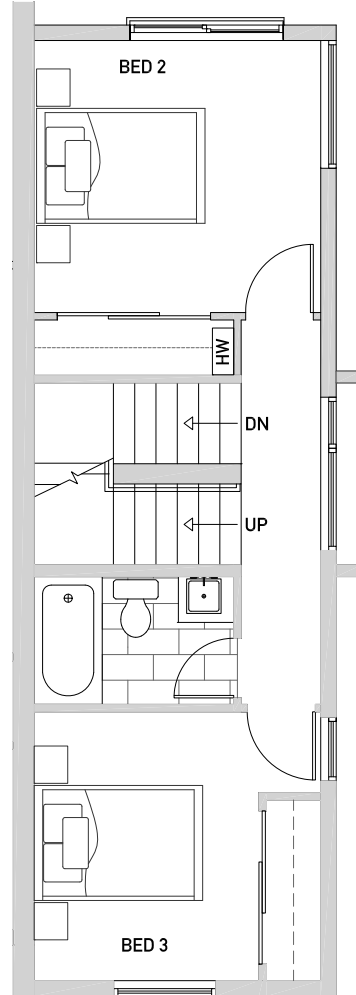

# VIDA 245 D

1,486 sq ft

Floor One

Floor Two

Floor Three

Rooftop Deck