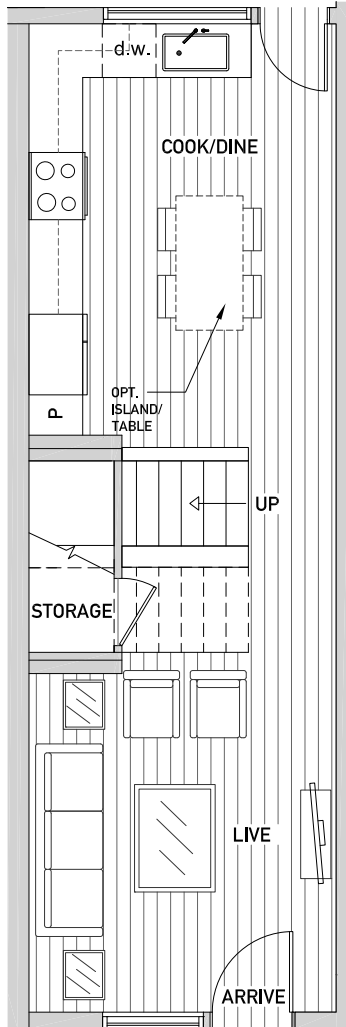

VIDA 245 G

1,497 sq ft

Floor One

Floor Two

Floor Three

Rooftop Deck