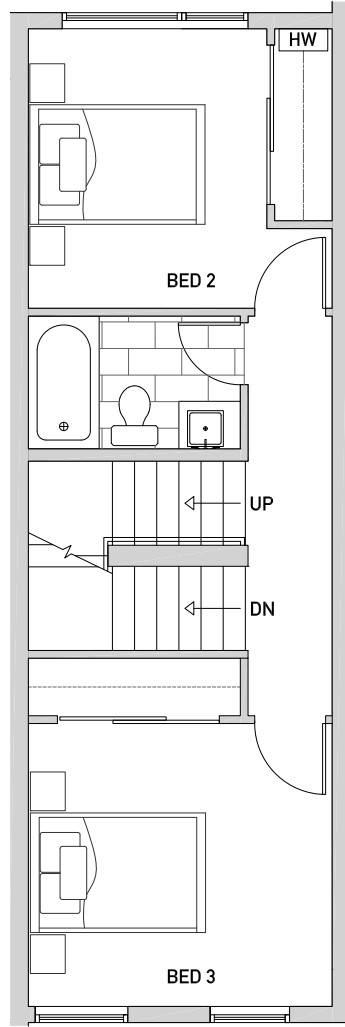

VIDA 245 G

1,497 sq ft

Floor One

Floor Two

Floor Three

Rooftop Deck