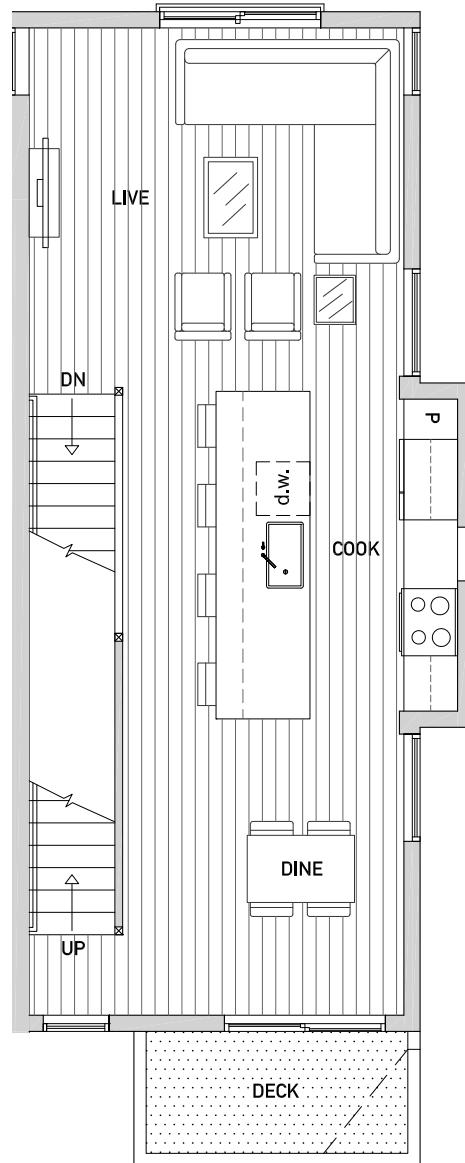

VIDA 246 C

1,514 sq ft

Floor One

Floor Two

Floor Three

Rooftop Deck