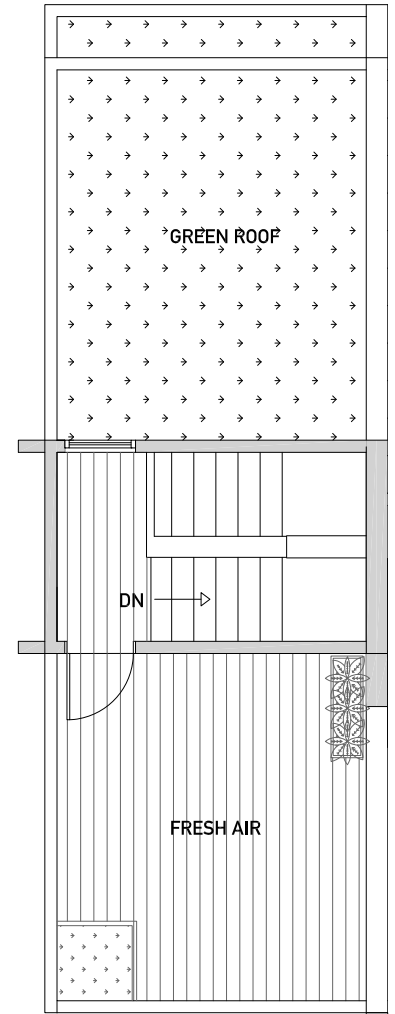

VIDA 246 D

1,528 sq ft

Floor One

Floor Two

Floor Three

Rooftop Deck

----- Metal Rail