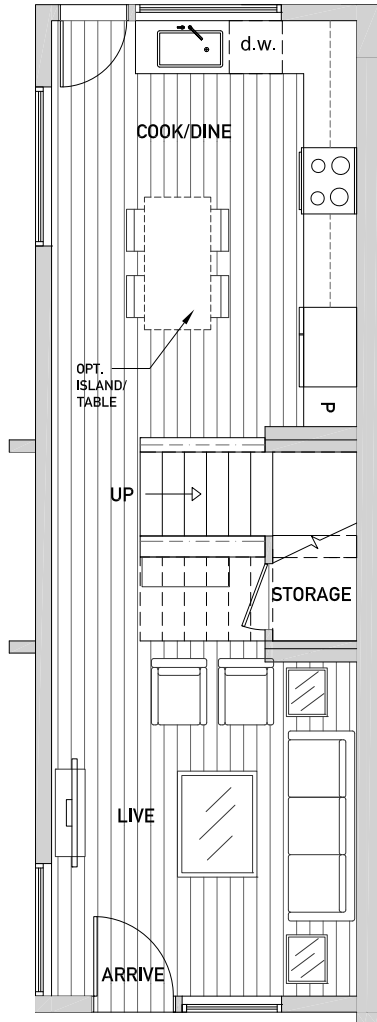

VIDA 246 D

1,528 sq ft

Floor One

Floor Two

Floor Three

Rooftop Deck

----- Metal Rail