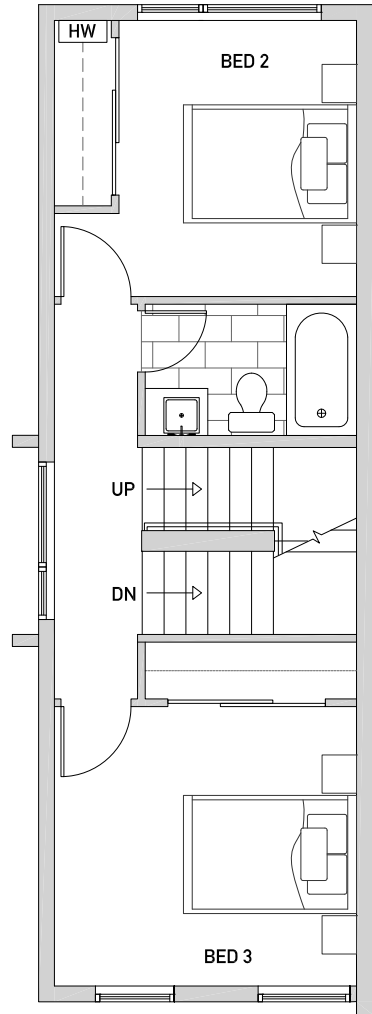

VIDA 246 D

1,528 sq ft

Floor One

Floor Two

Floor Three

Rooftop Deck

----- Metal Rail