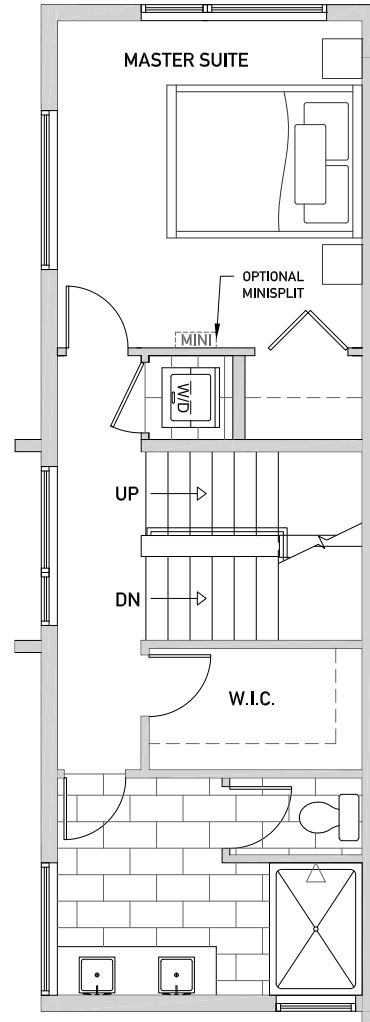

VIDA 246 D

1,528 sq ft

Floor One

Floor Two

Floor Three

Rooftop Deck

----- Metal Rail