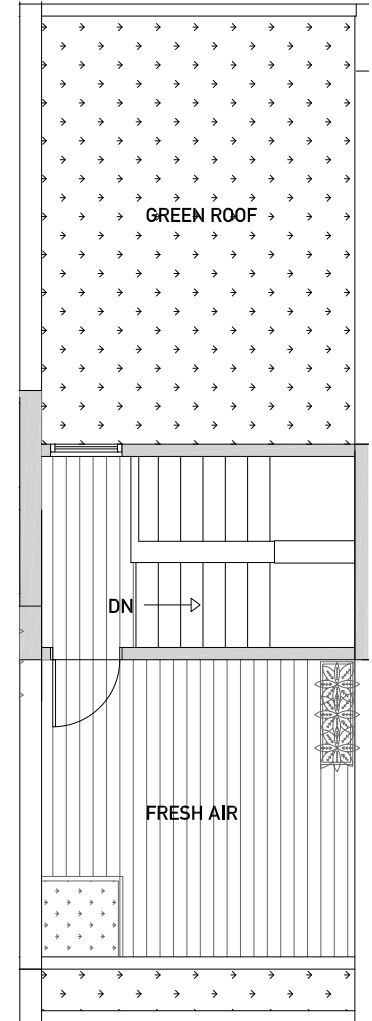

# VIDA 246 E

1,529 sq ft

Floor One

Floor Two

Floor Three

Rooftop Deck

----- Metal Rail