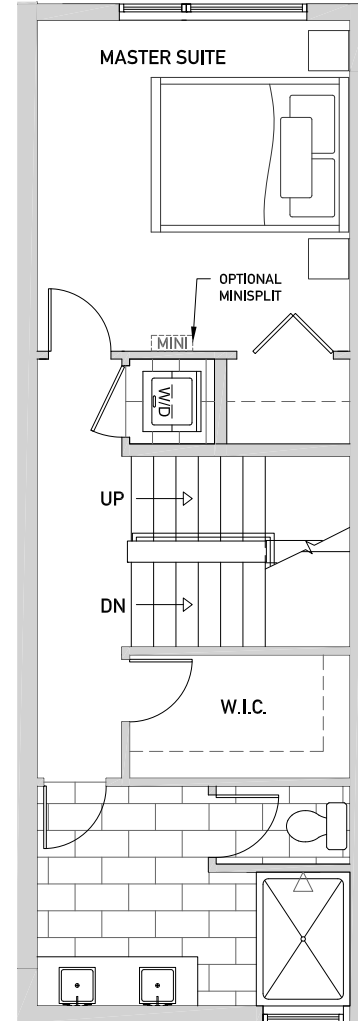

# VIDA 246 E

1,529 sq ft

Floor One

Floor Two

Floor Three

Rooftop Deck

----- Metal Rail