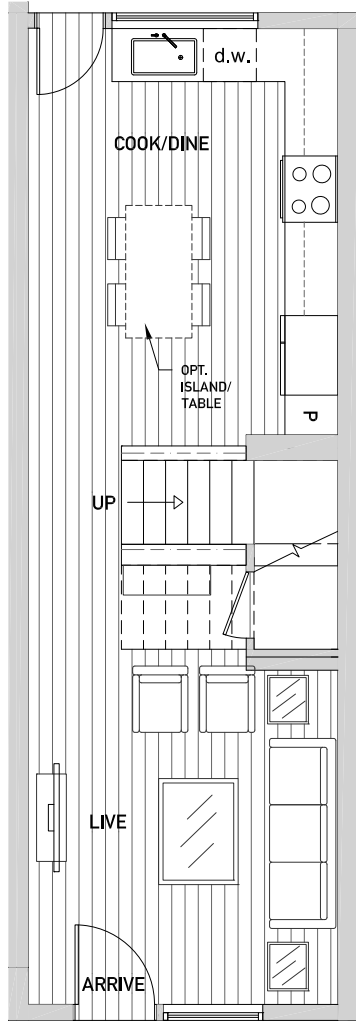

# VIDA 246 E

1,529 sq ft

Floor One

Floor Two

Floor Three

Rooftop Deck

----- Metal Rail