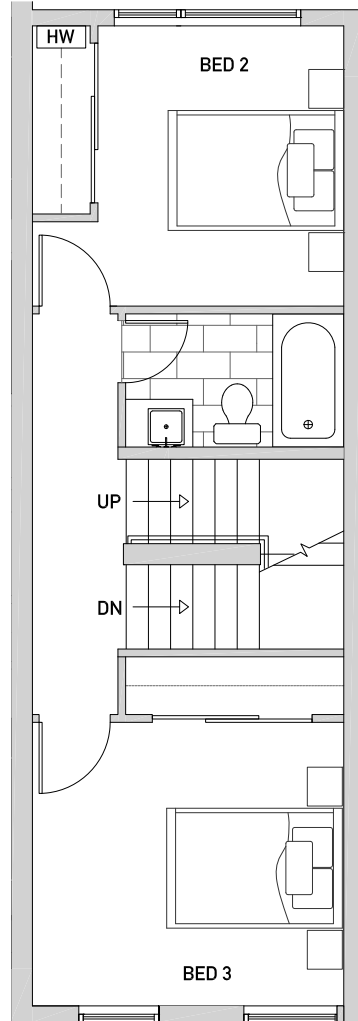

# VIDA 246 E

1,529 sq ft

Floor One

Floor Two

Floor Three

Rooftop Deck

----- Metal Rail