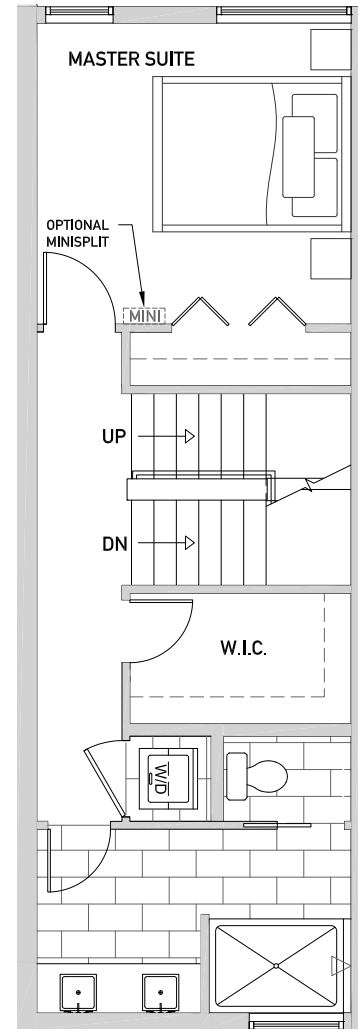

# VIDA 246 F

1,531 sq ft

Floor One

Floor Two

Floor Three

Rooftop Deck

----- Metal Rail