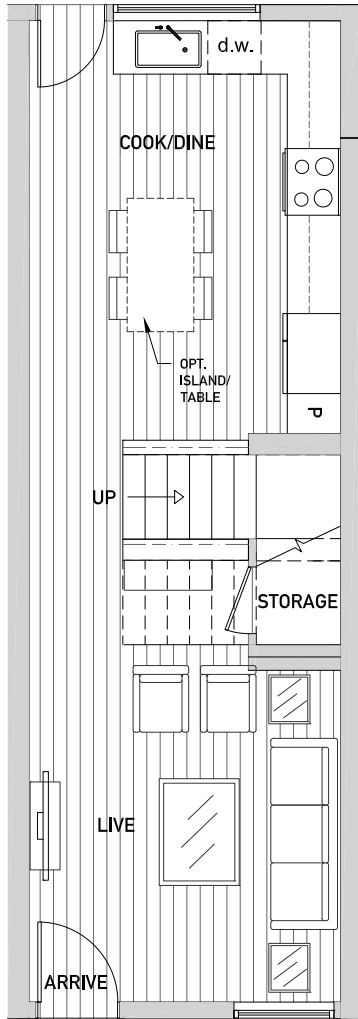

# VIDA 246 F

1,531 sq ft

Floor One

Floor Two

Floor Three

Rooftop Deck

----- Metal Rail