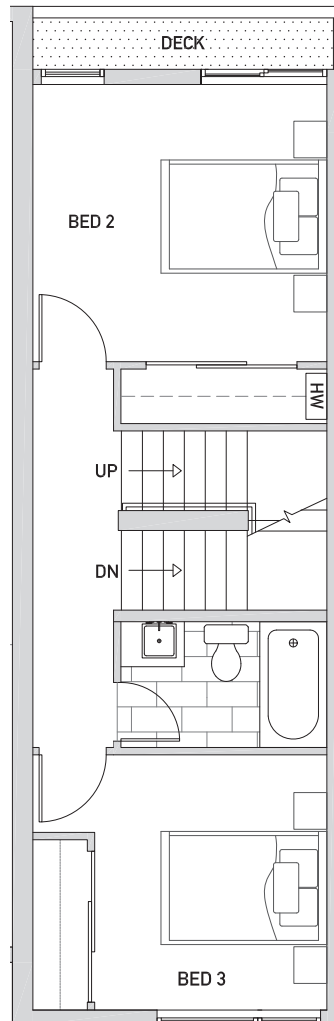

# VIDA 246 F

1,531 sq ft

Floor One

Floor Two

Floor Three

Rooftop Deck

----- Metal Rail