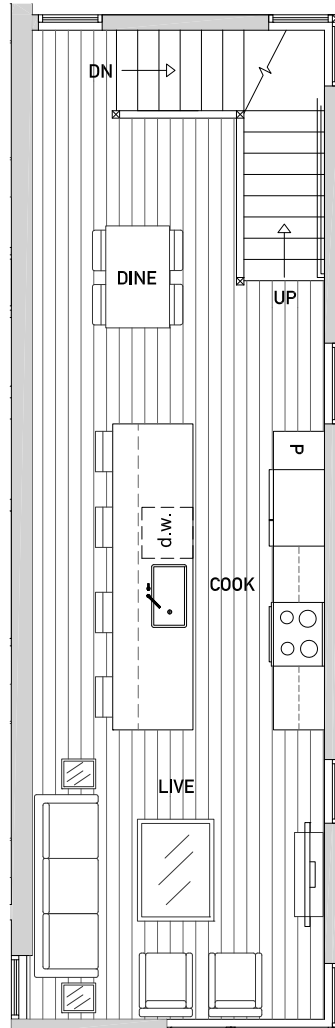

# VIDA 246 G

1,220 sq ft

Floor One

Floor Two

Floor Three

Rooftop Deck