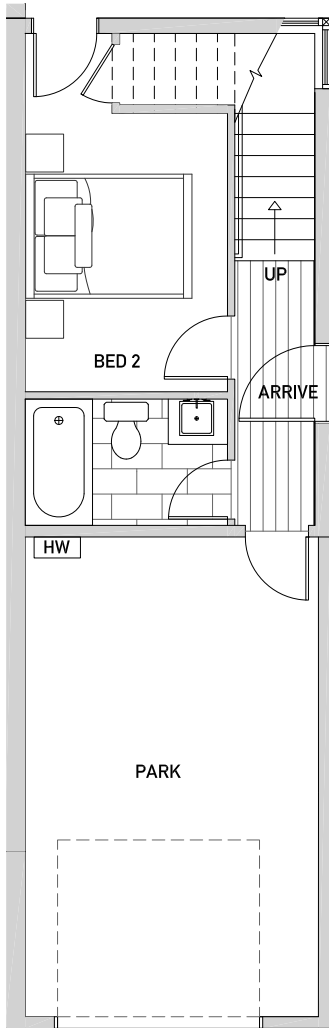

# VIDA 246 G

1,220 sq ft

Floor One

Floor Two

Floor Three

Rooftop Deck