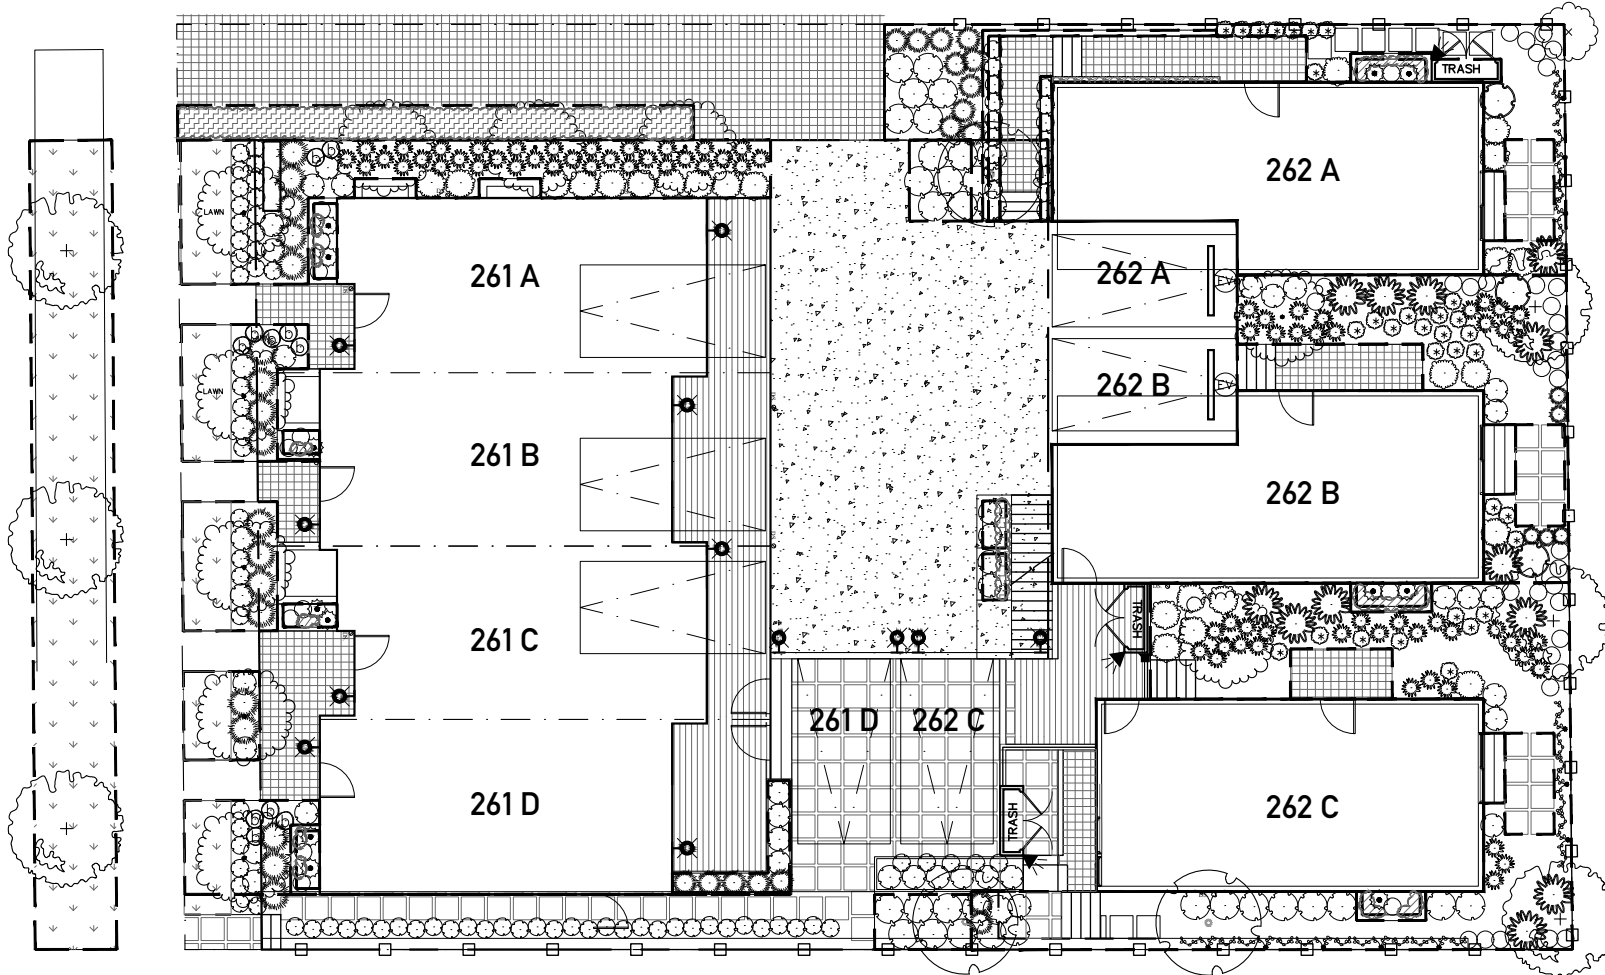

261 SITE MAP

Integrity. Function. Design.

27TH AVENUE E

www.isolahomes.com

118 27th Avenue E, Seattle, WA 98112
 Located on 27th Avenue E
 Between E John Street
 E Denny Way

Disclaimer: Floor plans are for illustrative purposes only. In a continuing effort to improve products and designs, final construction elevations, square footages, floor plans and/or materials and colors may vary. Buyer to verify to their own satisfaction.