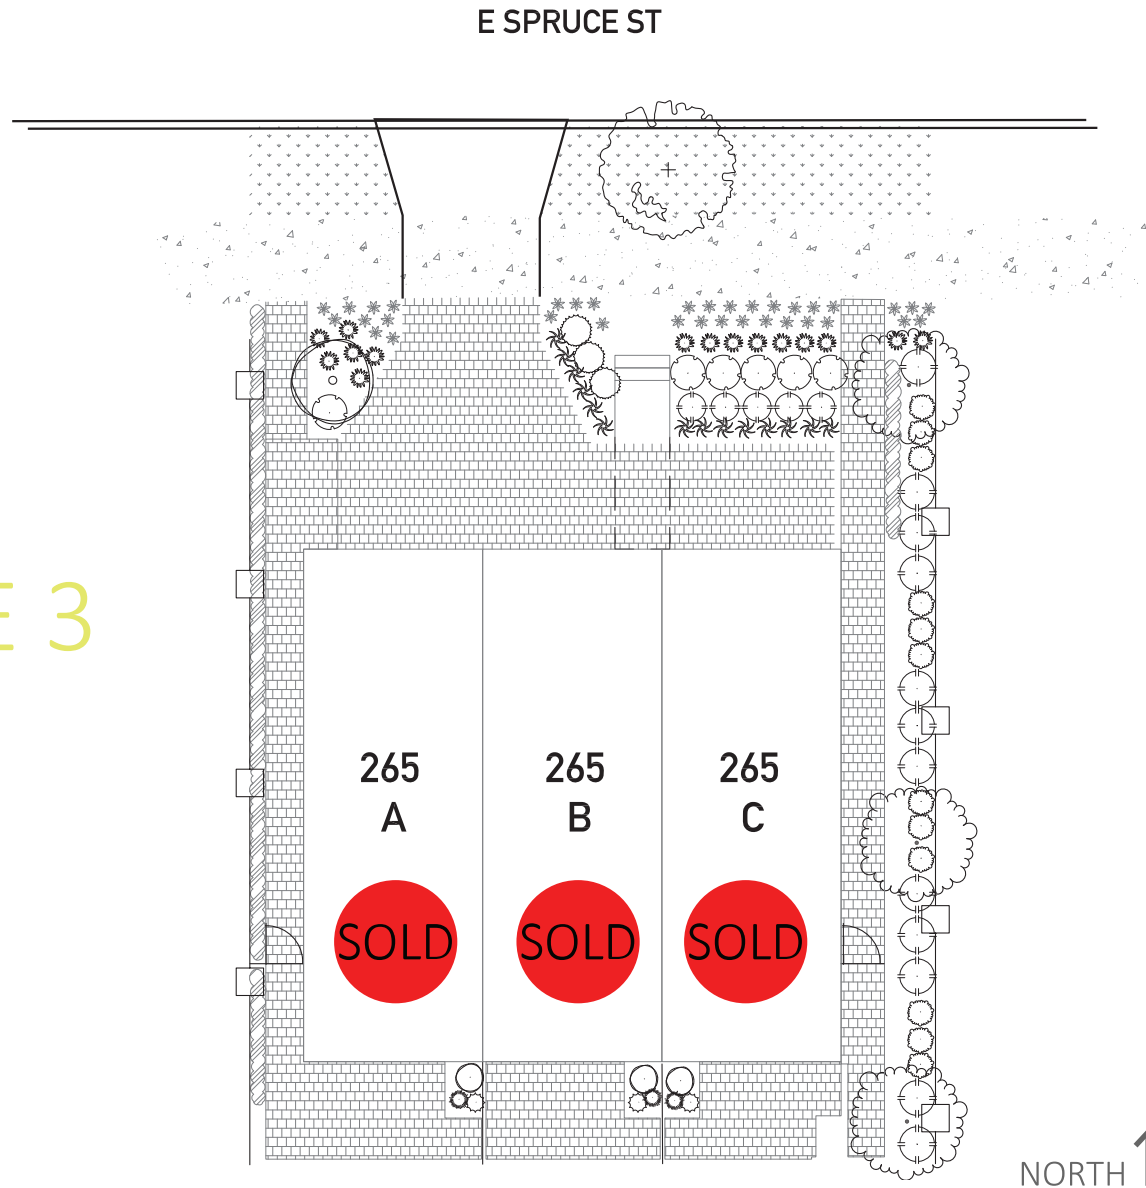

265

Integrity. Function. Design.

SITE MAP EAST SPRUCE 3

1507 E Spruce St, Seattle, WA 98122

www.isolahomes.com

Disclaimer: Floor plans are for illustrative purposes only. In a continuing effort to improve products and designs, final construction elevations, square footages, floor plans and/or materials and colors may vary. Buyer to verify to their own satisfaction.