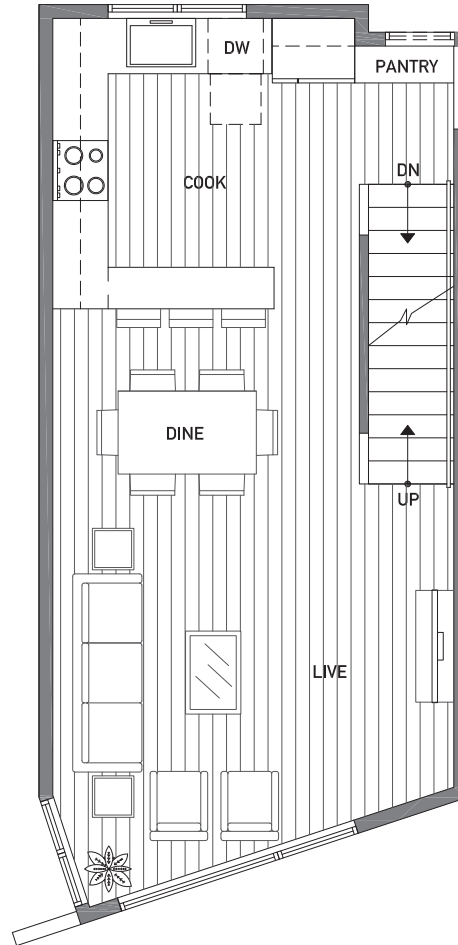

272 D + 273 D

1,310 sq ft

Floor One

Floor Two

Floor Three

Rooftop Deck

\*Unit 273 is a mirror image