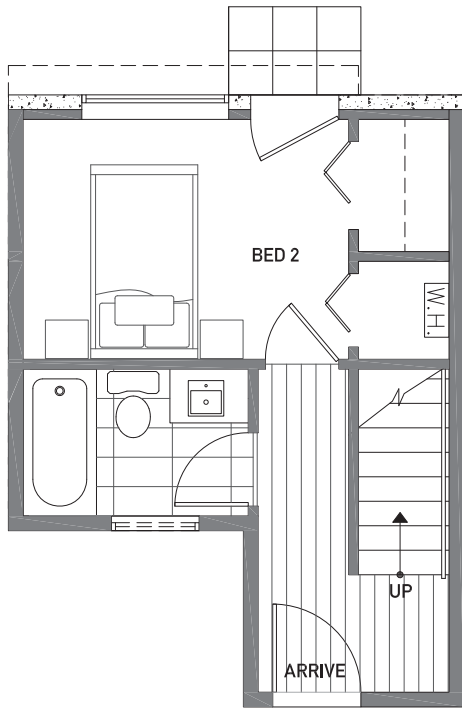

272 D + 273 D

1,310 sq ft

Floor One

Floor Two

Floor Three

Rooftop Deck

\*Unit 273 is a mirror image