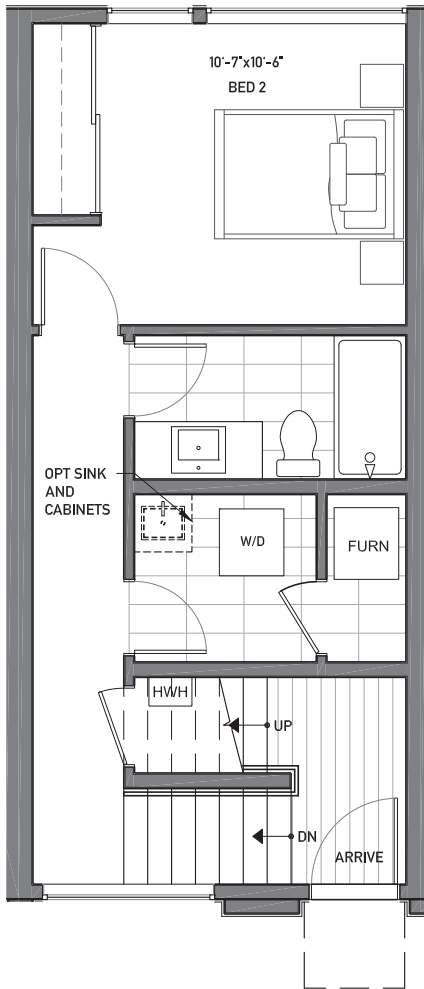

Floor One

Floor Two

Floor Three

Rooftop Deck

← NORTH

Building Dimensions
14'W x 31'-1"L

3	9'6"
2	9'6"
1	8'6"