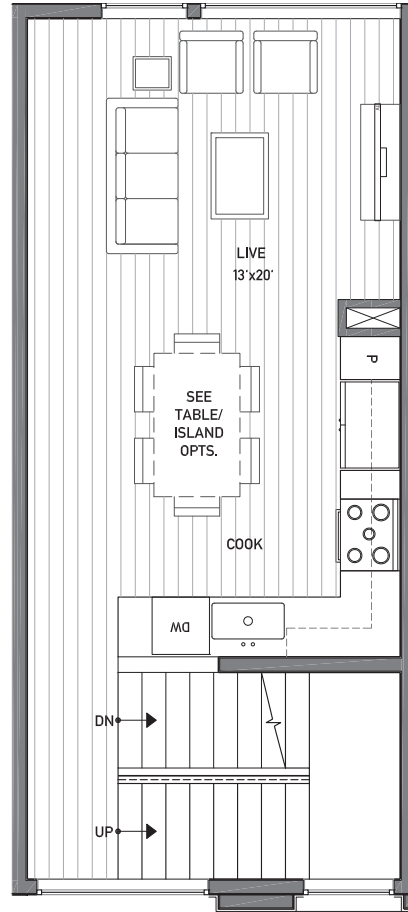

Floor One

Floor Two

Floor Three

Rooftop Deck

← NORTH

Building Dimensions
14'W x 31'-1"L

3	9'6"
2	9'6"
1	8'6"