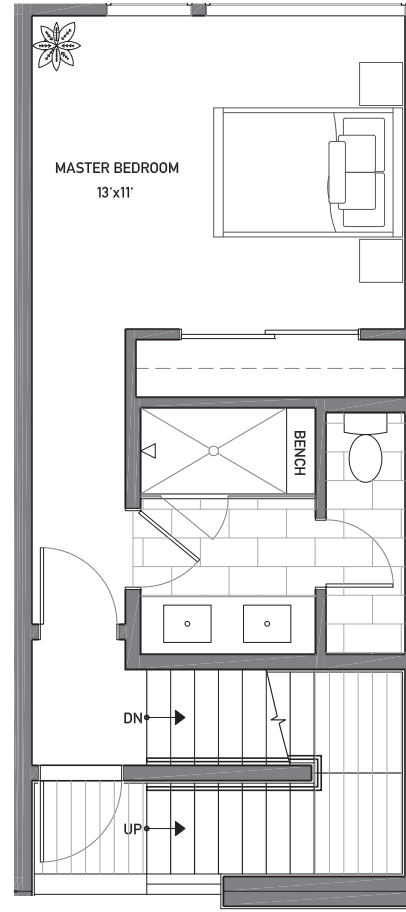

Floor One

Floor Two

Floor Three

Rooftop Deck

← NORTH

Building Dimensions
14'W x 31'-1"L

3	9'6"
2	9'6"
1	8'6"