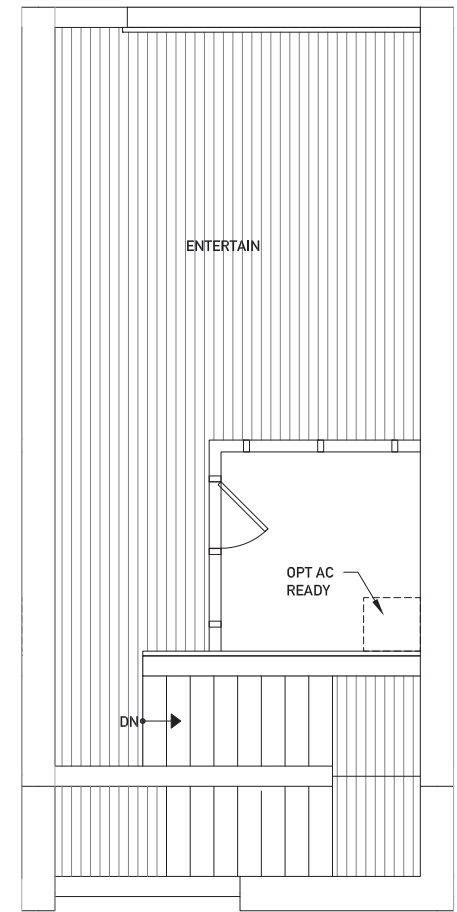

Floor One

Floor Two

Floor Three

Rooftop Deck

← NORTH

Building Dimensions
14'W x 31'-1"L

3	9'6"
2	9'6"
1	8'6"