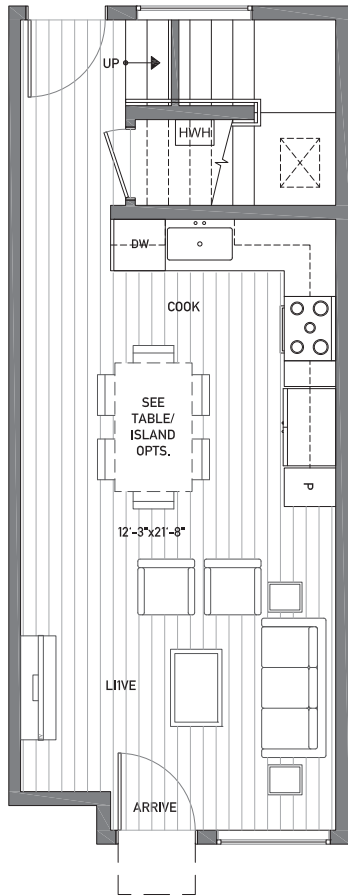

Floor One

Floor Two

Floor Three

Rooftop Deck

NORTH ↓

Building Dimensions
13'-3"W x 32'-7"L