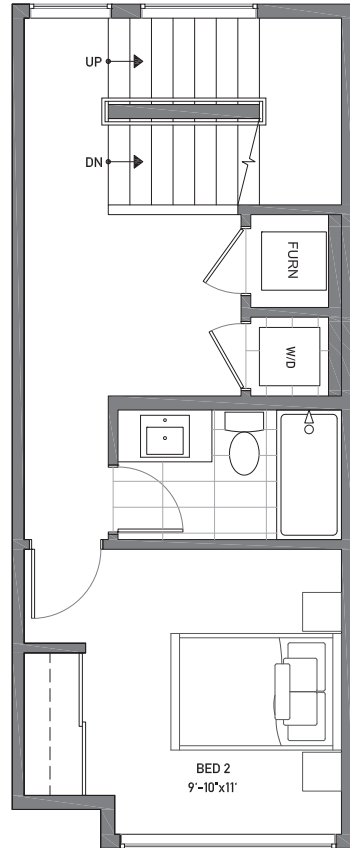

Floor One

Floor Two

Floor Three

Rooftop Deck

NORTH ↓

Building Dimensions
13'-3"W x 32'-7"L