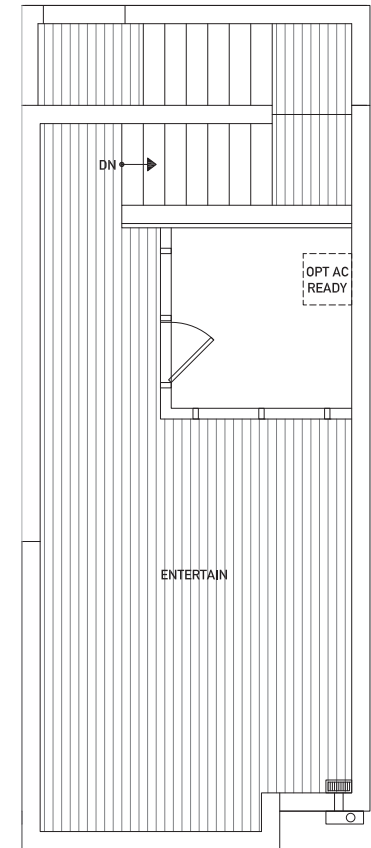

Floor One

Floor Two

Floor Three

Rooftop Deck

NORTH ↓

Building Dimensions
13'-3"W x 32'-7"L