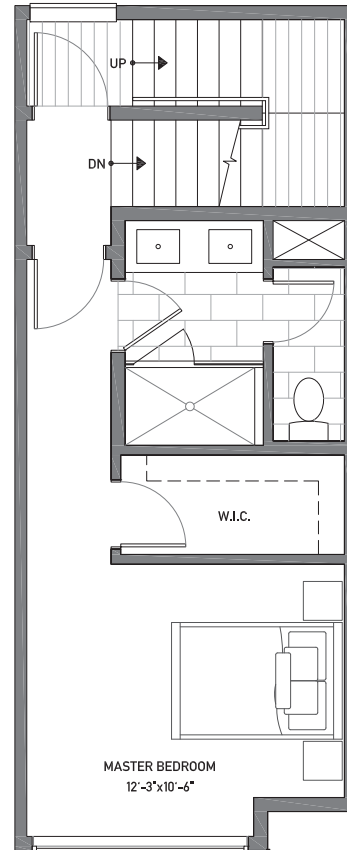

Floor One

Floor Two

Floor Three

Rooftop Deck

NORTH ↓

Building Dimensions
13'-3"W x 32'-7"L