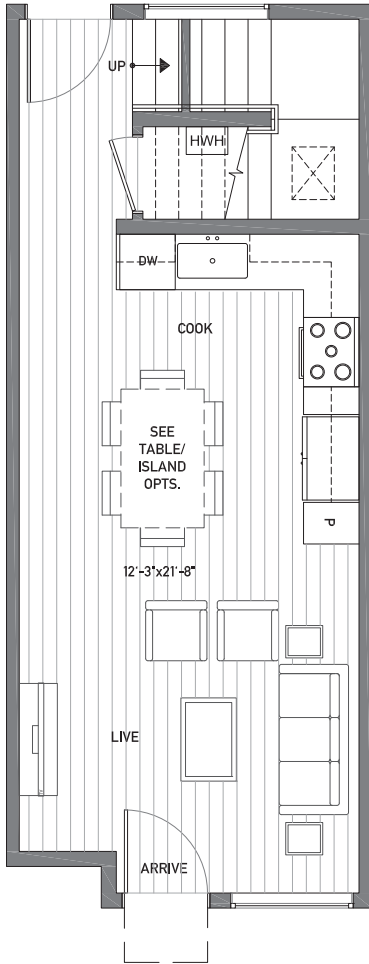

282 B-D

1,278 sq ft

Floor One

Floor Two

Floor Three

Rooftop Deck

NORTH ↓

Building Dimensions
13'-3"W x 32'-7"L

3	8'6"
2	8'
1	9'

www.isolahomes.com

Disclaimer: Floor plans are for illustrative purposes only. In a continuing effort to improve products and designs, final construction elevations, square footages, floor plans and/or materials and colors may vary. Buyer to verify to their own satisfaction.