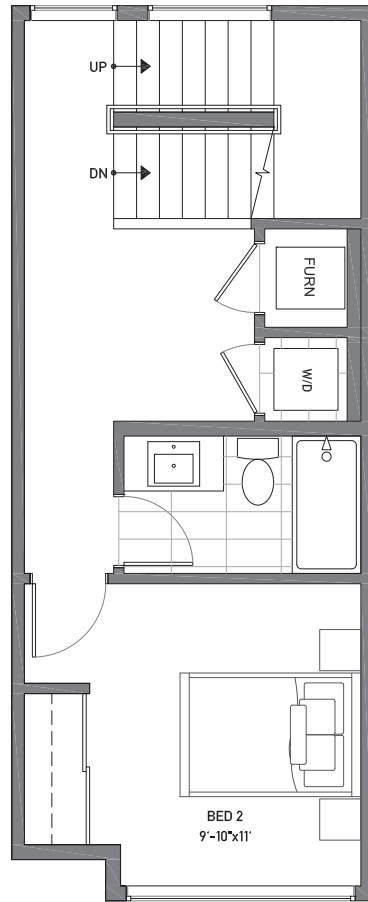

282 B-D

1,278 sq ft

Floor One

Floor Two

Floor Three

Rooftop Deck

NORTH ↓

Building Dimensions
13'-3"W x 32'-7"L

3	8'6"
2	8'
1	9'

www.isolahomes.com

Disclaimer: Floor plans are for illustrative purposes only. In a continuing effort to improve products and designs, final construction elevations, square footages, floor plans and/or materials and colors may vary. Buyer to verify to their own satisfaction.