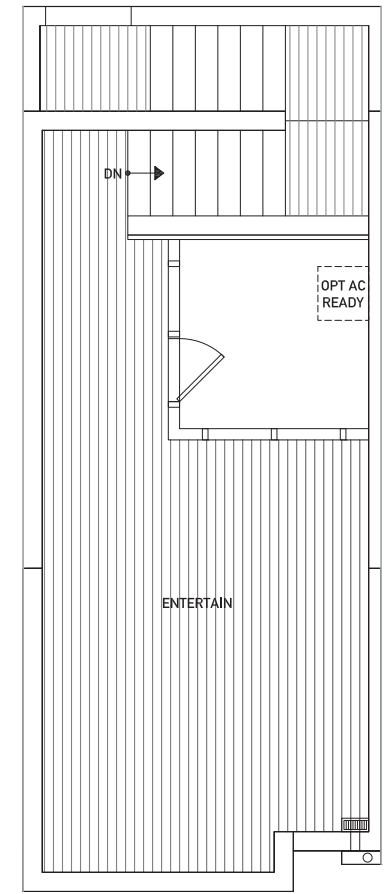

282 B-D

1,278 sq ft

Floor One

Floor Two

Floor Three

Rooftop Deck

NORTH ↓

Building Dimensions
13'-3"W x 32'-7"L

3	8'6"
2	8'
1	9'

www.isolahomes.com

Disclaimer: Floor plans are for illustrative purposes only. In a continuing effort to improve products and designs, final construction elevations, square footages, floor plans and/or materials and colors may vary. Buyer to verify to their own satisfaction.