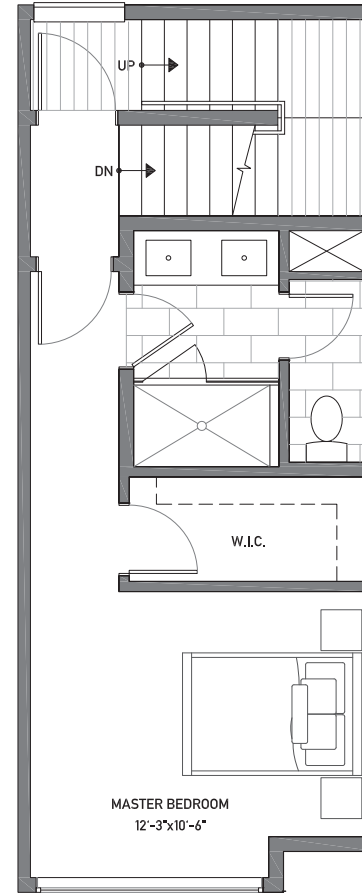

282 B-D

1,278 sq ft

Floor One

Floor Two

Floor Three

Rooftop Deck

NORTH ↓

Building Dimensions
13'-3"W x 32'-7"L

3	8'6"
2	8'
1	9'

www.isolahomes.com

Disclaimer: Floor plans are for illustrative purposes only. In a continuing effort to improve products and designs, final construction elevations, square footages, floor plans and/or materials and colors may vary. Buyer to verify to their own satisfaction.