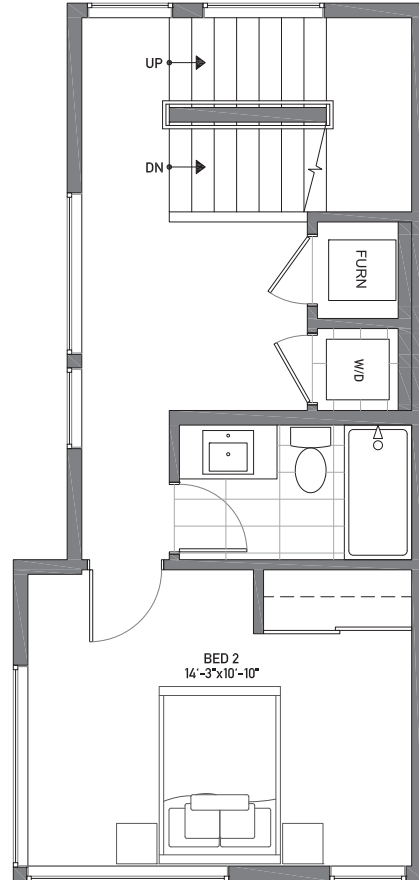

282 E

1,332 sq ft

Floor One

Floor Two

Floor Three

Rooftop Deck

NORTH ↓

Building Dimensions
13'-3"W x 32'-7"L

| | |
|---|------|
| 3 | 8'6" |
| 2 | 8' |
| 1 | 9' |

www.isolahomes.com

Disclaimer: Floor plans are for illustrative purposes only. In a continuing effort to improve products and designs, final construction elevations, square footages, floor plans and/or materials and colors may vary. Buyer to verify to their own satisfaction.