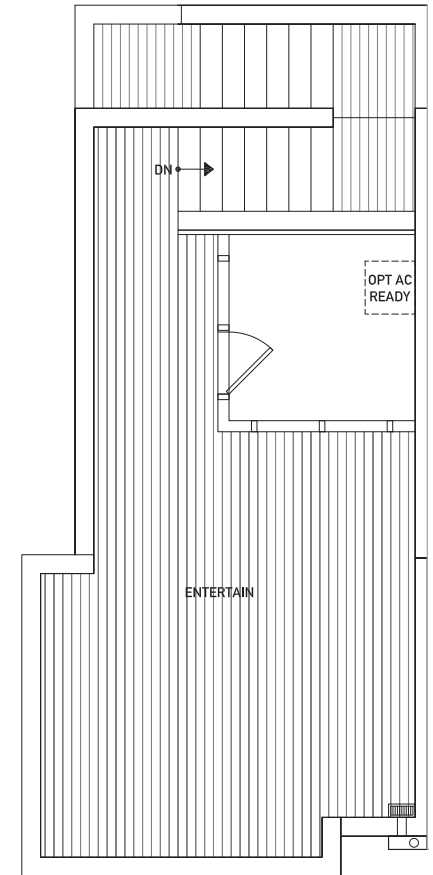

282 E

1,332 sq ft

Floor One

Floor Two

Floor Three

Rooftop Deck

NORTH ↓

Building Dimensions
13'-3"W x 32'-7"L

| | |
|---|------|
| 3 | 8'6" |
| 2 | 8' |
| 1 | 9' |

www.isolahomes.com

Disclaimer: Floor plans are for illustrative purposes only. In a continuing effort to improve products and designs, final construction elevations, square footages, floor plans and/or materials and colors may vary. Buyer to verify to their own satisfaction.