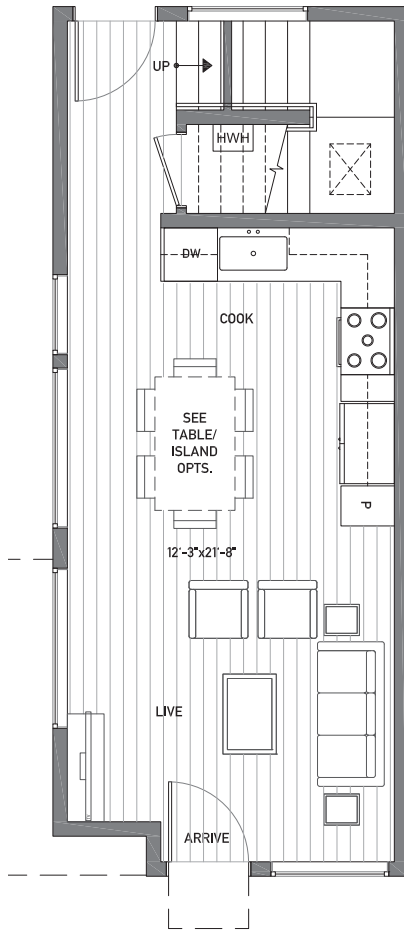

282 E

1,332 sq ft

Floor One

Floor Two

Floor Three

Rooftop Deck

NORTH ↓

Building Dimensions
13'-3"W x 32'-7"L

| | |
|---|------|
| 3 | 8'6" |
| 2 | 8' |
| 1 | 9' |

www.isolahomes.com

Disclaimer: Floor plans are for illustrative purposes only. In a continuing effort to improve products and designs, final construction elevations, square footages, floor plans and/or materials and colors may vary. Buyer to verify to their own satisfaction.