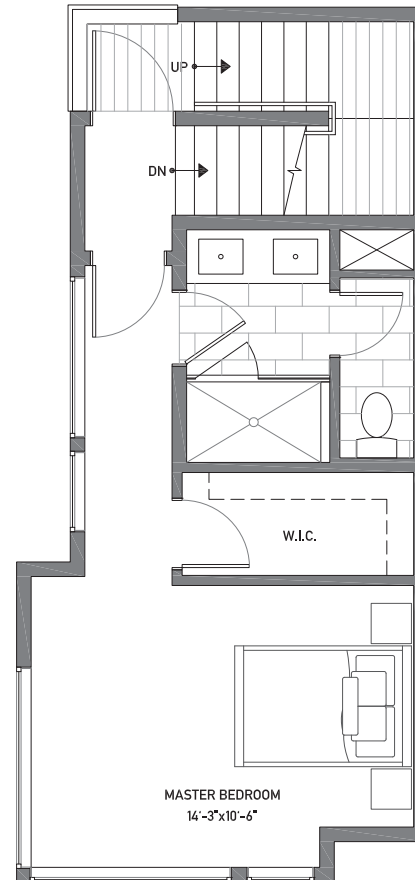

282 E

1,332 sq ft

Floor One

Floor Two

Floor Three

Rooftop Deck

NORTH ↓

Building Dimensions
13'-3"W x 32'-7"L

| | |
|---|------|
| 3 | 8'6" |
| 2 | 8' |
| 1 | 9' |

www.isolahomes.com

Disclaimer: Floor plans are for illustrative purposes only. In a continuing effort to improve products and designs, final construction elevations, square footages, floor plans and/or materials and colors may vary. Buyer to verify to their own satisfaction.