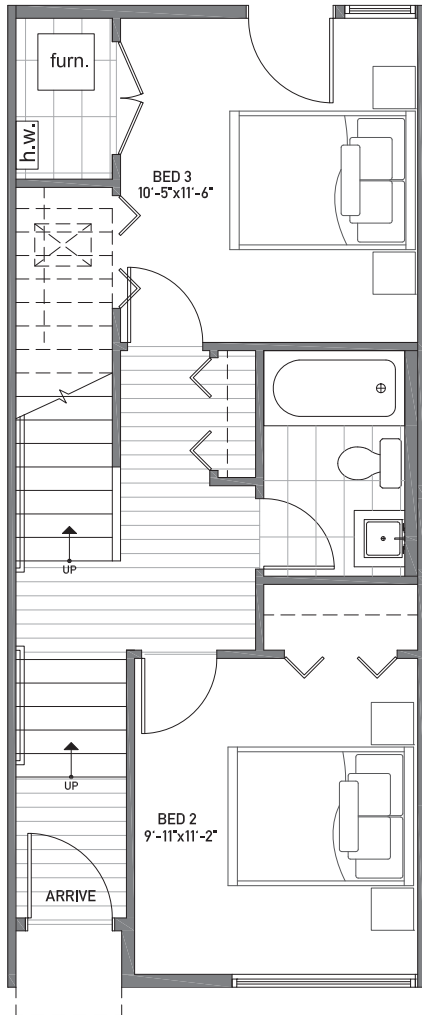

Floor One

Floor Two

Floor Three

Rooftop Deck

14'-11"

www.isolahomes.com

NORTH ↓

Building Dimensions  
14'-11" W x 34'-10" L

PH	8'6"
3	10'
2	10'
1	9'