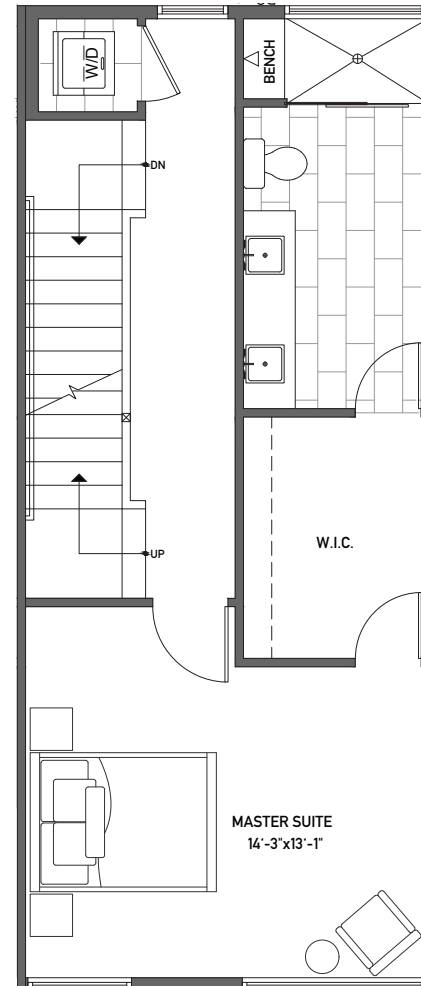

Floor One

Floor Two

Floor Three

Rooftop Deck

14'-11"

www.isolahomes.com

NORTH ↓

Building Dimensions  
14'-11" W x 34'-10" L

PH	8'6"
3	10'
2	10'
1	9'