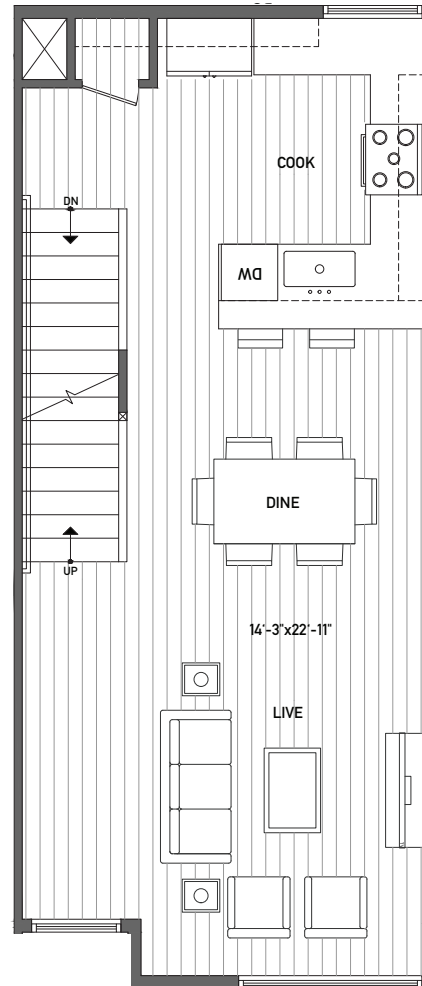

Floor One

Floor Two

Floor Three

Rooftop Deck

14'-11"

www.isolahomes.com

NORTH ↓

Building Dimensions  
14'-11" W x 34'-10" L

PH	8'6"
3	10'
2	10'
1	9'