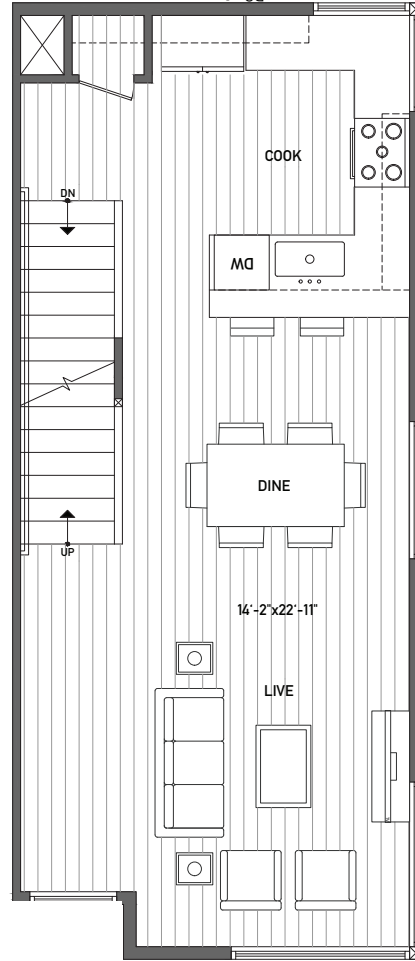

Floor One

Floor Two

Floor Three

Rooftop Deck

14'-11"

www.isolahomes.com

Building Dimensions
14'-11" W x 34'-10" L

Disclaimer: Floor plans are for illustrative purposes only. In a continuing effort to improve products and designs, final construction elevations, square footages, floor plans and/or materials and colors may vary. Buyer to verify to their own satisfaction.