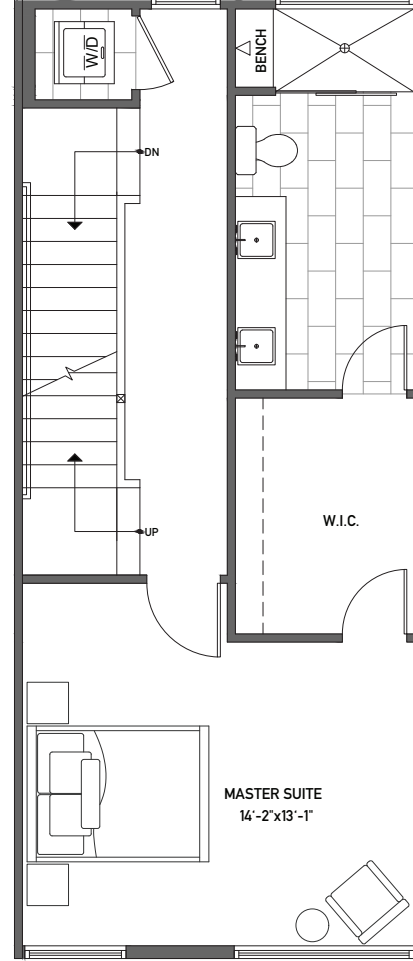

Floor One

Floor Two

Floor Three

Rooftop Deck

14'-11"

www.isolahomes.com

Building Dimensions
14'-11" W x 34'-10" L

Disclaimer: Floor plans are for illustrative purposes only. In a continuing effort to improve products and designs, final construction elevations, square footages, floor plans and/or materials and colors may vary. Buyer to verify to their own satisfaction.