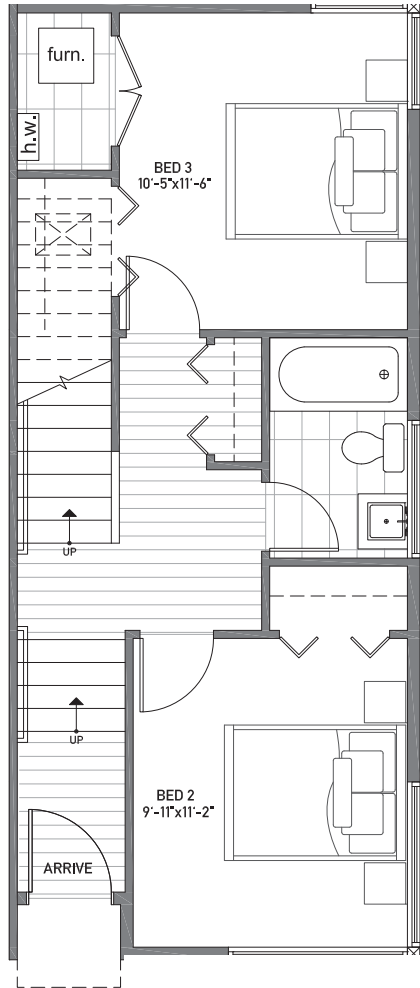

Floor One

Floor Two

Floor Three

Rooftop Deck

14'-11"

www.isolahomes.com

Building Dimensions
14'-11" W x 34'-10" L

Disclaimer: Floor plans are for illustrative purposes only. In a continuing effort to improve products and designs, final construction elevations, square footages, floor plans and/or materials and colors may vary. Buyer to verify to their own satisfaction.