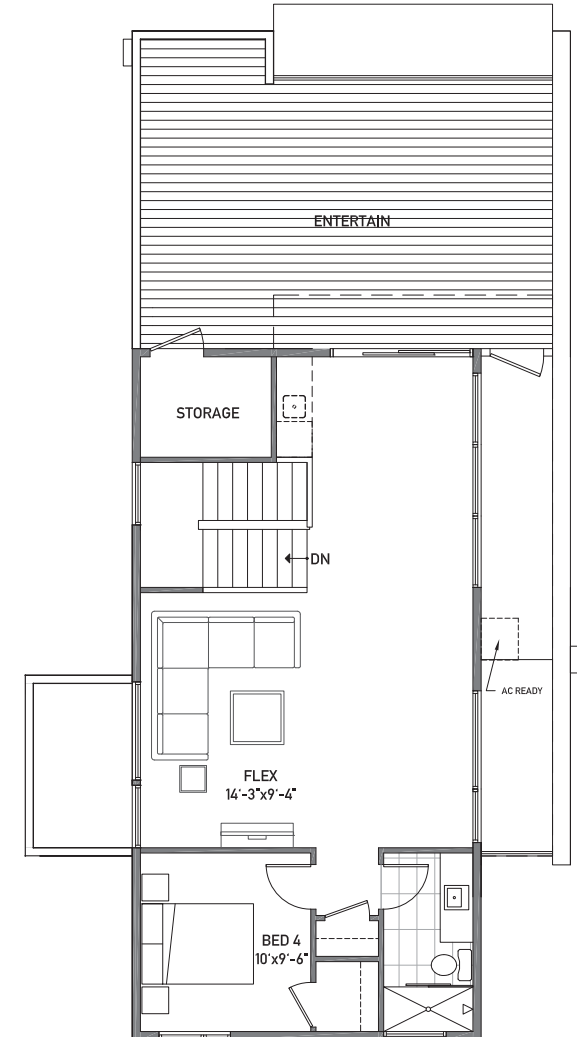

292 B

2,956 sq ft

Floor One

Floor Two

Floor Three

NORTH →

Building Dimensions
23'-7" W x 55'-7" L

www.isolahomes.com

Disclaimer: Floor plans are for illustrative purposes only. In a continuing effort to improve products and designs, final construction elevations, square footages, floor plans and/or materials and colors may vary. Ceiling heights are approximate and may vary due to field conditions. Buyer to verify to their own satisfaction.