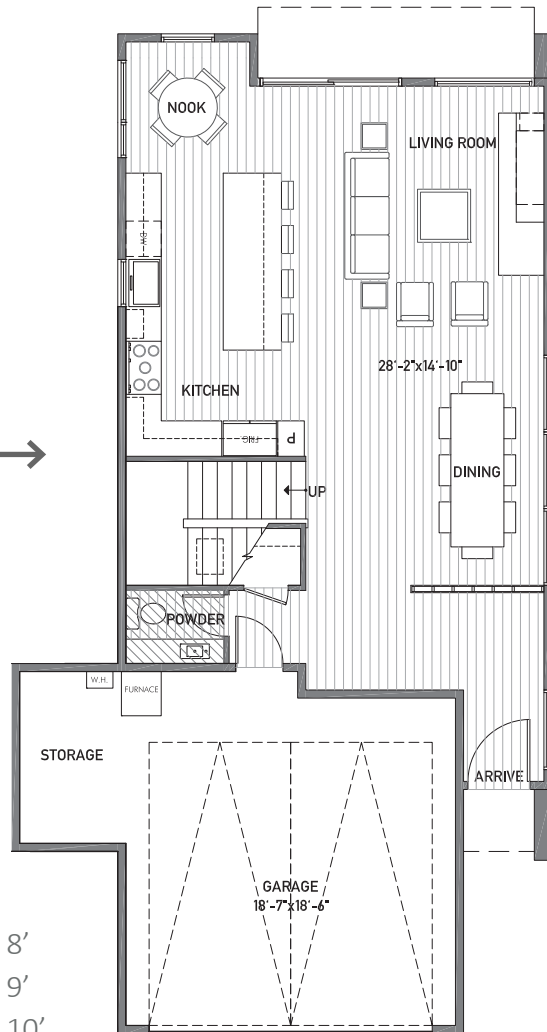

292 B

2,956 sq ft

Floor One

Floor Two

Floor Three

NORTH →

Building Dimensions
23'-7" W x 55'-7" L

www.isolahomes.com

Disclaimer: Floor plans are for illustrative purposes only. In a continuing effort to improve products and designs, final construction elevations, square footages, floor plans and/or materials and colors may vary. Ceiling heights are approximate and may vary due to field conditions. Buyer to verify to their own satisfaction.