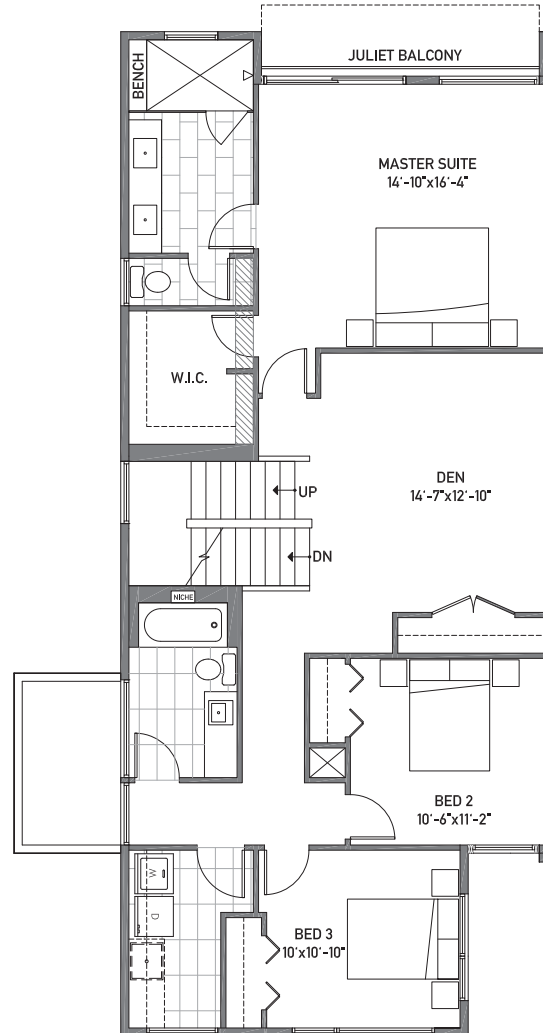

292 B

2,956 sq ft

Floor One

Floor Two

Floor Three

NORTH →

Building Dimensions
23'-7" W x 55'-7" L

www.isolahomes.com

Disclaimer: Floor plans are for illustrative purposes only. In a continuing effort to improve products and designs, final construction elevations, square footages, floor plans and/or materials and colors may vary. Ceiling heights are approximate and may vary due to field conditions. Buyer to verify to their own satisfaction.