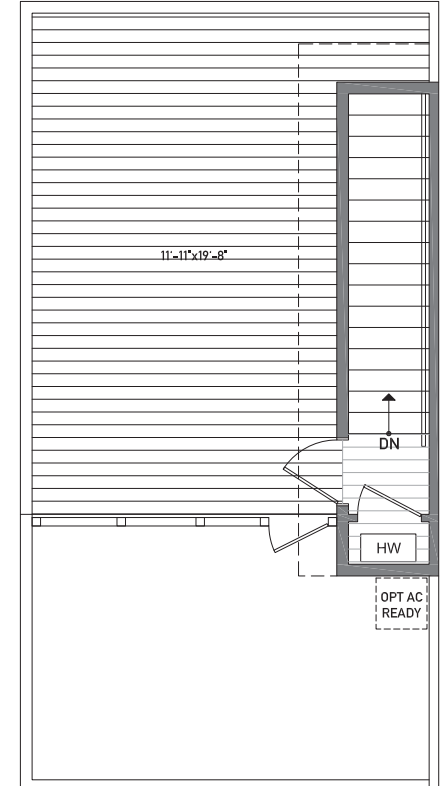

Floor One

Floor Two

Floor Three

Rooftop Deck

[www.isolahomes.com](http://www.isolahomes.com)

NORTH ↑

Building Dimensions  
31' W x 16'5" L