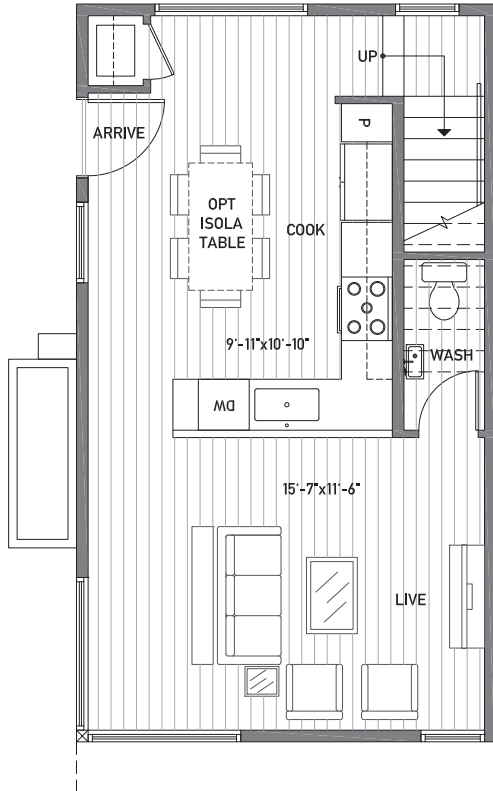

Floor One

Floor Two

Floor Three

Rooftop Deck

[www.isolahomes.com](http://www.isolahomes.com)

NORTH ↑

Building Dimensions  
31' W x 16'5" L