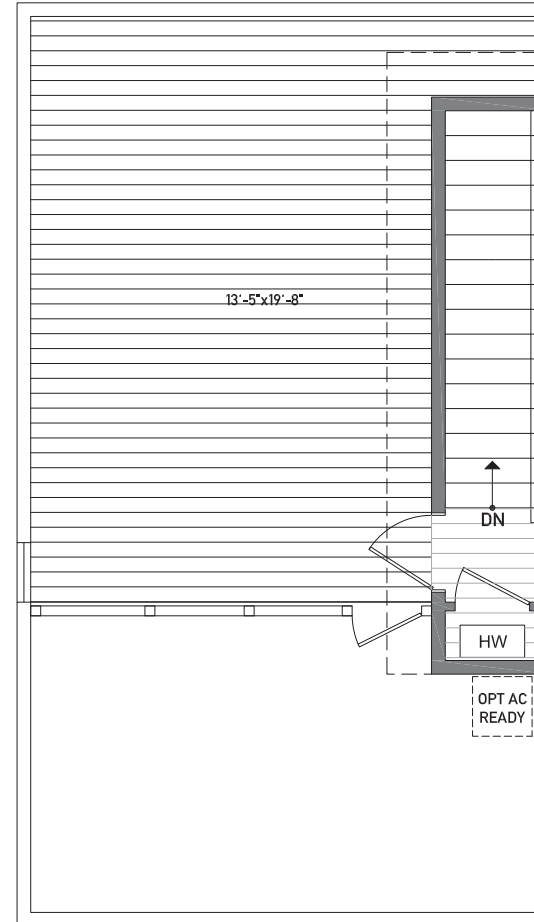

Floor One

Floor Two

www.isolahomes.com

NORTH ↑

Building Dimensions
31' W x 17'-11" L

Floor Three

Rooftop Deck

www.isolahomes.com

NORTH ↑

Building Dimensions
31' W x 17'-11" L