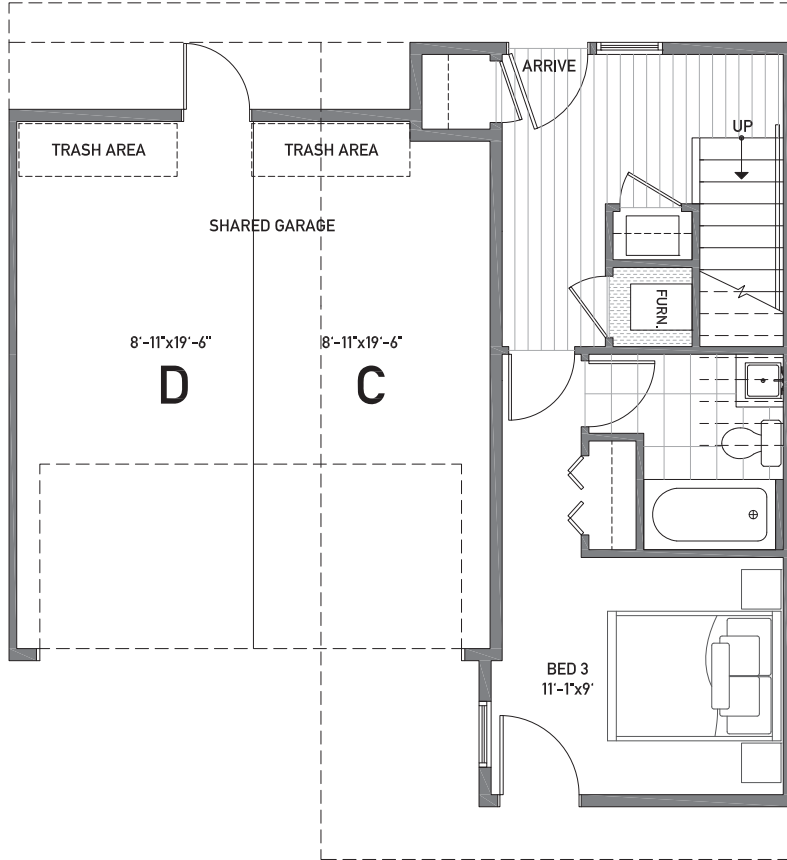

Floor One

Floor Two

www.isolahomes.com

NORTH ↑

Building Dimensions
31' W x 17'-11" L

Floor Three

Rooftop Deck

www.isolahomes.com

NORTH ↑

Building Dimensions
31' W x 17'-11" L