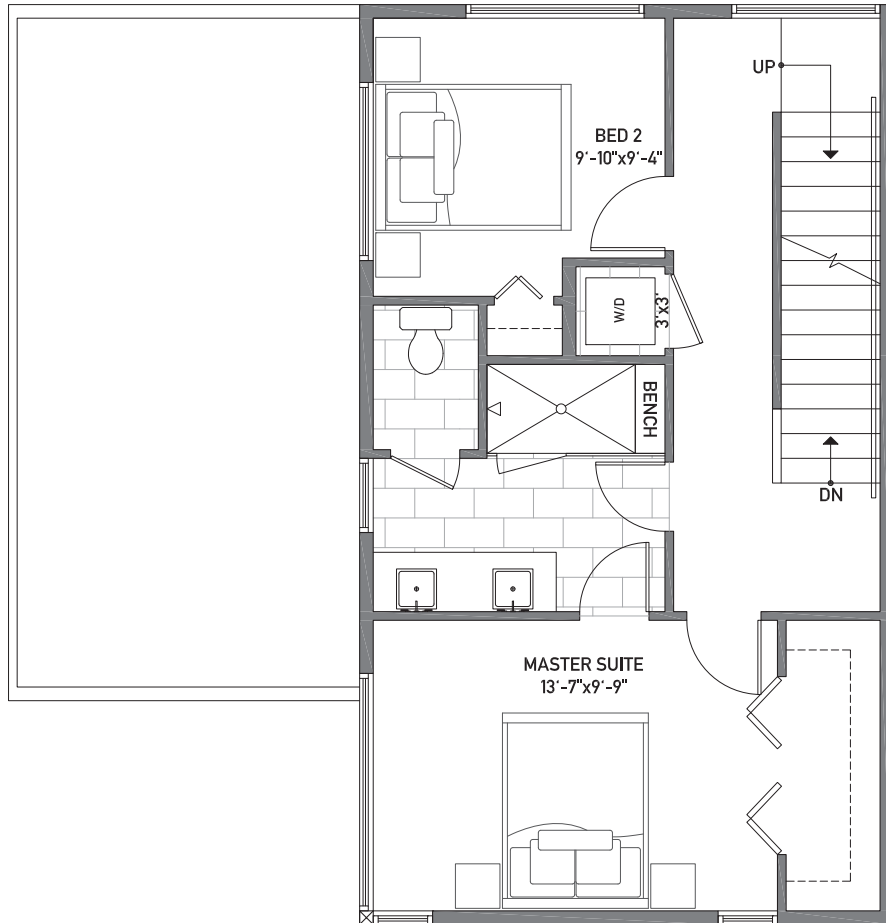

Floor One

Floor Two

www.isolahomes.com

NORTH ↑

Building Dimensions
31' W x 17'-11" L

Floor Three

Rooftop Deck

www.isolahomes.com

NORTH ↑

Building Dimensions
31' W x 17'-11" L