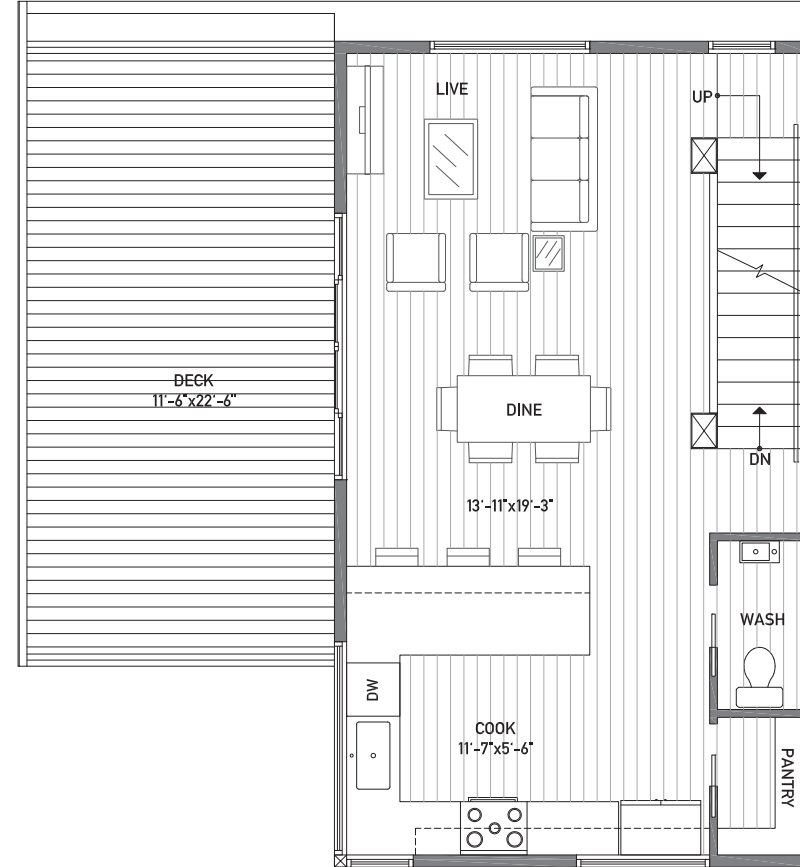

Floor One

Floor Two

www.isolahomes.com

NORTH ↑

Building Dimensions
31' W x 17'-11" L

Floor Three

Rooftop Deck

www.isolahomes.com

NORTH ↑

Building Dimensions
31' W x 17'-11" L