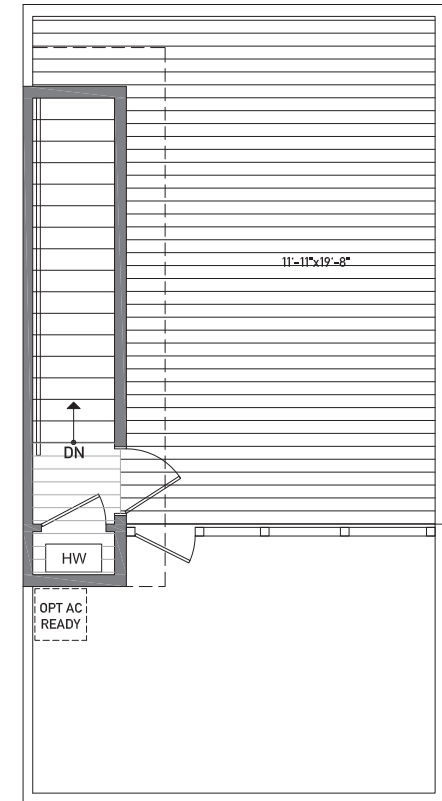

Floor One

Floor Two

Floor Three

Rooftop Deck

www.isolahomes.com

Building Dimensions  
31' W x 16'-5" L