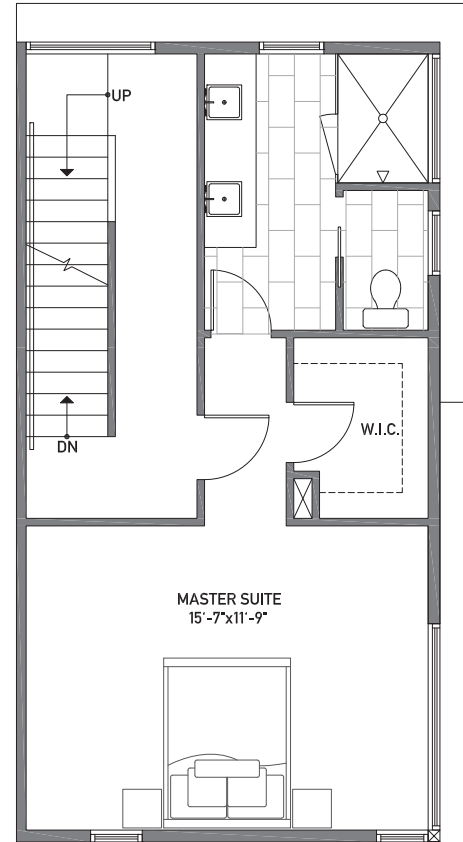

Floor One

Floor Two

Floor Three

Rooftop Deck

www.isolahomes.com

Building Dimensions  
31' W x 16'-5" L