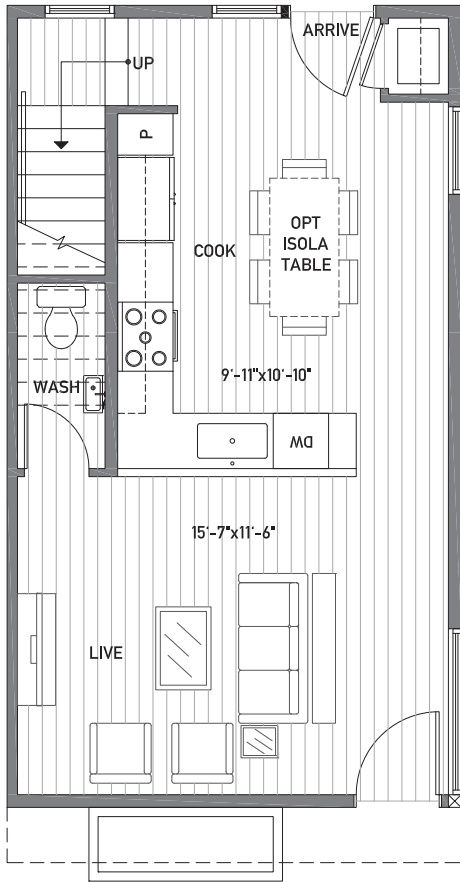

Floor One

Floor Two

Floor Three

Rooftop Deck

www.isolahomes.com

Building Dimensions  
31' W x 16'-5" L