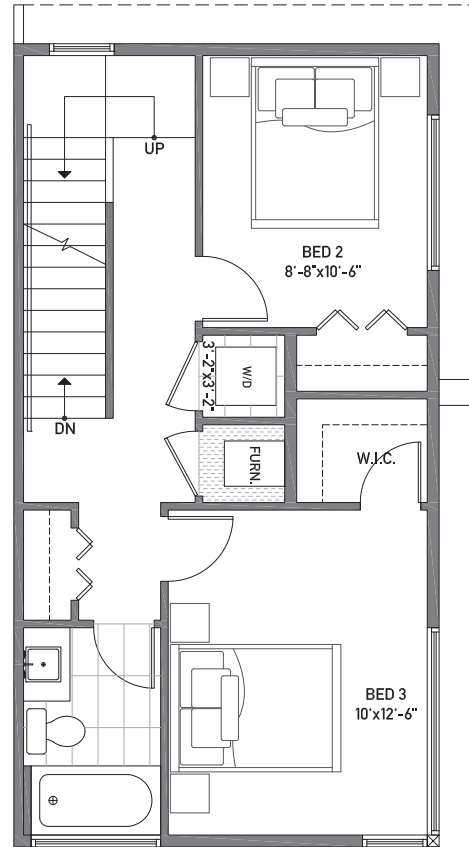

Floor One

Floor Two

Floor Three

Rooftop Deck

www.isolahomes.com

Building Dimensions  
31' W x 16'-5" L