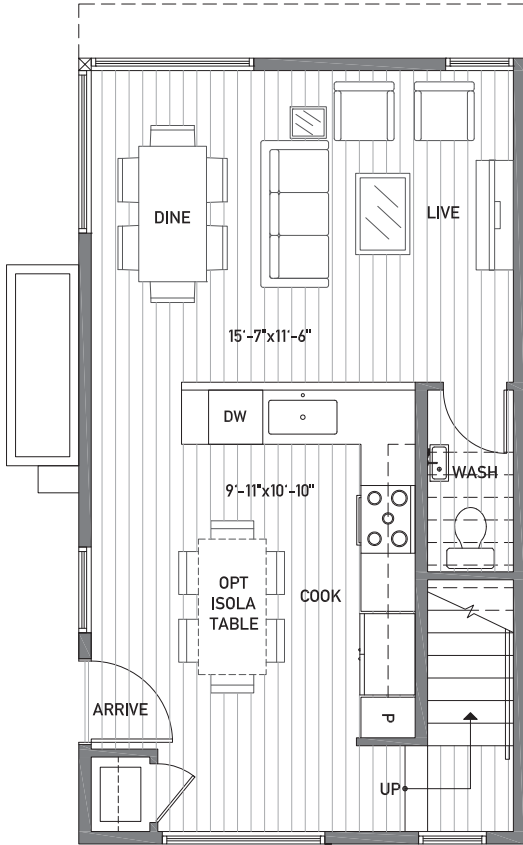

Floor One

Floor Two

Floor Three

Rooftop Deck

www.isolahomes.com

Building Dimensions
31' W x 16'-5" L