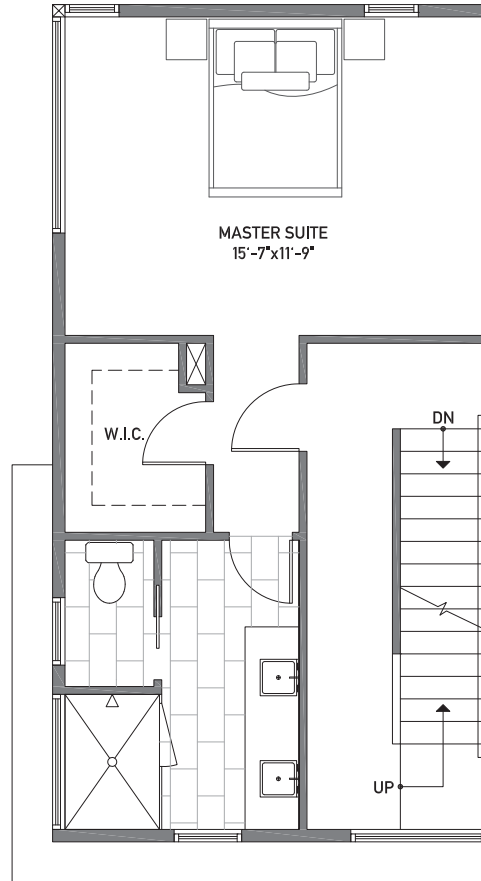

Floor One

Floor Two

Floor Three

Rooftop Deck

www.isolahomes.com

Building Dimensions
31' W x 16'-5" L