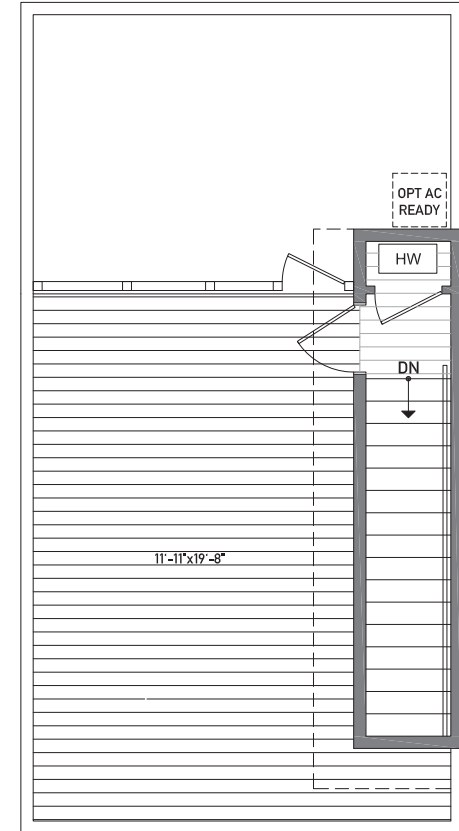

Floor One

Floor Two

Floor Three

Rooftop Deck

www.isolahomes.com

Building Dimensions
31' W x 16'-5" L