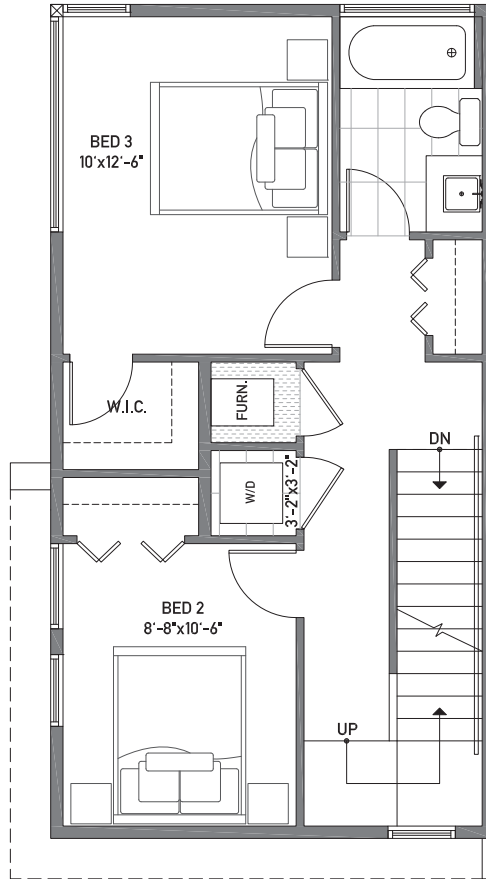

Floor One

Floor Two

Floor Three

Rooftop Deck

www.isolahomes.com

Building Dimensions
31' W x 16'-5" L