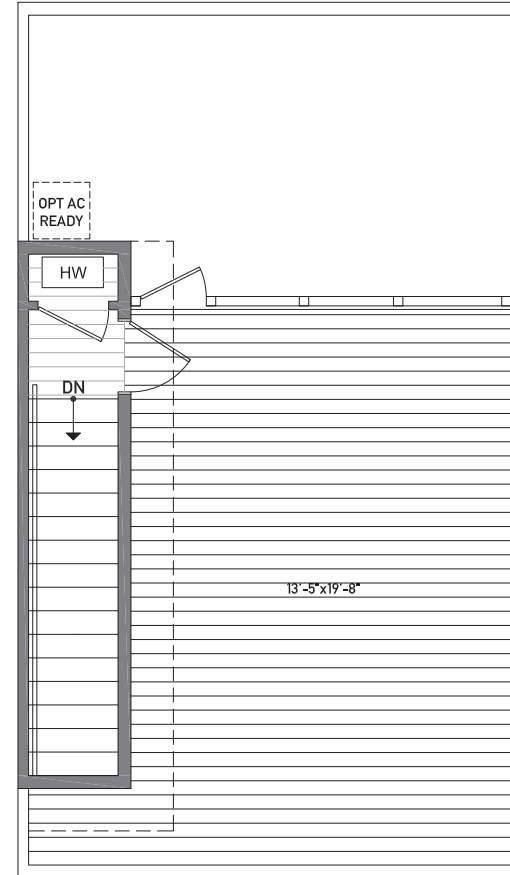

Floor One

Floor Two

www.isolahomes.com

Building Dimensions
31' W x 17'-11" L

Floor Three

Rooftop Deck

www.isolahomes.com

Building Dimensions
31' W x 17'-11" L