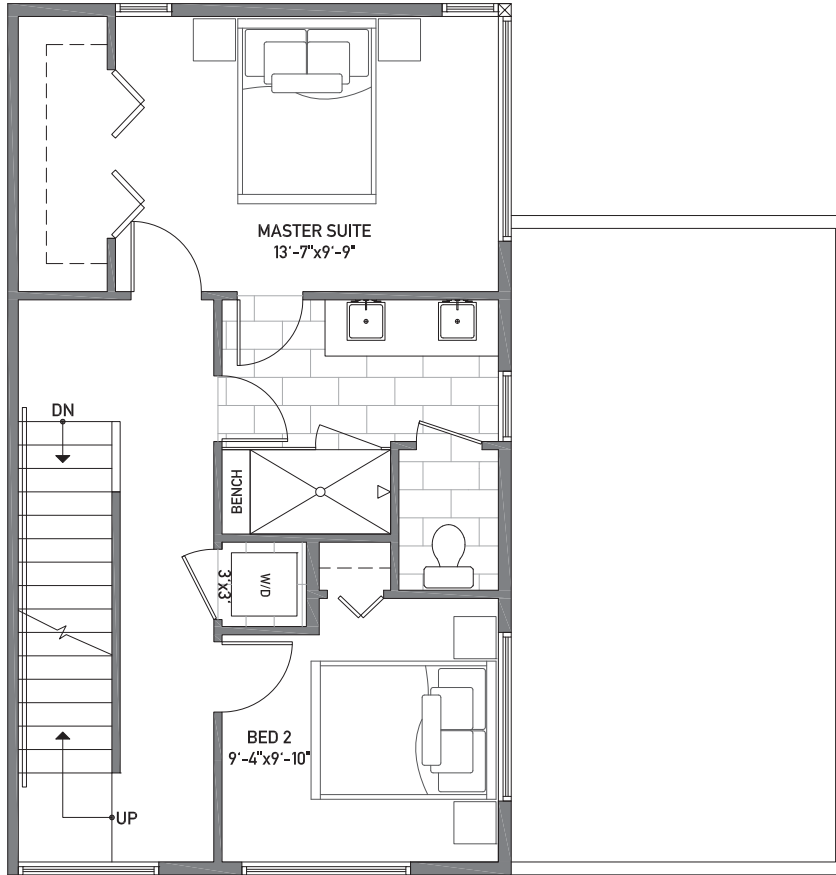

Floor One

Floor Two

www.isolahomes.com

Building Dimensions
31' W x 17'-11" L

Floor Three

Rooftop Deck

www.isolahomes.com

Building Dimensions
31' W x 17'-11" L