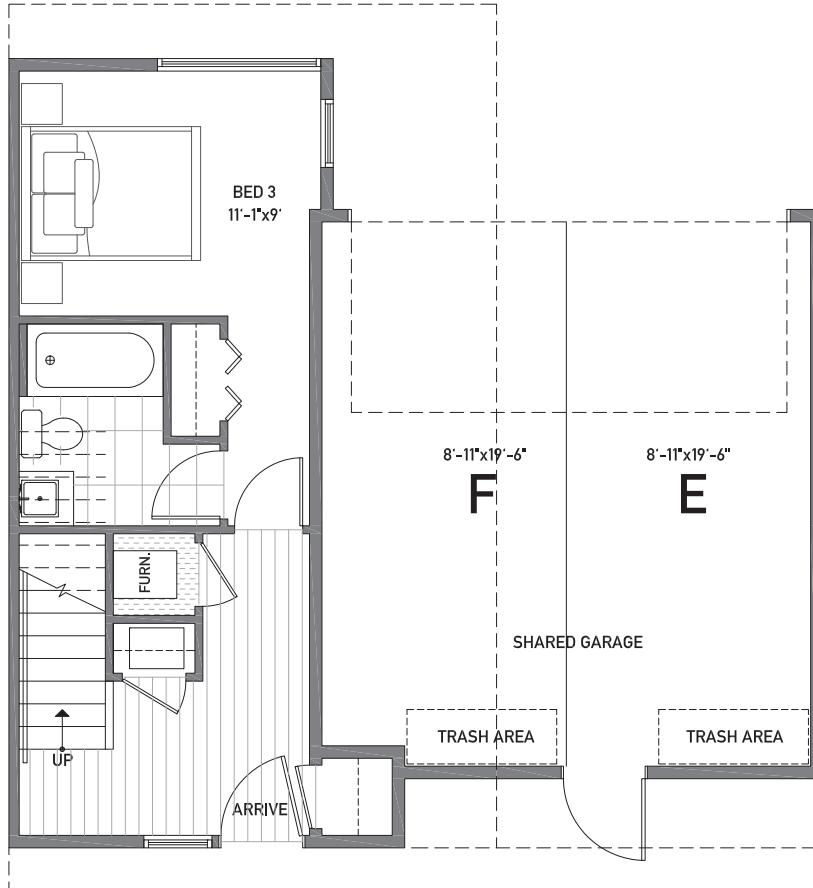

Floor One

Floor Two

www.isolahomes.com

Building Dimensions
31' W x 17'-11" L

Floor Three

Rooftop Deck

www.isolahomes.com

Building Dimensions
31' W x 17'-11" L