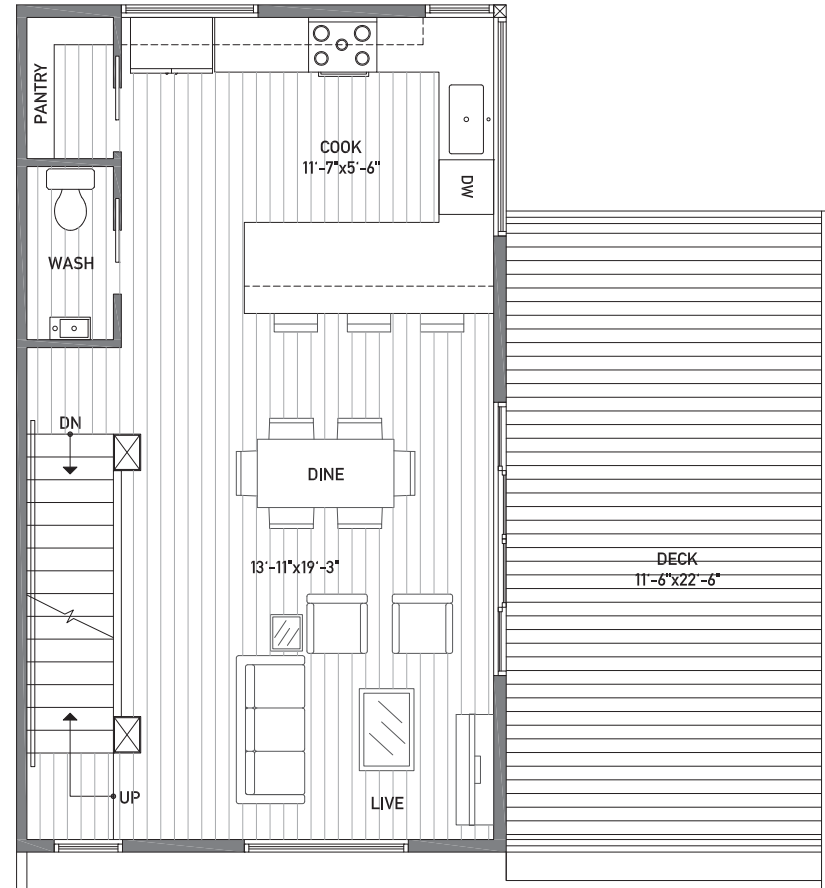

Floor One

Floor Two

www.isolahomes.com

Building Dimensions
31' W x 17'-11" L

Floor Three

Rooftop Deck

www.isolahomes.com

Building Dimensions
31' W x 17'-11" L