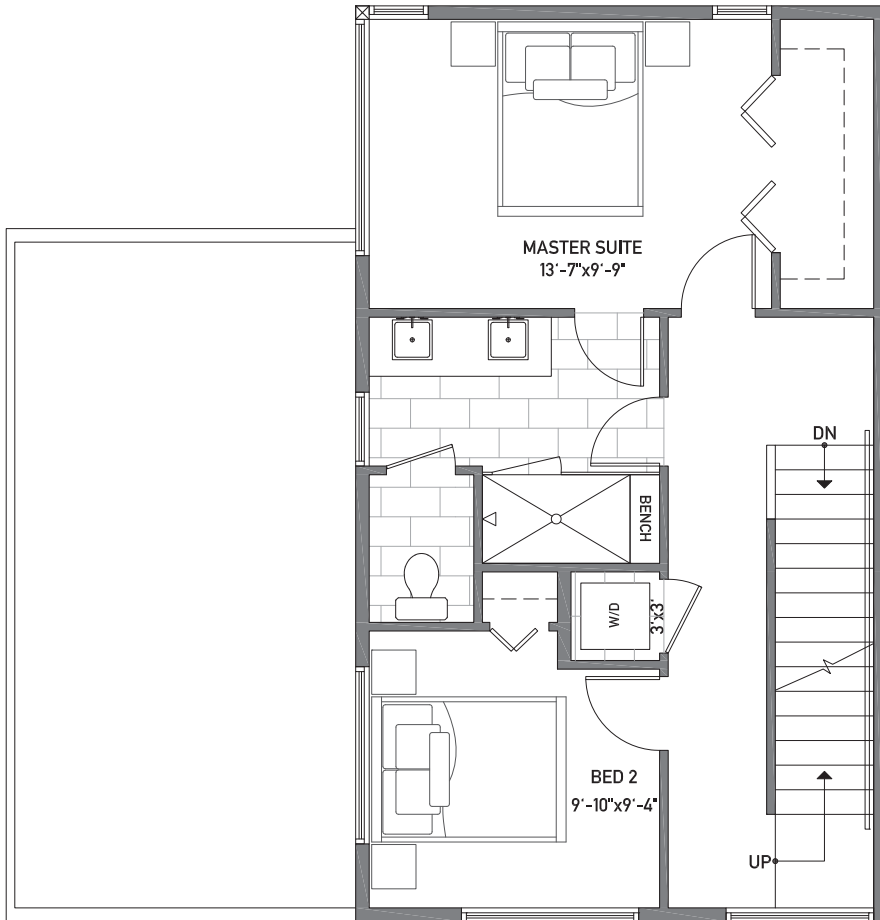

Floor One

Floor Two

www.isolahomes.com

Building Dimensions
31' W x 17'-11" L

Floor Three

Rooftop Deck

www.isolahomes.com

Building Dimensions
31' W x 17'-11" L