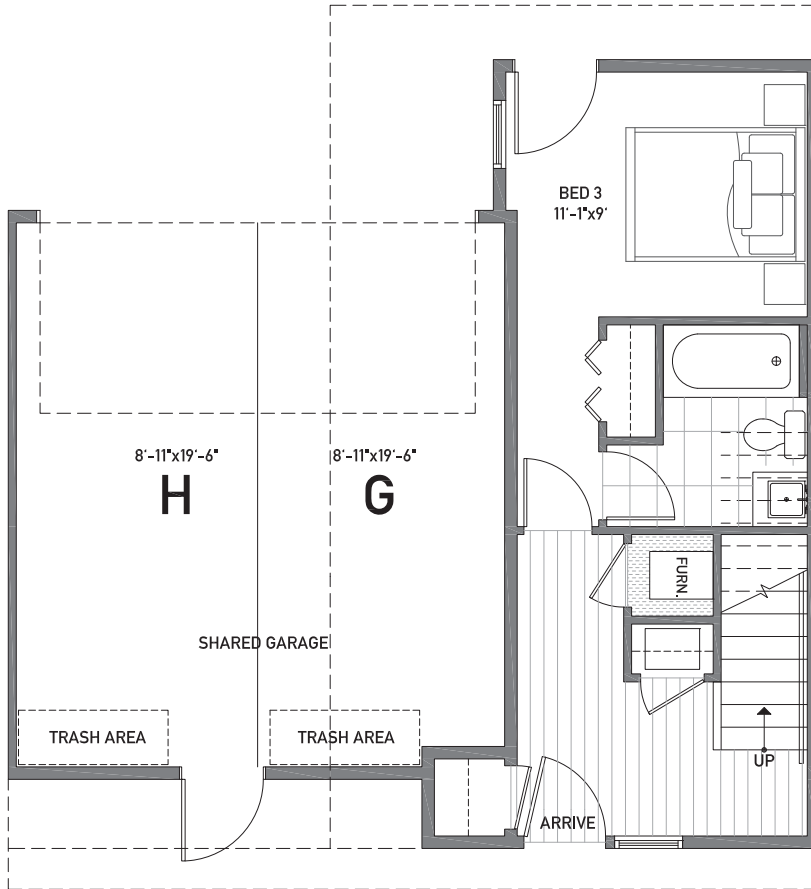

Floor One

Floor Two

www.isolahomes.com

Building Dimensions
31' W x 17'-11" L

Floor Three

Rooftop Deck

www.isolahomes.com

Building Dimensions
31' W x 17'-11" L