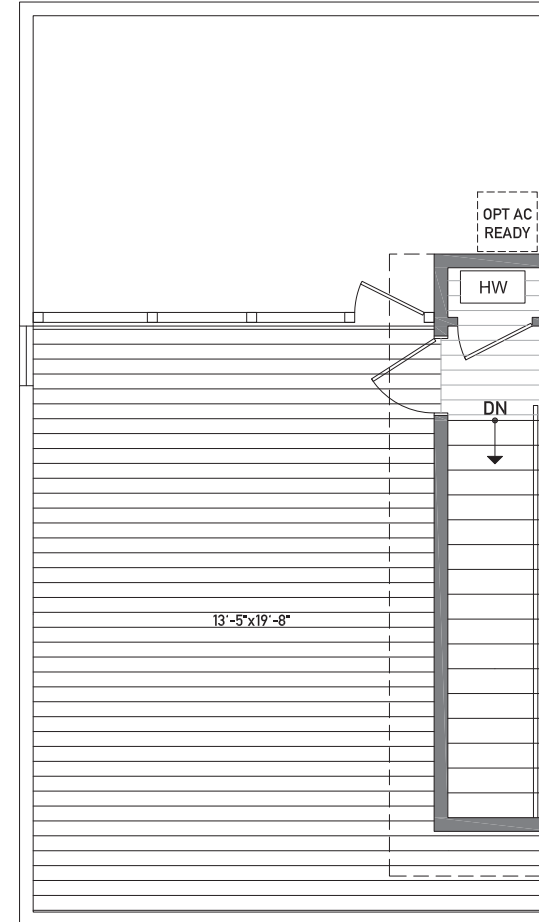

Floor One

Floor Two

www.isolahomes.com

Building Dimensions
31' W x 17'-11" L

Floor Three

Rooftop Deck

www.isolahomes.com

Building Dimensions
31' W x 17'-11" L