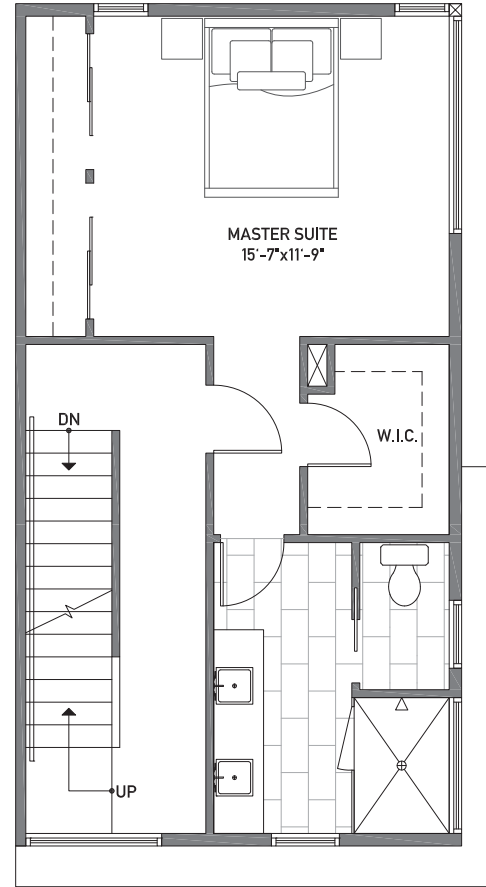

Floor One

Floor Two

Floor Three

Rooftop Deck

www.isolahomes.com

Building Dimensions
31' W x 16'-5" L