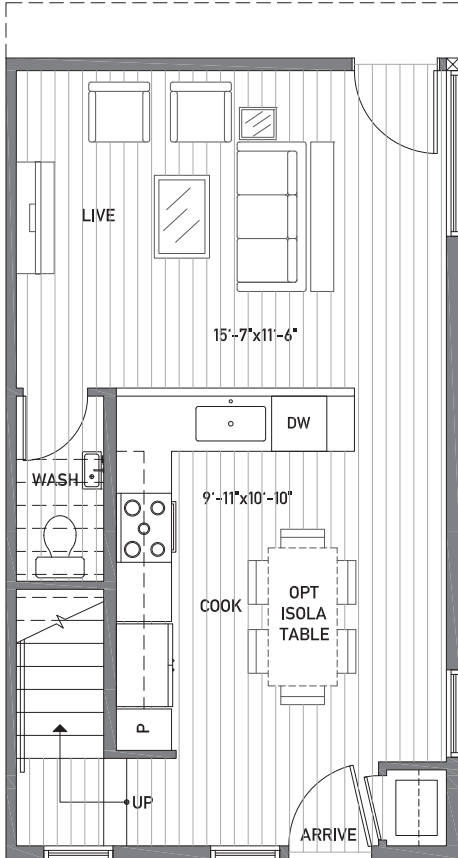

Floor One

Floor Two

Floor Three

Rooftop Deck

www.isolahomes.com

Building Dimensions
31' W x 16'-5" L