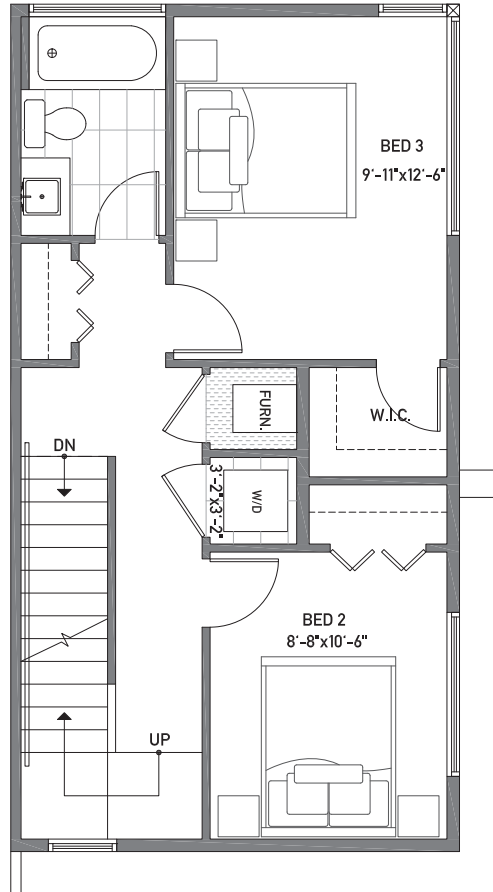

Floor One

Floor Two

Floor Three

Rooftop Deck

www.isolahomes.com

Building Dimensions
31' W x 16'-5" L