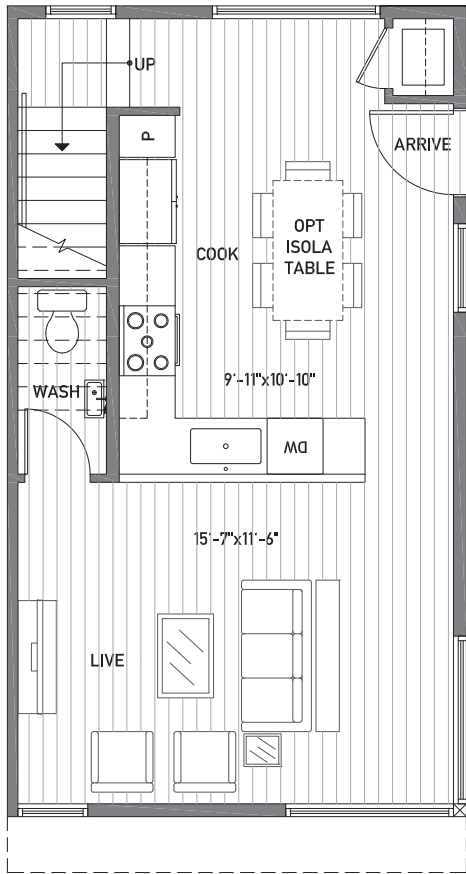

Floor One

Floor Two

Floor Three

Rooftop Deck

www.isolahomes.com

Building Dimensions
31' W x 16'-5" L

Disclaimer: Floor plans are for illustrative purposes only. In a continuing effort to improve products and designs, final construction elevations, square footages, floor plans and/or materials and colors may vary. Buyer to verify to their own satisfaction.