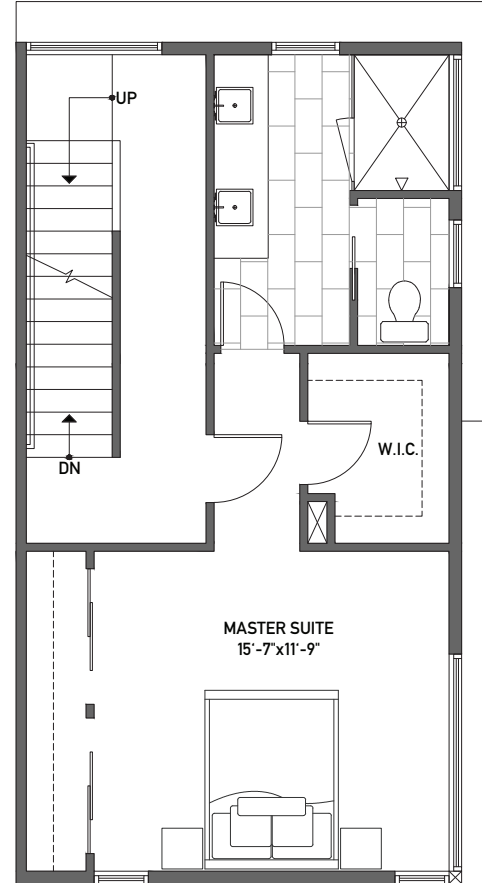

Floor One

Floor Two

Floor Three

Rooftop Deck

www.isolahomes.com

Building Dimensions
31' W x 16'-5" L

Disclaimer: Floor plans are for illustrative purposes only. In a continuing effort to improve products and designs, final construction elevations, square footages, floor plans and/or materials and colors may vary. Buyer to verify to their own satisfaction.