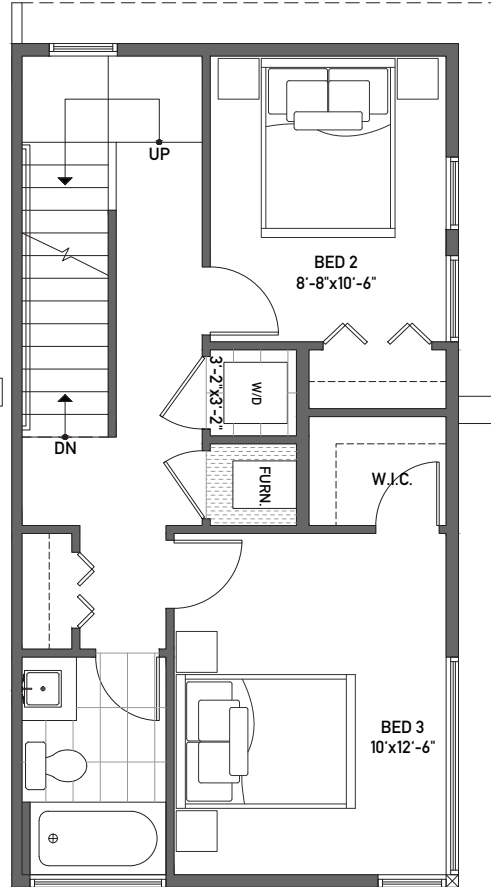

Floor One

Floor Two

Floor Three

Rooftop Deck

www.isolahomes.com

Building Dimensions
31' W x 16'-5" L

Disclaimer: Floor plans are for illustrative purposes only. In a continuing effort to improve products and designs, final construction elevations, square footages, floor plans and/or materials and colors may vary. Buyer to verify to their own satisfaction.