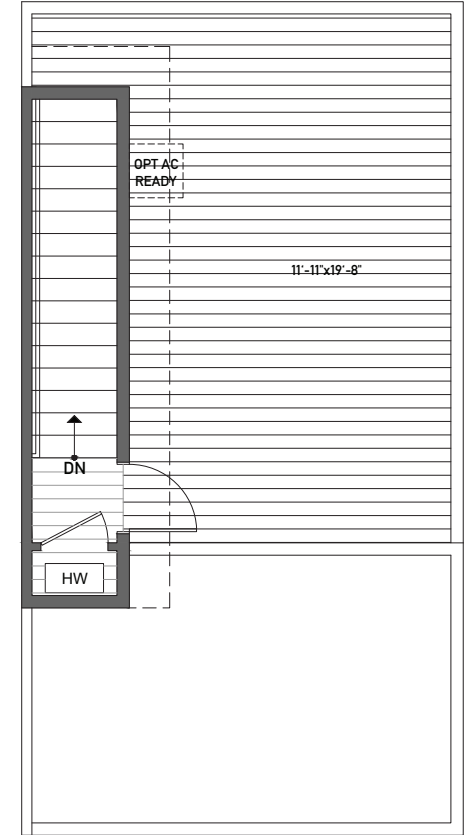

Floor One

Floor Two

Floor Three

Rooftop Deck

www.isolahomes.com

Building Dimensions
31' W x 16'-5" L

Disclaimer: Floor plans are for illustrative purposes only. In a continuing effort to improve products and designs, final construction elevations, square footages, floor plans and/or materials and colors may vary. Buyer to verify to their own satisfaction.