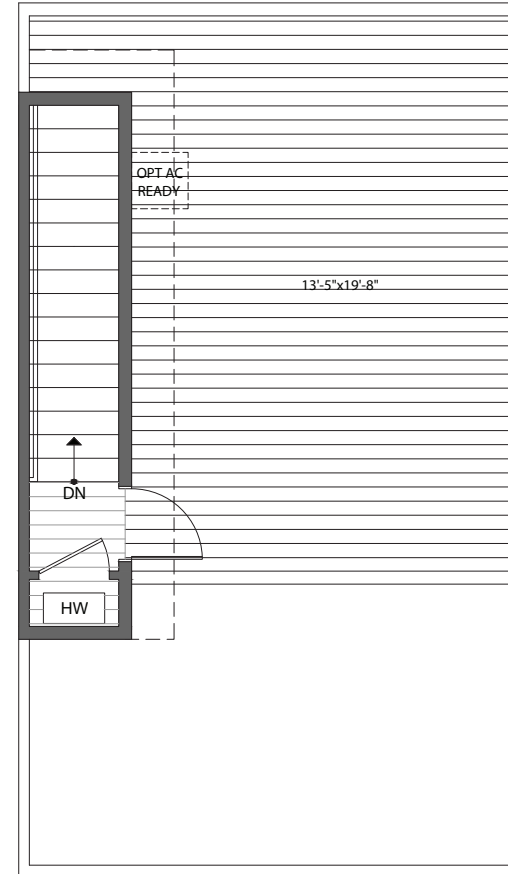

Floor One

Floor Two

www.isolahomes.com

Building Dimensions
31' W x 17'-11" L

Floor Three

Rooftop Deck

www.isolahomes.com

Building Dimensions
31' W x 17'-11" L