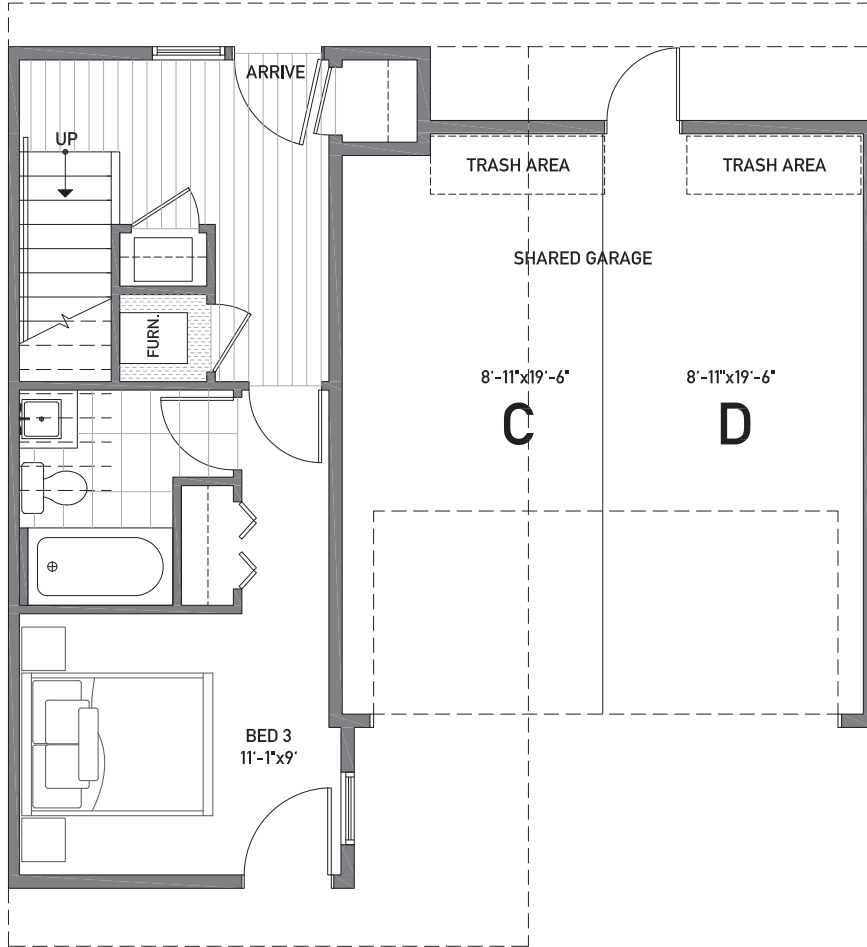

Floor One

Floor Two

www.isolahomes.com

Building Dimensions
31' W x 17'-11" L

Floor Three

Rooftop Deck

www.isolahomes.com

Building Dimensions
31' W x 17'-11" L