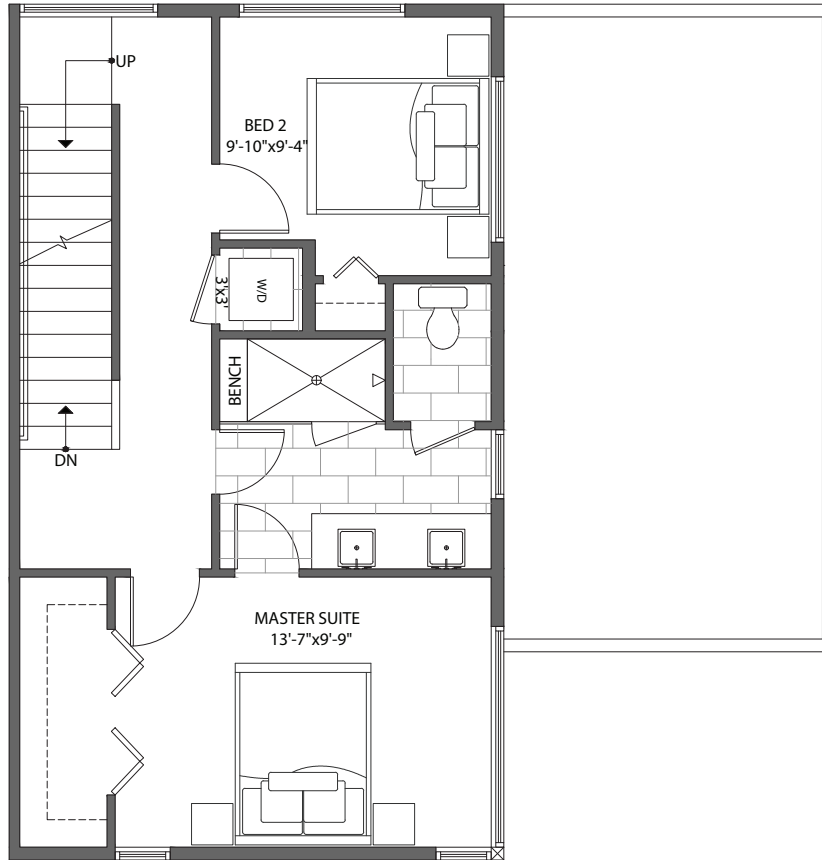

Floor One

Floor Two

www.isolahomes.com

Building Dimensions
31' W x 17'-11" L

Floor Three

Rooftop Deck

www.isolahomes.com

Building Dimensions
31' W x 17'-11" L