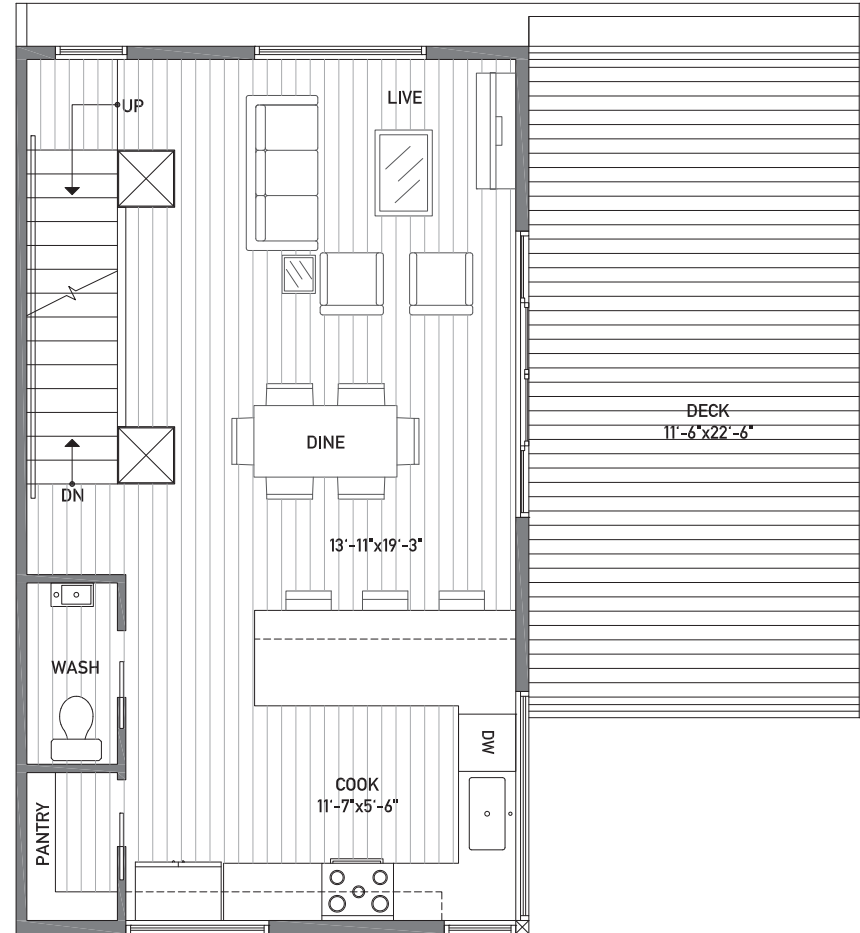

Floor One

Floor Two

www.isolahomes.com

Building Dimensions
31' W x 17'-11" L

Floor Three

Rooftop Deck

www.isolahomes.com

Building Dimensions
31' W x 17'-11" L