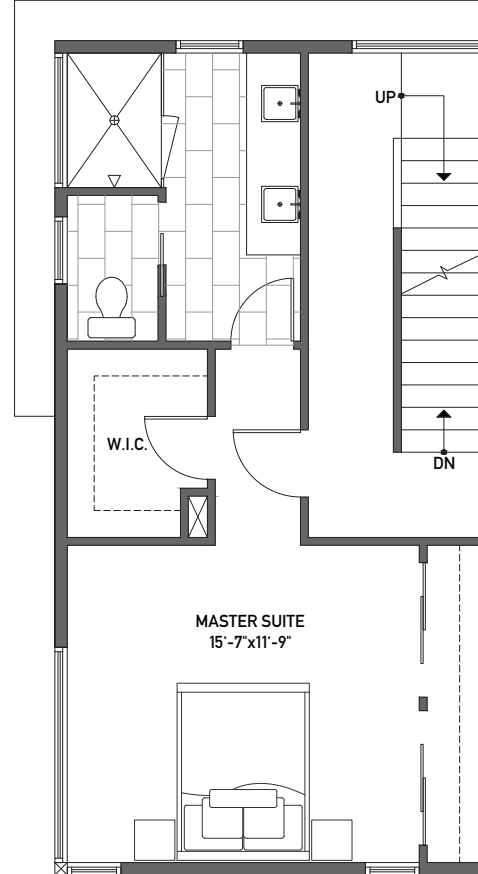

Floor One

Floor Two

Floor Three

Rooftop Deck

www.isolahomes.com

Building Dimensions
31' W x 16'-5" L