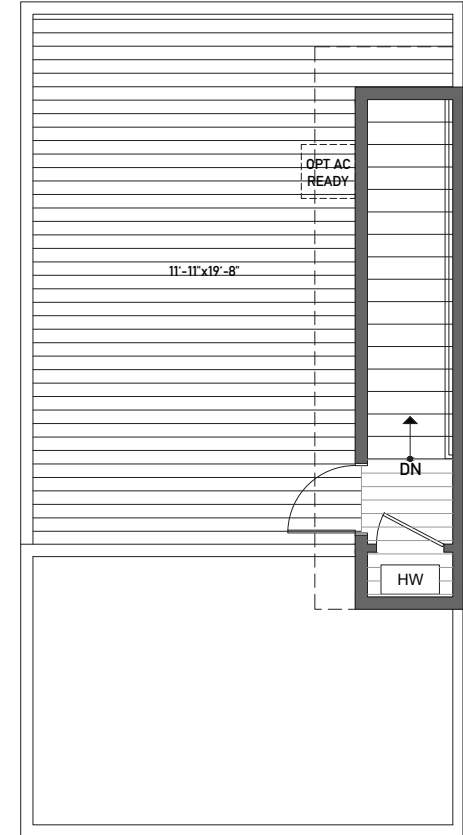

Floor One

Floor Two

Floor Three

Rooftop Deck

www.isolahomes.com

Building Dimensions
31' W x 16'-5" L