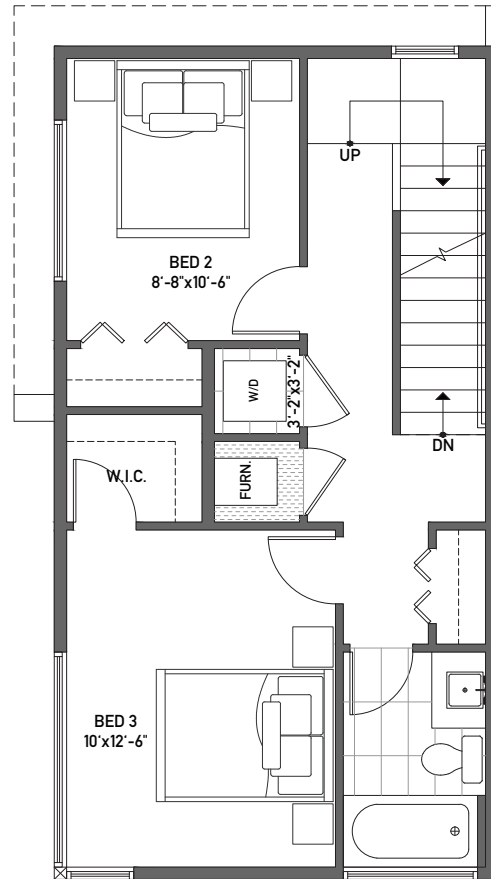

Floor One

Floor Two

Floor Three

Rooftop Deck

www.isolahomes.com

Building Dimensions
31' W x 16'-5" L