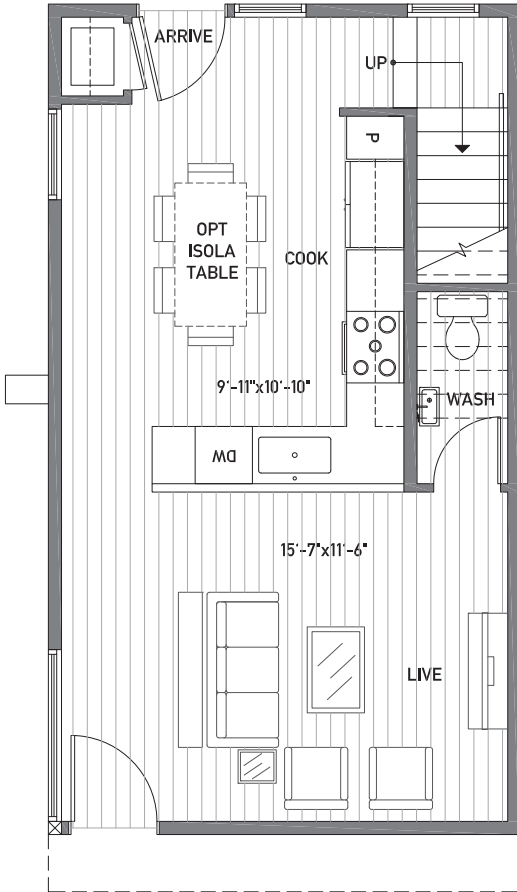

Floor One

Floor Two

Floor Three

Rooftop Deck

www.isolahomes.com

Building Dimensions
31' W x 16'-5" L