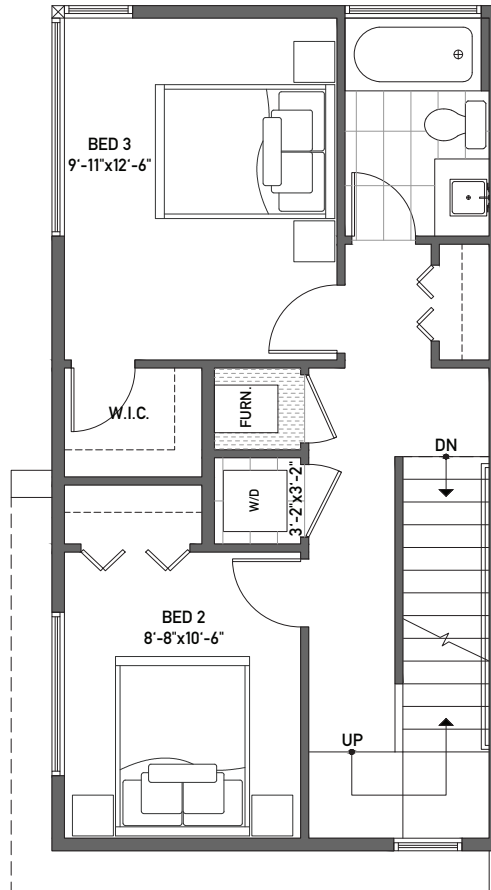

Floor One
297 H

Floor Two

Floor Three

Rooftop Deck

www.isolahomes.com

Building Dimensions
31' W x 16'-5" L