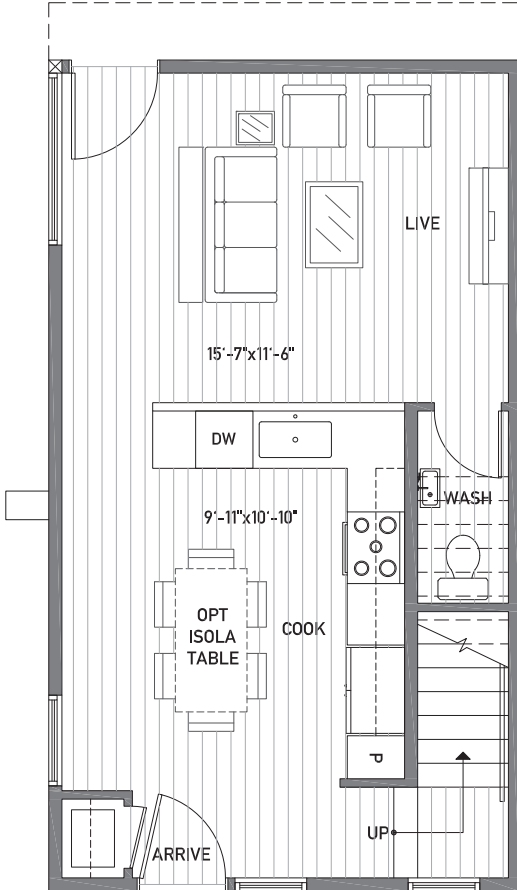

Floor One
297 H

Floor Two

Floor Three

Rooftop Deck

www.isolahomes.com

Building Dimensions
31' W x 16'-5" L