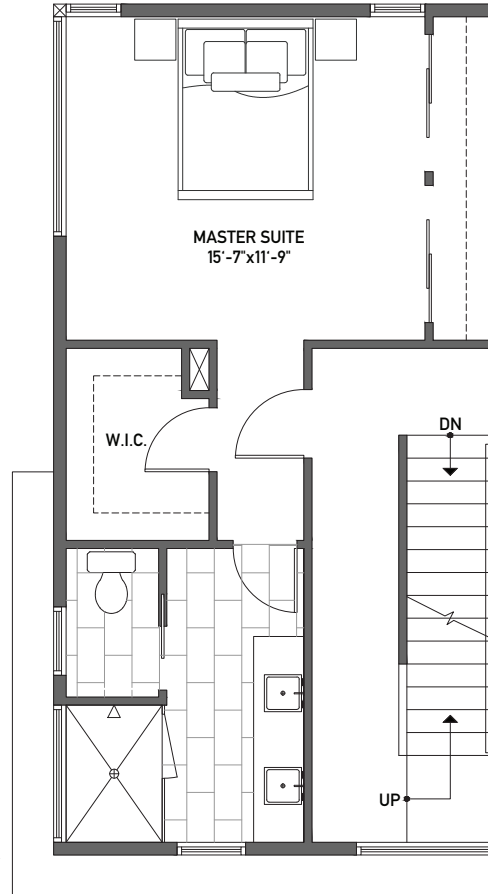

Floor One
297 H

Floor Two

Floor Three

Rooftop Deck

www.isolahomes.com

Building Dimensions
31' W x 16'-5" L