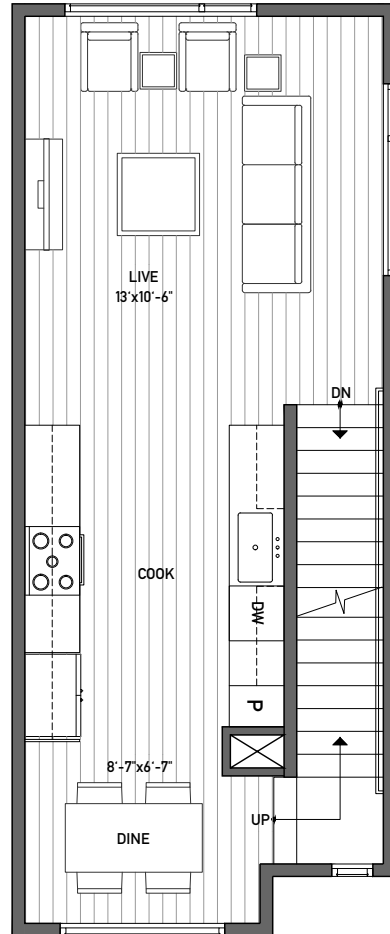

Floor One

Floor Two

Floor Three

Rooftop Deck

www.isolahomes.com

Building Dimensions  
12' W x 34' L

NORTH →