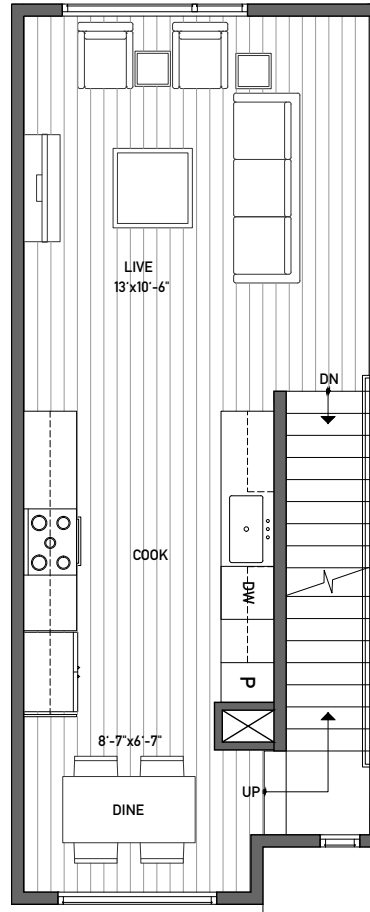

Floor One

Floor Two

Floor Three

Rooftop Deck

www.isolahomes.com

Building Dimensions
12' W x 34' L

NORTH →