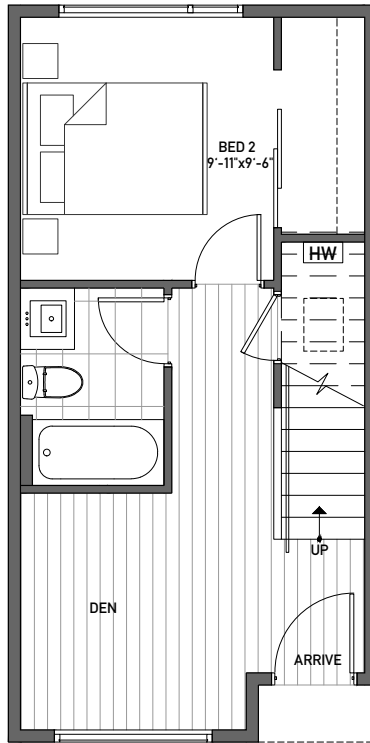

Floor One

Floor Two

Floor Three

Rooftop Deck

www.isolahomes.com

Building Dimensions
12' W x 34' L

NORTH →