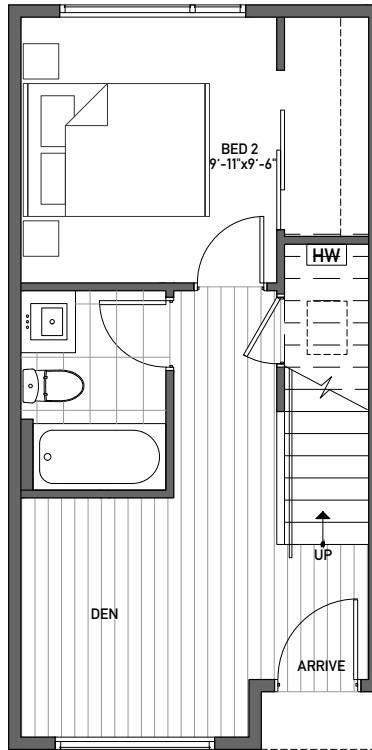

Floor One

Floor Two

Floor Three

Rooftop Deck

www.isolahomes.com

Building Dimensions
12' W x 34' L

NORTH →