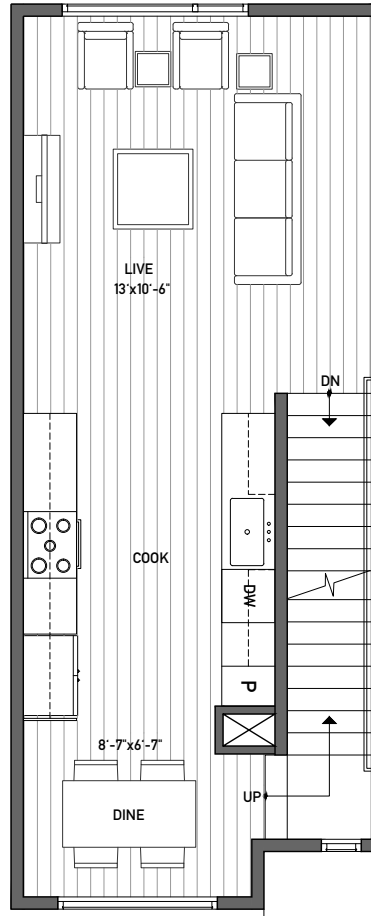

Floor One

Floor Two

Floor Three

Rooftop Deck

www.isolahomes.com

Building Dimensions
12' W x 34' L

NORTH →