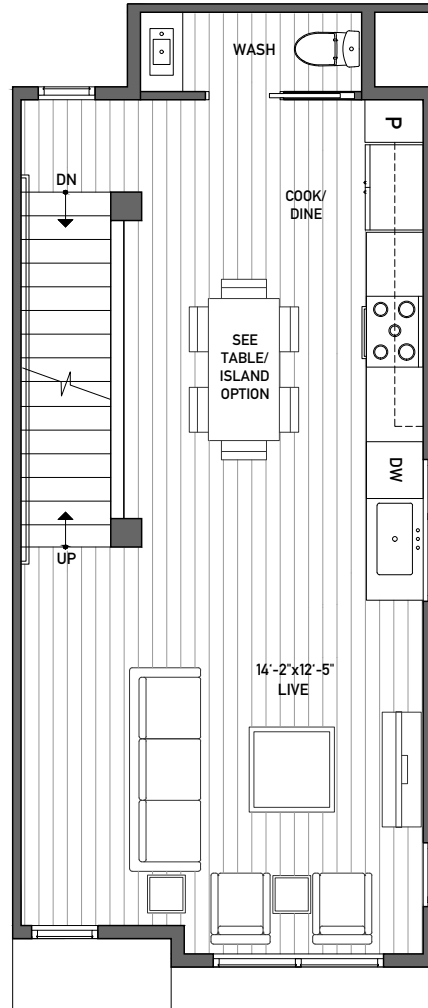

Floor One

Floor Two

Floor Three

Rooftop Deck

www.isolahomes.com

Building Dimensions
15' W x 33' L