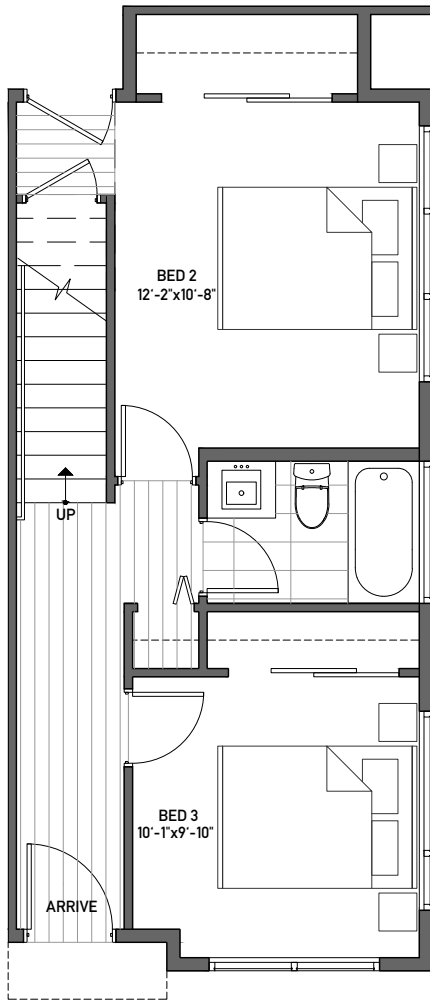

Floor One

Floor Two

Floor Three

Rooftop Deck

www.isolahomes.com

Building Dimensions
15' W x 33' L