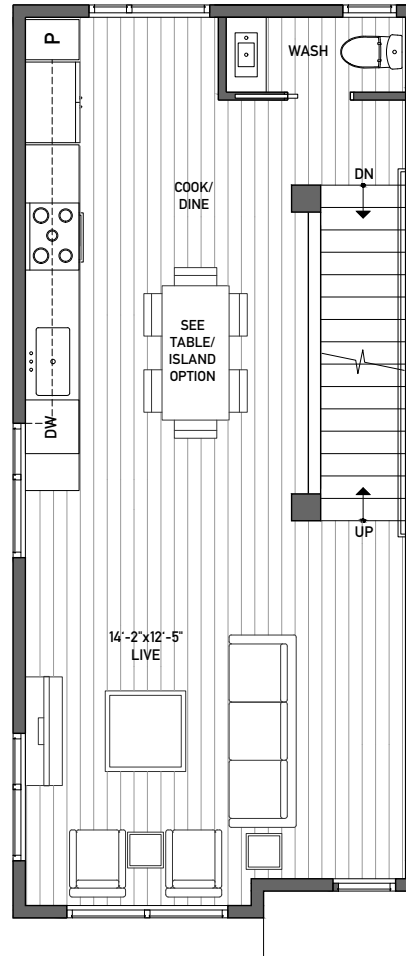

Floor One

Floor Two

Floor Three

Rooftop Deck

www.isolahomes.com

Building Dimensions  
15' W x 34' L