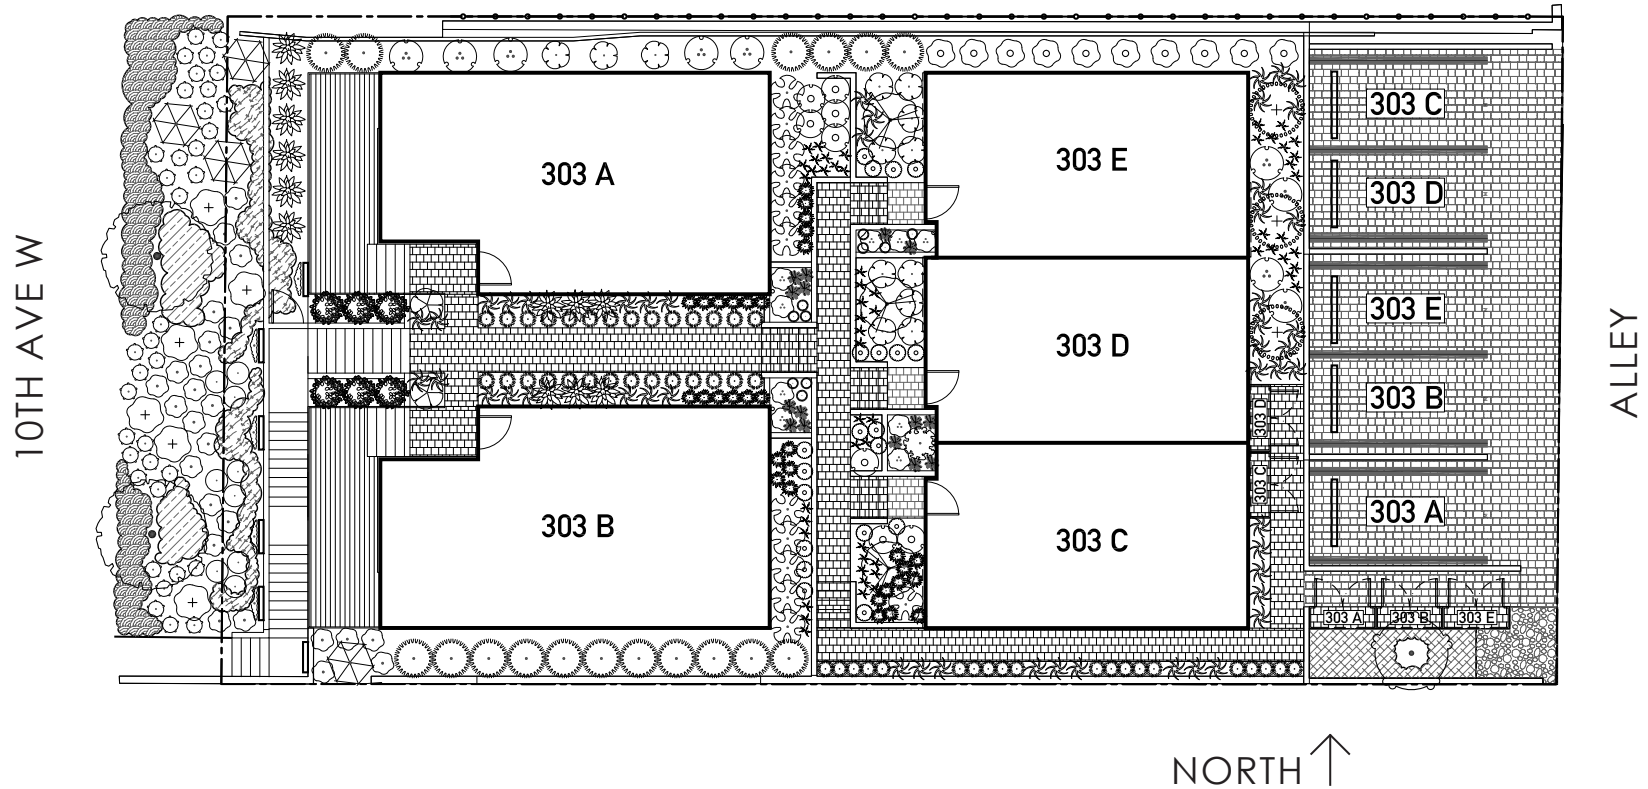

ALTO

TOWNHOMES

303 SITE MAP

QUEEN ANNE | 1942 10TH AVE W, SEATTLE, WA 98119

LOCATED OFF OF 10TH AVE W IN BETWEEN W CROCKETT ST + W HOWE ST

WWW.ISOLAHOMES.COM | 206.792.3988 | 1518 1ST AVE S SUITE 301, SEATTLE, WA 98134 

Disclaimer: Floor plans and site plans are for illustrative purposes only. In a continuing effort to improve products and designs, final construction elevations, square footages, floor plans and/or materials and colors may vary. Buyer to verify to their own satisfaction.