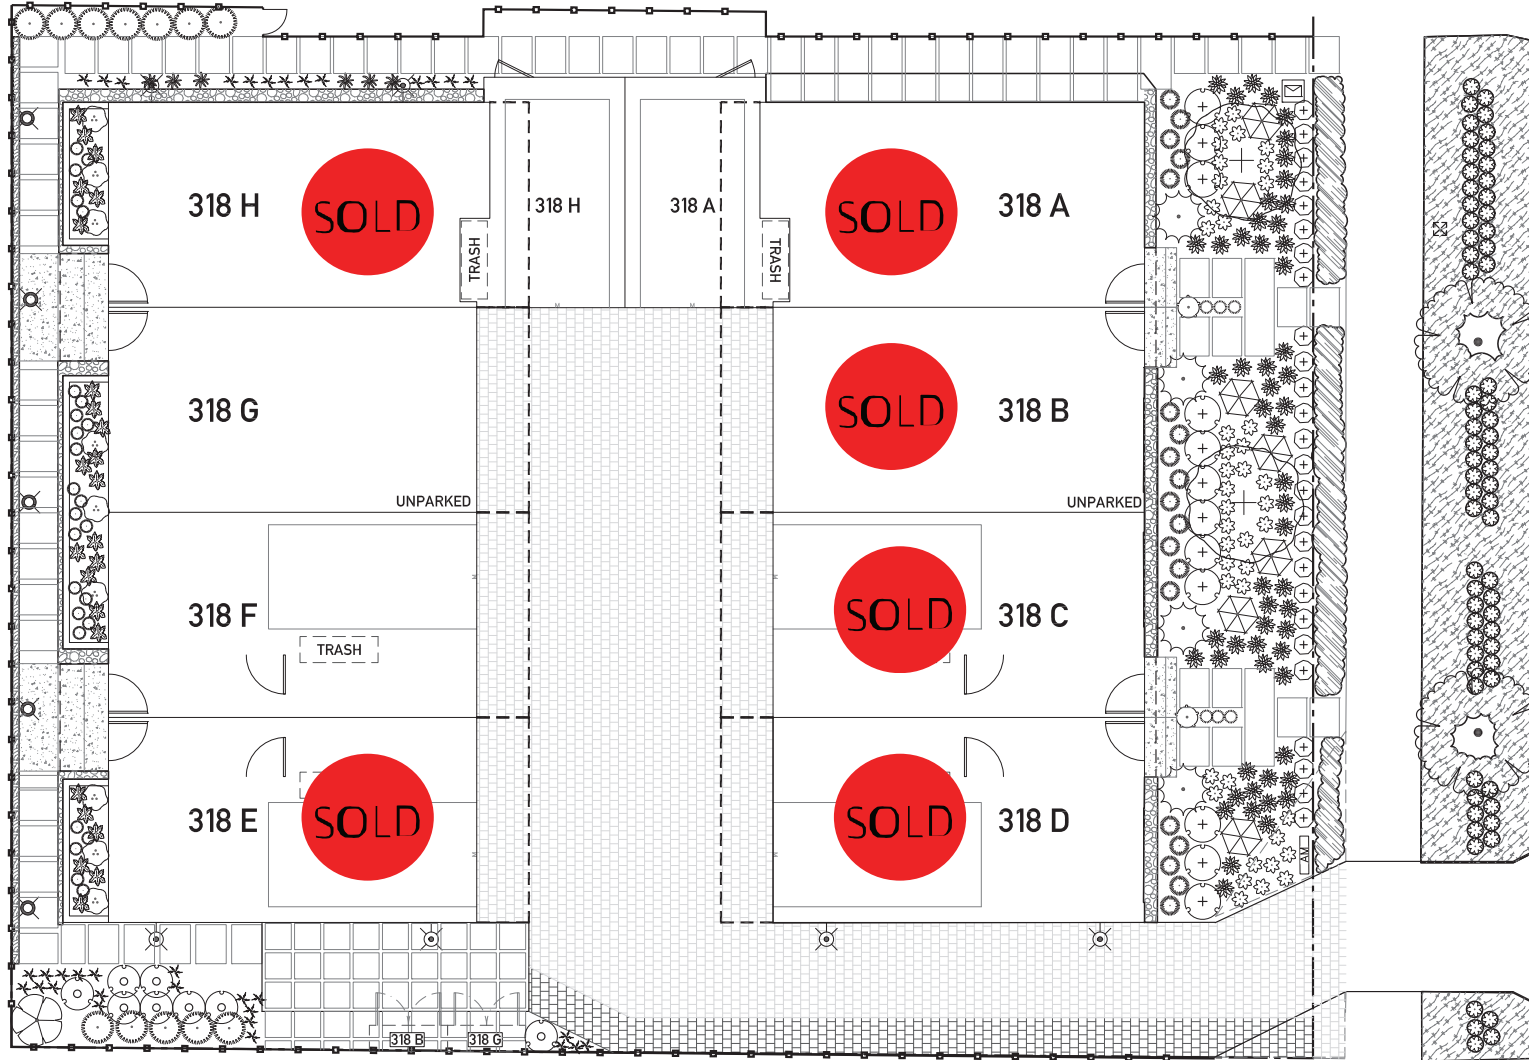

Federal

TOWNHOMES

capitol hill

318 SITE MAP

Integrity. Function. Design.

Located near the corner of E Roy St + Federal Ave E

711 Federal Ave E
Seattle, WA 98102

www.isolahomes.com

Disclaimer: Floor plans + site plans are for illustrative purposes only. In a continuing effort to improve products and designs, final construction elevations, square footages, floor plans, site plans and/or materials and colors may vary. Buyer to verify to their own satisfaction.