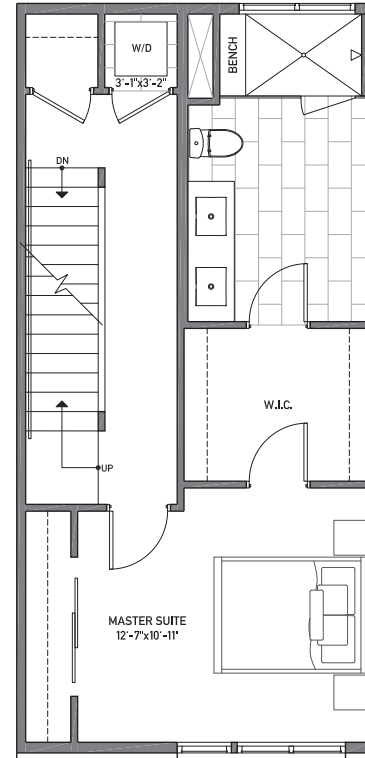

Floor One

Floor Two

Floor Three

Rooftop Deck

[www.isolahomes.com](http://www.isolahomes.com)

NORTH →

Building Dimensions  
 15'-8" W x 32' L