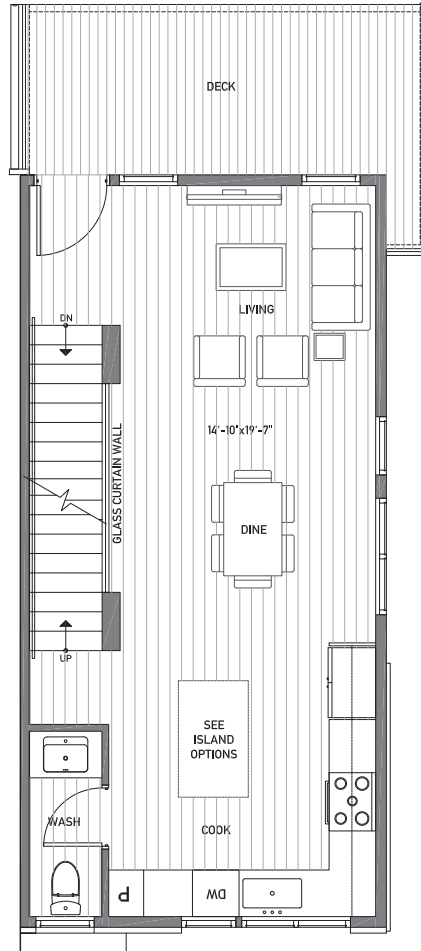

Floor One

Floor Two

Floor Three

Rooftop Deck

[www.isolahomes.com](http://www.isolahomes.com)

NORTH →

Building Dimensions  
 15'-8" W x 32' L