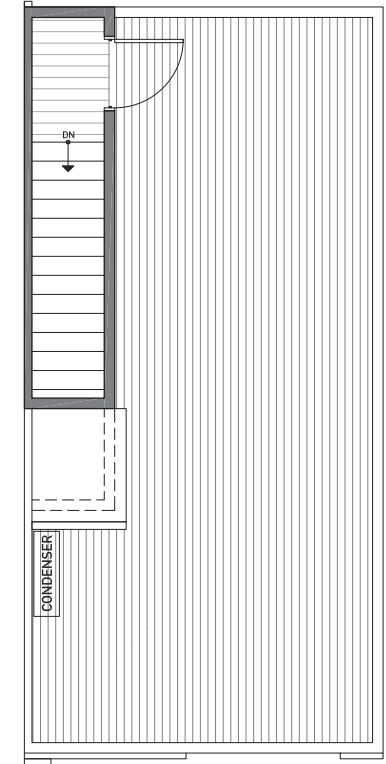

Floor One

Floor Two

Floor Three

Rooftop Deck

[www.isolahomes.com](http://www.isolahomes.com)

NORTH →

Building Dimensions  
 15'-8" W x 32' L