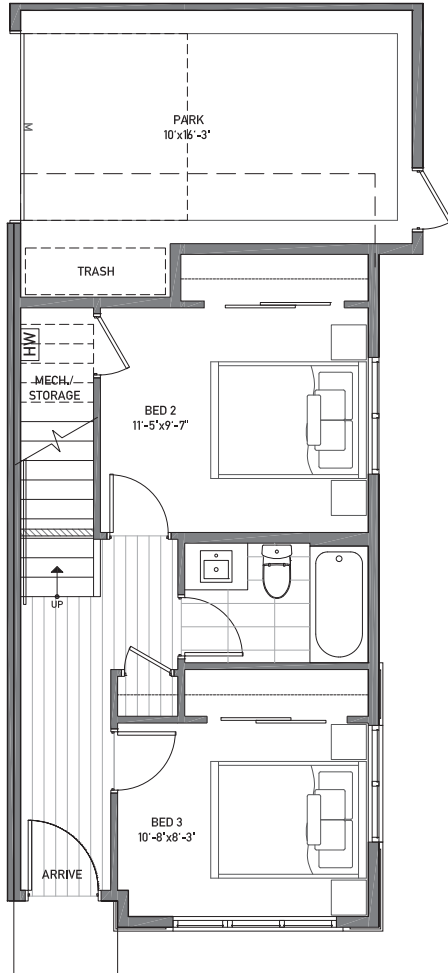

Floor One

Floor Two

Floor Three

Rooftop Deck

[www.isolahomes.com](http://www.isolahomes.com)

NORTH →

Building Dimensions  
 15'-8" W x 32' L