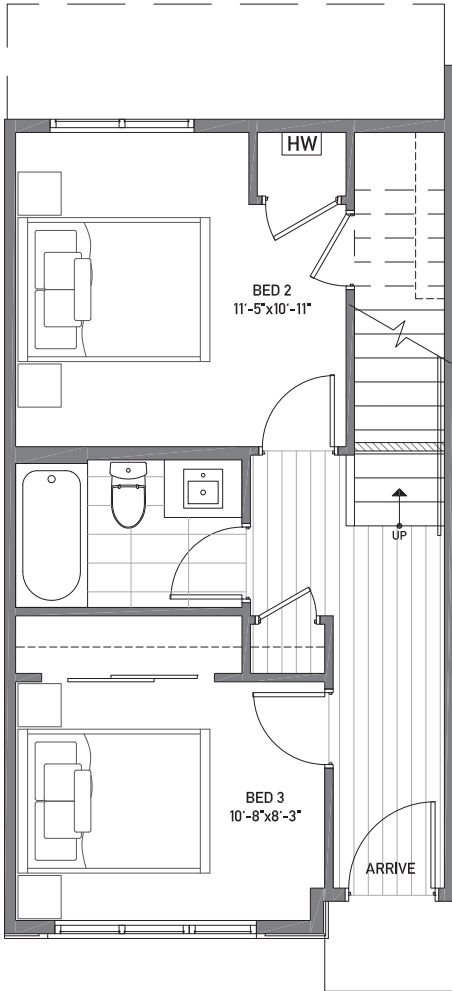

Floor One

Floor Two

Floor Three

Rooftop Deck

[www.isolahomes.com](http://www.isolahomes.com)

NORTH →

Building Dimensions  
15'-8" W x 32' L