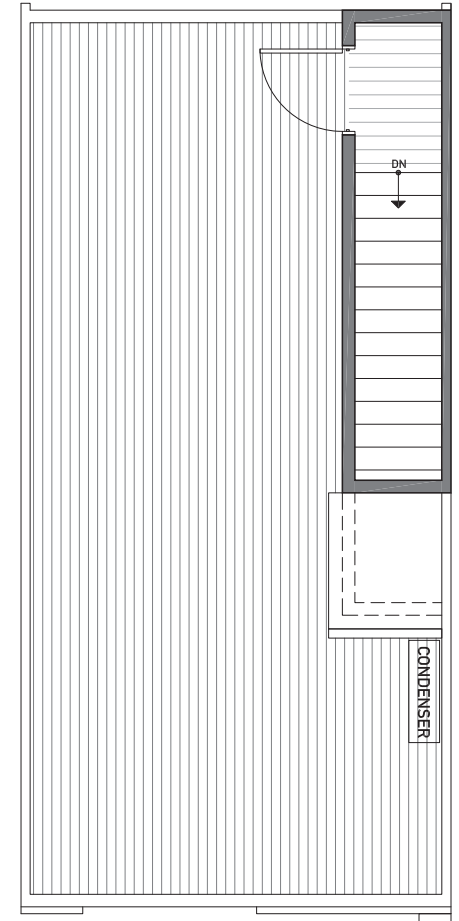

Floor One

Floor Two

Floor Three

Rooftop Deck

[www.isolahomes.com](http://www.isolahomes.com)

NORTH →

Building Dimensions  
15'-8" W x 32' L