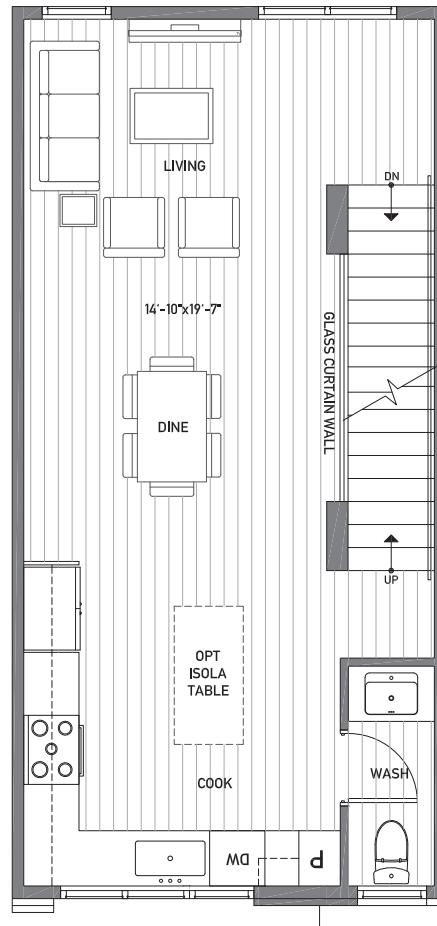

Floor One

Floor Two

Floor Three

Rooftop Deck

[www.isolahomes.com](http://www.isolahomes.com)

NORTH →

Building Dimensions  
15'-8" W x 32' L