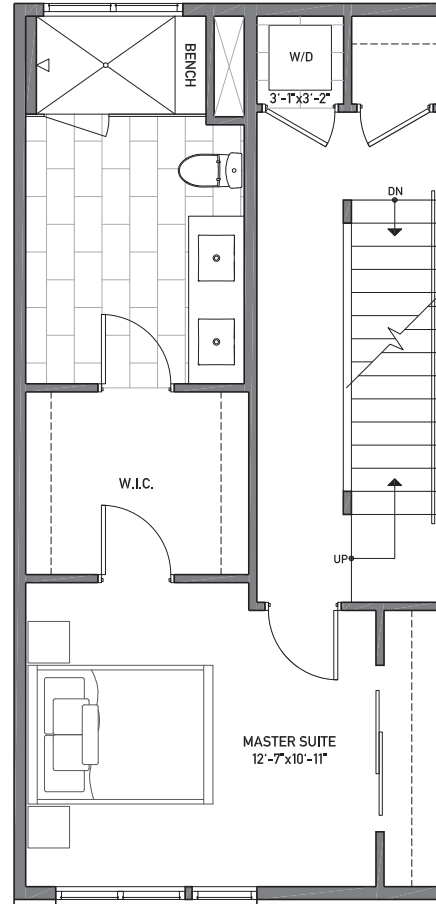

Floor One

Floor Two

Floor Three

Rooftop Deck

[www.isolahomes.com](http://www.isolahomes.com)

NORTH →

Building Dimensions  
15'-8" W x 32' L