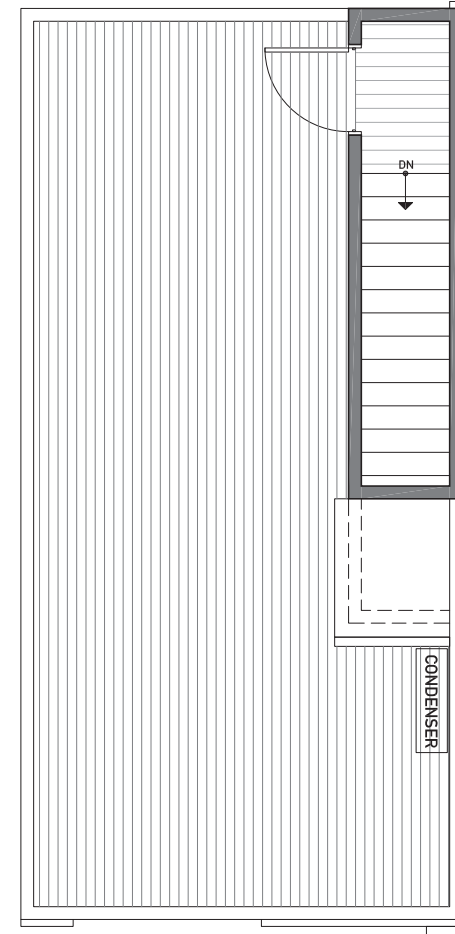

Floor One

Floor Two

Floor Three

Rooftop Deck

www.isolahomes.com

NORTH →

Building Dimensions
 15'-8" W x 32' L

PH	8'
3	8'-1"
2	9'-1"
1	8'-1"