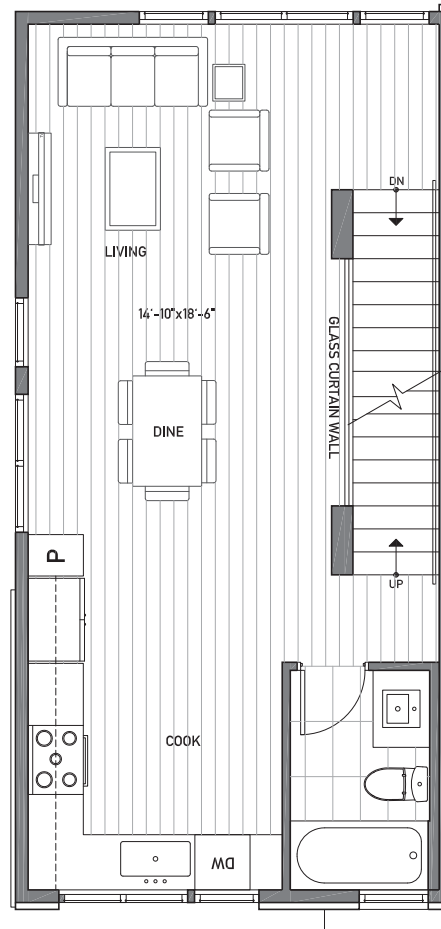

Floor One

Floor Two

Floor Three

Rooftop Deck

www.isolahomes.com

NORTH →

Building Dimensions
 15'-8" W x 32' L

PH	8'
3	8'-1"
2	9'-1"
1	8'-1"