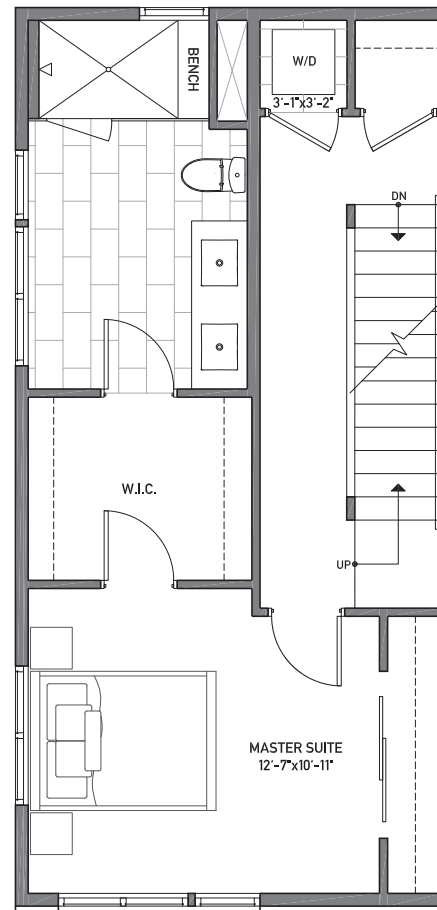

Floor One

Floor Two

Floor Three

Rooftop Deck

www.isolahomes.com

NORTH →

Building Dimensions
 15'-8" W x 32' L

PH	8'
3	8'-1"
2	9'-1"
1	8'-1"