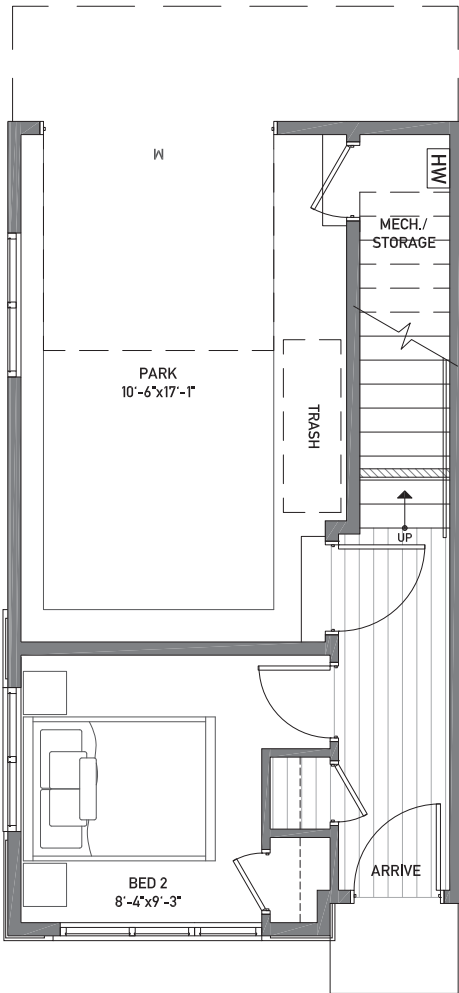

Floor One

Floor Two

Floor Three

Rooftop Deck

www.isolahomes.com

NORTH →

Building Dimensions
 15'-8" W x 32' L

PH	8'
3	8'-1"
2	9'-1"
1	8'-1"