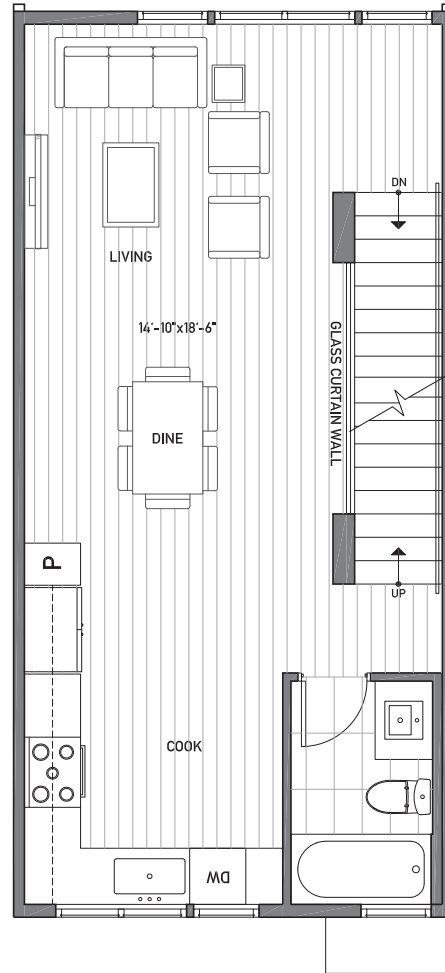

Floor One

Floor Two

Floor Three

Rooftop Deck

[www.isolahomes.com](http://www.isolahomes.com)

NORTH ←

Building Dimensions  
 15'-8" W x 32' L