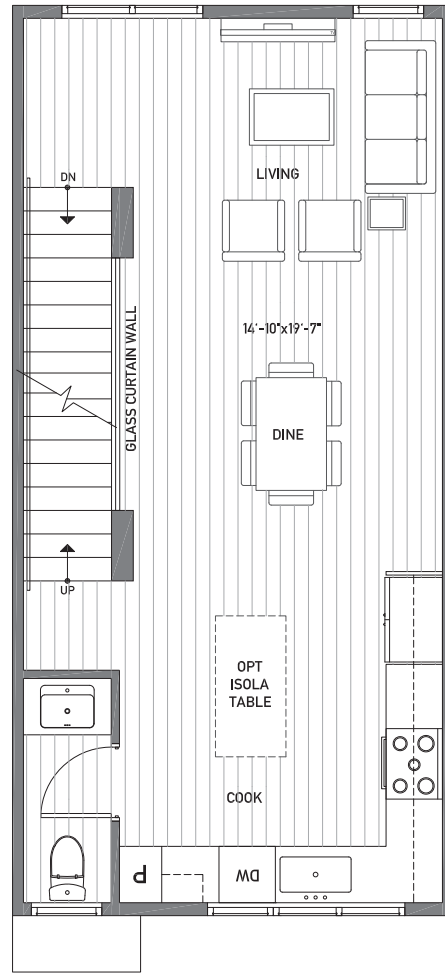

Floor One

Floor Two

Floor Three

Rooftop Deck

www.isolahomes.com

NORTH ←

Building Dimensions
 15'-8" W x 32' L