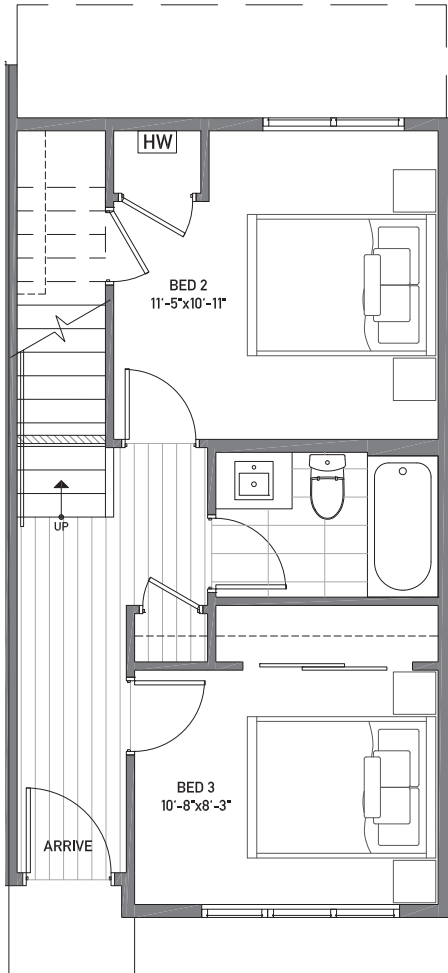

Floor One

Floor Two

Floor Three

Rooftop Deck

www.isolahomes.com

NORTH ←

Building Dimensions
 15'-8" W x 32' L