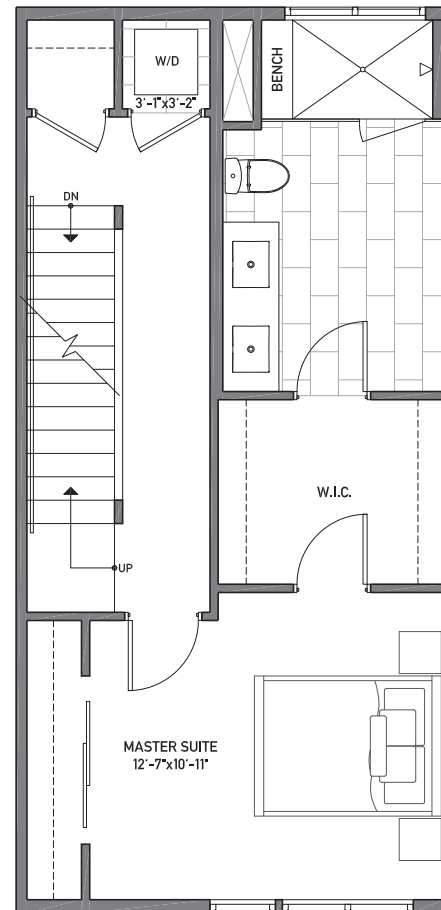

Floor One

Floor Two

Floor Three

Rooftop Deck

www.isolahomes.com

NORTH ←

Building Dimensions
 15'-8" W x 32' L