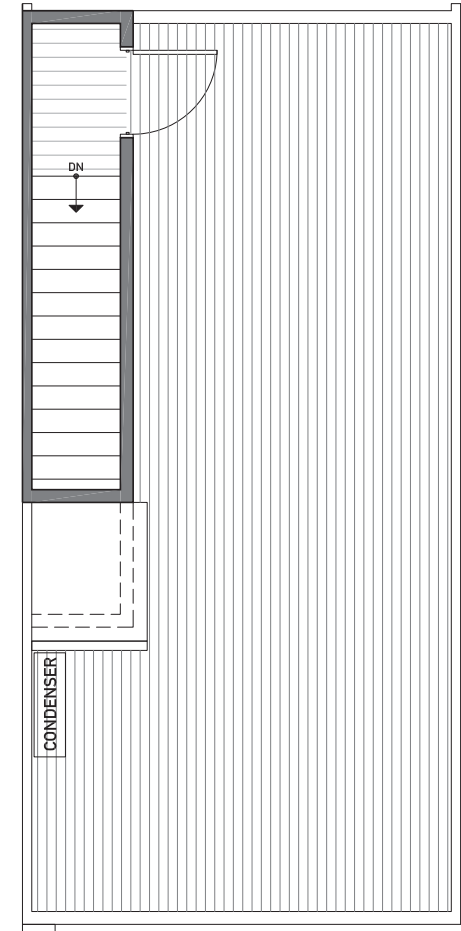

Floor One

Floor Two

Floor Three

Rooftop Deck

www.isolahomes.com

NORTH ←

Building Dimensions
 15'-8" W x 32' L