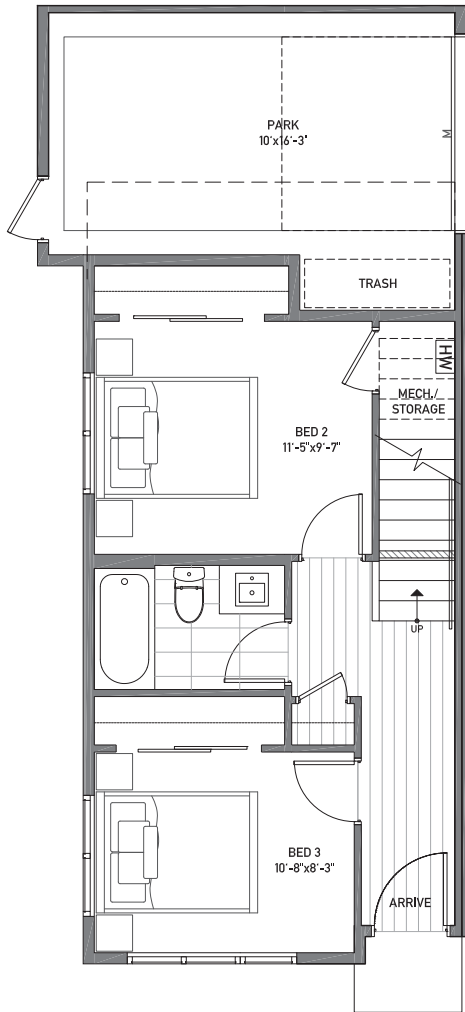

Floor One

Floor Two

Floor Three

Rooftop Deck

www.isolahomes.com

NORTH ←

Building Dimensions
15'-8" W x 32' L

PH	8'
3	8'-1"
2	9'-1"
1	8'-1"