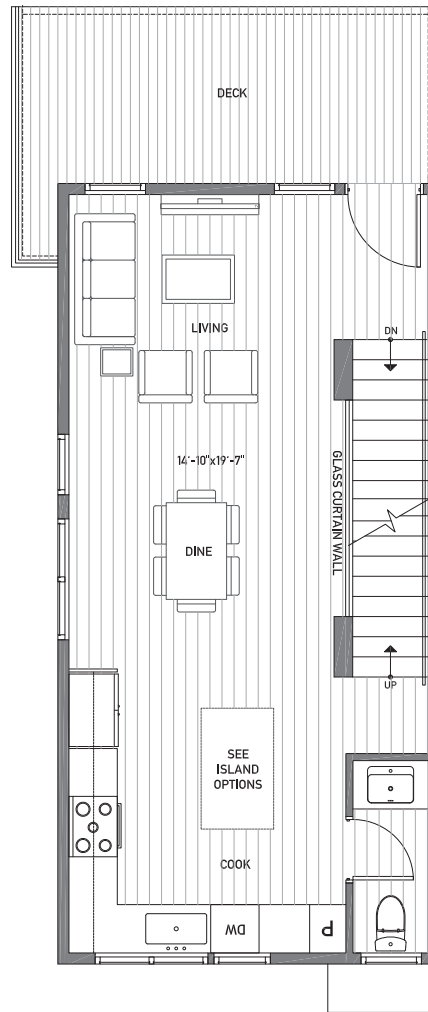

Floor One

Floor Two

Floor Three

Rooftop Deck

www.isolahomes.com

NORTH ←

Building Dimensions
15'-8" W x 32' L

PH	8'
3	8'-1"
2	9'-1"
1	8'-1"