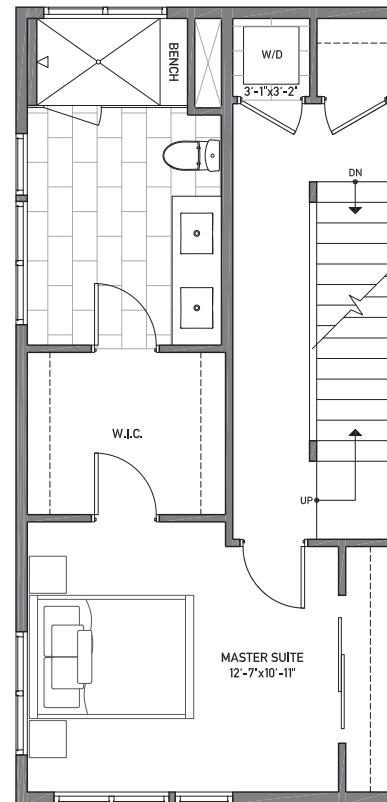

Floor One

Floor Two

Floor Three

Rooftop Deck

www.isolahomes.com

NORTH ←

Building Dimensions
15'-8" W x 32' L

PH	8'
3	8'-1"
2	9'-1"
1	8'-1"