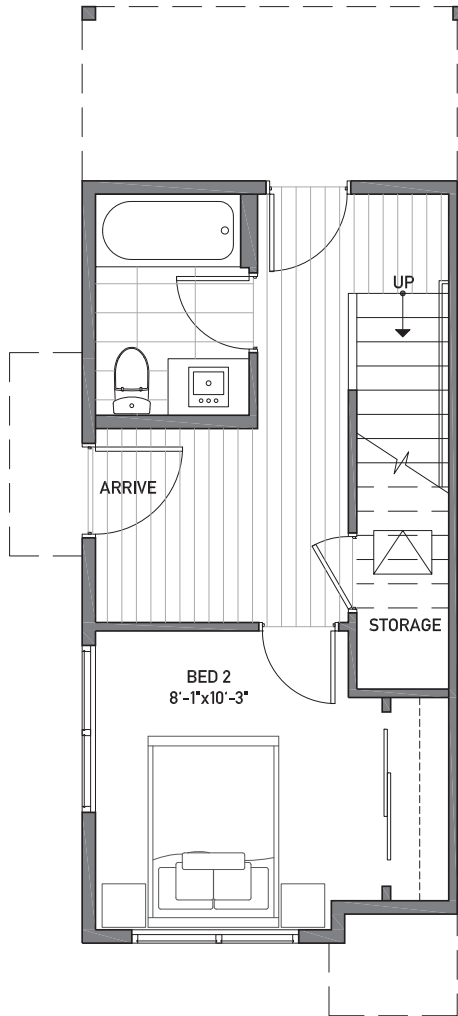

Aristo 329 A

1,278 sq ft

2  1.75  1 

ARISTO TOWNHOMES
Floor One

Floor Two

Floor Three

Rooftop Deck

Building Dimensions
13' W x 32.5' L

PH	7'-6"
3	8'
2	9'
1	8'

www.isolahomes.com

Disclaimer: Floor plans are for illustrative purposes only. In a continuing effort to improve products and designs, final construction elevations, square footages, floor plans and/or materials and colors may vary. Buyer to verify to their own satisfaction.