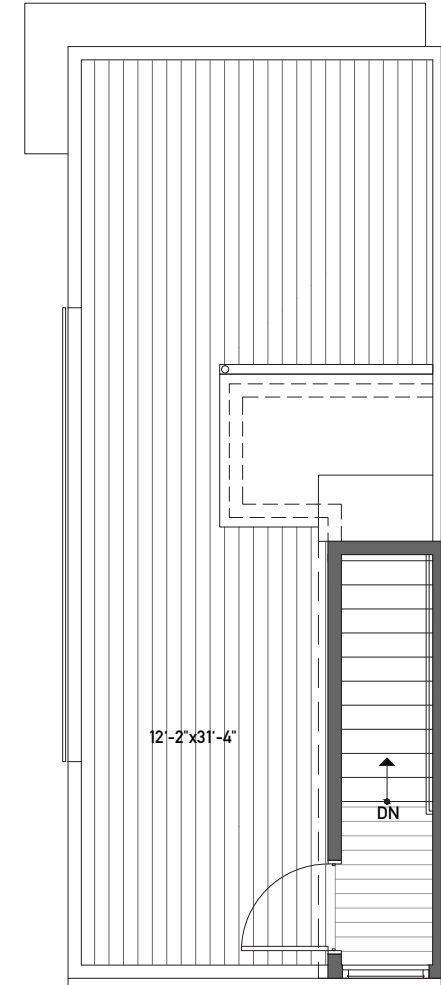

Aristo 329 A

1,278 sq ft

2  1.75  1 

ARISTO TOWNHOMES
Floor One

Floor Two

Floor Three

Rooftop Deck

Building Dimensions
13' W x 32.5' L

PH	7'-6"
3	8'
2	9'
1	8'

www.isolahomes.com

Disclaimer: Floor plans are for illustrative purposes only. In a continuing effort to improve products and designs, final construction elevations, square footages, floor plans and/or materials and colors may vary. Buyer to verify to their own satisfaction.