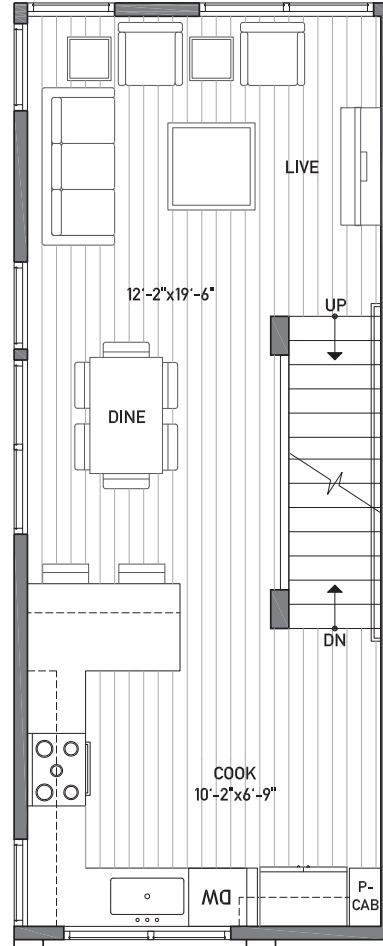

Aristo 329 A

1,278 sq ft

2  1.75  1 

ARISTO TOWNHOMES
Floor One

Floor Two

Floor Three

Rooftop Deck

Building Dimensions
13' W x 32.5' L

PH	7'-6"
3	8'
2	9'
1	8'

www.isolahomes.com

Disclaimer: Floor plans are for illustrative purposes only. In a continuing effort to improve products and designs, final construction elevations, square footages, floor plans and/or materials and colors may vary. Buyer to verify to their own satisfaction.