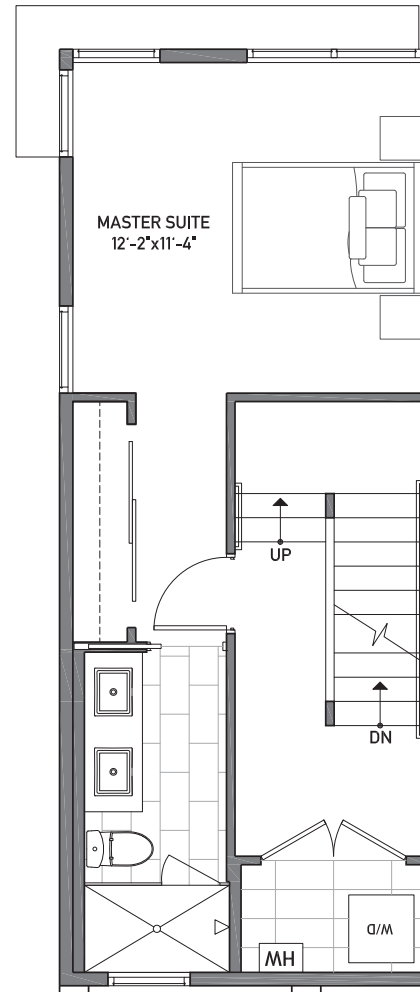

Aristo 329 A

1,278 sq ft

2  1.75  1 

ARISTO TOWNHOMES
Floor One

Floor Two

Floor Three

Rooftop Deck

Building Dimensions
13' W x 32.5' L

PH	7'-6"
3	8'
2	9'
1	8'

www.isolahomes.com

Disclaimer: Floor plans are for illustrative purposes only. In a continuing effort to improve products and designs, final construction elevations, square footages, floor plans and/or materials and colors may vary. Buyer to verify to their own satisfaction.