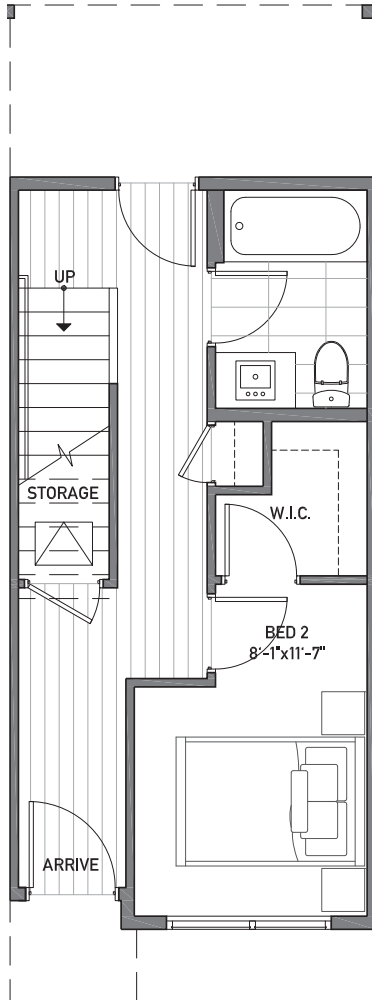

Aristo 329 B

1,275 sq ft

2  1.75  1 

ARISTO TOWNHOMES
Floor One

Floor Two

Floor Three

Rooftop Deck

www.isolahomes.com

Building Dimensions
13' W x 32.5' L

Disclaimer: Floor plans are for illustrative purposes only. In a continuing effort to improve products and designs, final construction elevations, square footages, floor plans and/or materials and colors may vary. Buyer to verify to their own satisfaction.