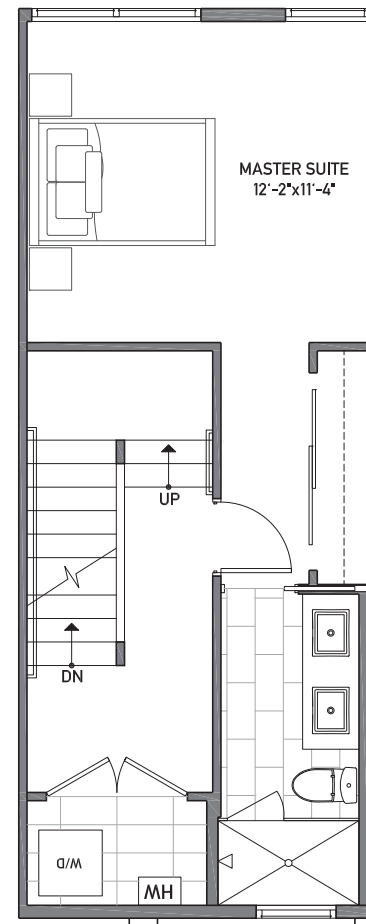

Aristo 329 B

1,275 sq ft

2  1.75  1 

ARISTO TOWNHOMES
Floor One

Floor Two

Floor Three

Rooftop Deck

www.isolahomes.com

Building Dimensions
13' W x 32.5' L

Disclaimer: Floor plans are for illustrative purposes only. In a continuing effort to improve products and designs, final construction elevations, square footages, floor plans and/or materials and colors may vary. Buyer to verify to their own satisfaction.