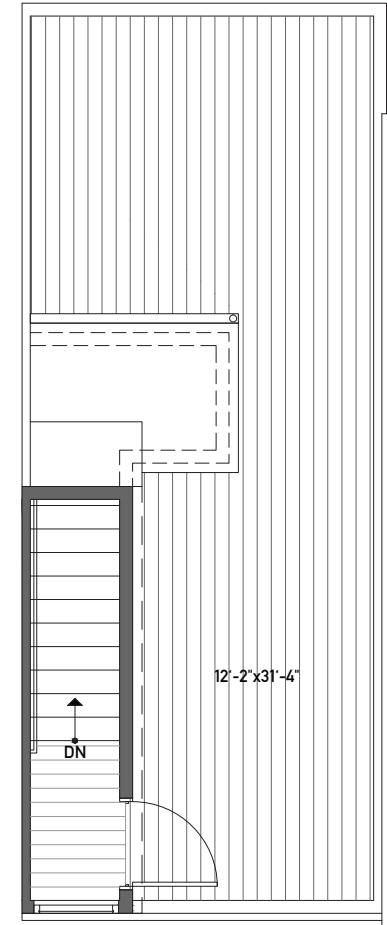

Aristo 329 B

1,275 sq ft

2  1.75  1 

ARISTO TOWNHOMES
Floor One

Floor Two

Floor Three

Rooftop Deck

www.isolahomes.com

Building Dimensions
13' W x 32.5' L

Disclaimer: Floor plans are for illustrative purposes only. In a continuing effort to improve products and designs, final construction elevations, square footages, floor plans and/or materials and colors may vary. Buyer to verify to their own satisfaction.