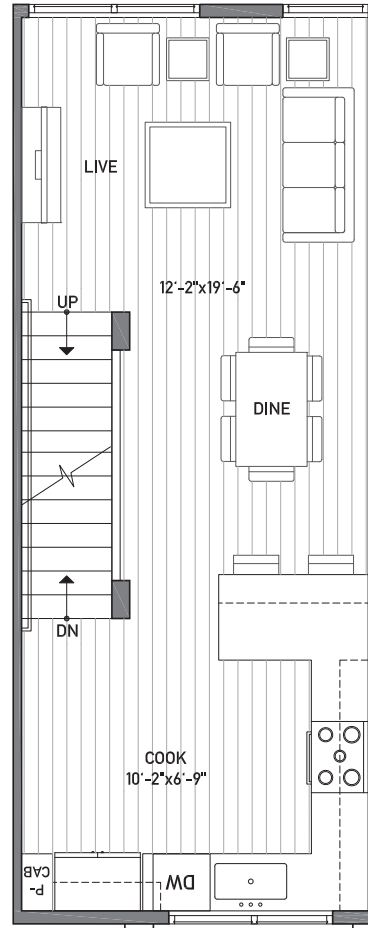

Aristo 329 B

1,275 sq ft

2  1.75  1 

ARISTO TOWNHOMES
Floor One

Floor Two

Floor Three

Rooftop Deck

www.isolahomes.com

Building Dimensions
13' W x 32.5' L

Disclaimer: Floor plans are for illustrative purposes only. In a continuing effort to improve products and designs, final construction elevations, square footages, floor plans and/or materials and colors may vary. Buyer to verify to their own satisfaction.