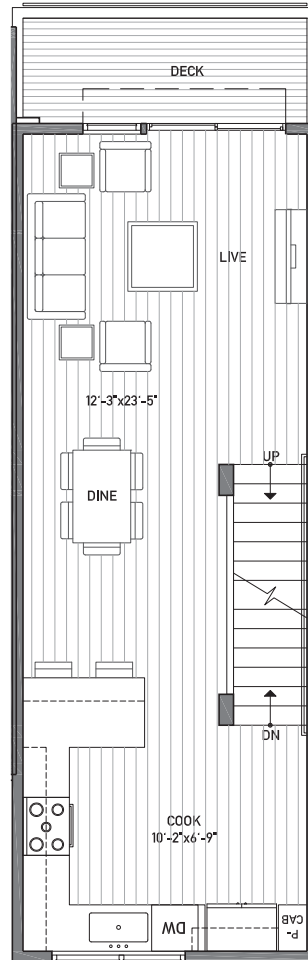

Aristo 329 C

1,350 sq ft

2  1.75  1 

ARISTO TOWNHOMES
Floor One

Floor Two

Floor Three

Rooftop Deck

www.isolahomes.com

Building Dimensions
13' W x 41.2' L

PH	7'-6"
3	8'
2	9'
1	8'

Disclaimer: Floor plans are for illustrative purposes only. In a continuing effort to improve products and designs, final construction elevations, square footages, floor plans and/or materials and colors may vary. Buyer to verify to their own satisfaction.