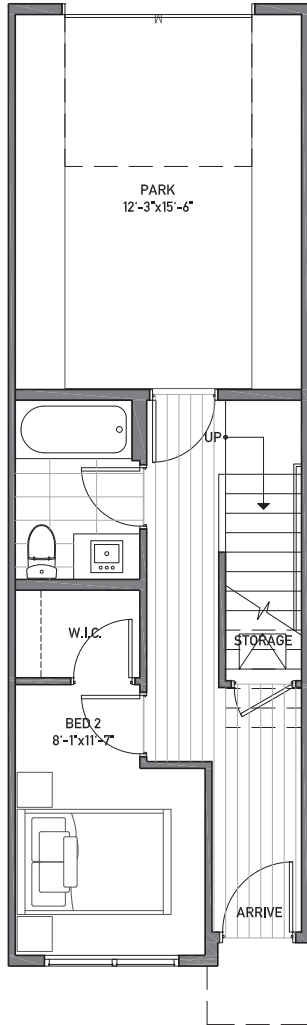

Aristo 329 C

1,350 sq ft

2  1.75  1 

ARISTO TOWNHOMES
Floor One

Floor Two

Floor Three

Rooftop Deck

www.isolahomes.com

Building Dimensions
13' W x 41.2' L

PH	7'-6"
3	8'
2	9'
1	8'

Disclaimer: Floor plans are for illustrative purposes only. In a continuing effort to improve products and designs, final construction elevations, square footages, floor plans and/or materials and colors may vary. Buyer to verify to their own satisfaction.