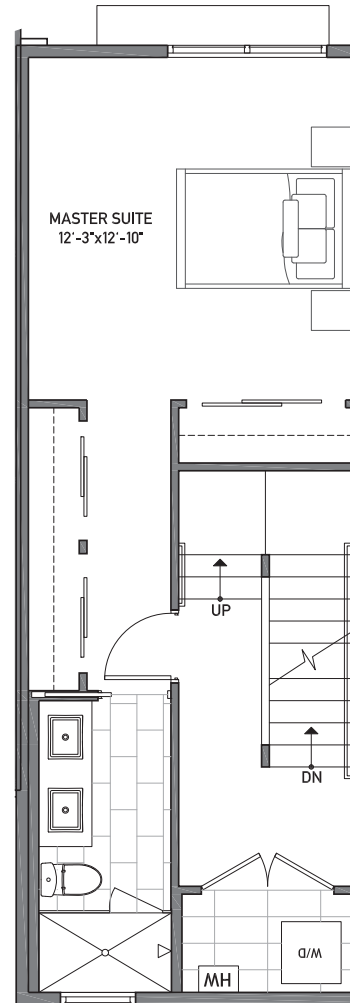

Aristo 329 C

1,350 sq ft

2  1.75  1 

ARISTO TOWNHOMES
Floor One

Floor Two

Floor Three

Rooftop Deck

www.isolahomes.com

Building Dimensions
13' W x 41.2' L

PH	7'-6"
3	8'
2	9'
1	8'

Disclaimer: Floor plans are for illustrative purposes only. In a continuing effort to improve products and designs, final construction elevations, square footages, floor plans and/or materials and colors may vary. Buyer to verify to their own satisfaction.