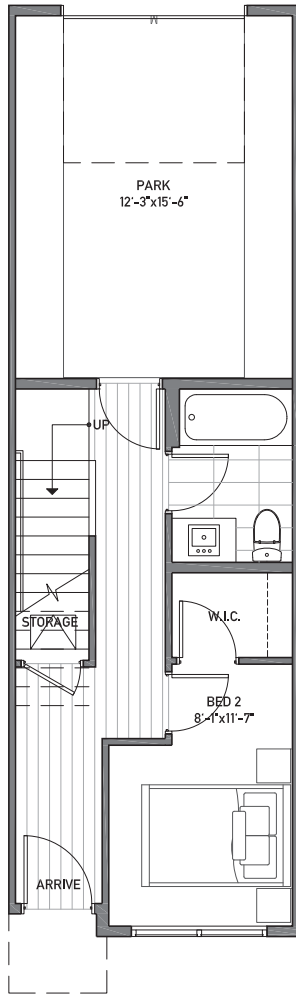

Aristo 329 D

1,350 sq ft

ARISTO TOWNHOMES

Floor One

Floor Two

Floor Three

Rooftop Deck

Building Dimensions
13' W x 41.2' L

www.isolahomes.com

Disclaimer: Floor plans are for illustrative purposes only. In a continuing effort to improve products and designs, final construction elevations, square footages, floor plans and/or materials and colors may vary. Buyer to verify to their own satisfaction.