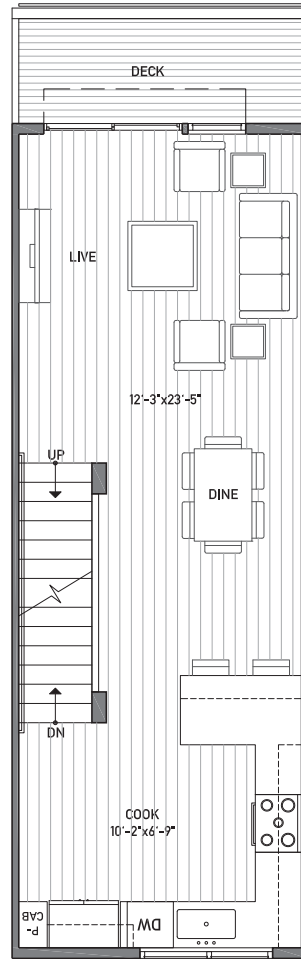

Aristo 329 D

1,350 sq ft

ARISTO TOWNHOMES

Floor One

Floor Two

Floor Three

Rooftop Deck

Building Dimensions
13' W x 41.2' L

www.isolahomes.com

Disclaimer: Floor plans are for illustrative purposes only. In a continuing effort to improve products and designs, final construction elevations, square footages, floor plans and/or materials and colors may vary. Buyer to verify to their own satisfaction.