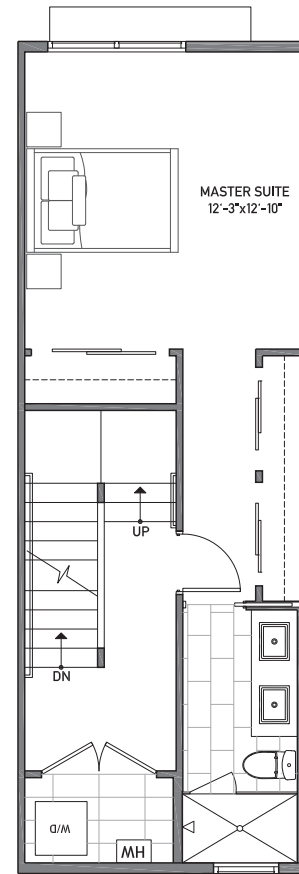

Aristo 329 D

1,350 sq ft

ARISTO TOWNHOMES

Floor One

Floor Two

Floor Three

Rooftop Deck

Building Dimensions
13' W x 41.2' L

www.isolahomes.com

Disclaimer: Floor plans are for illustrative purposes only. In a continuing effort to improve products and designs, final construction elevations, square footages, floor plans and/or materials and colors may vary. Buyer to verify to their own satisfaction.