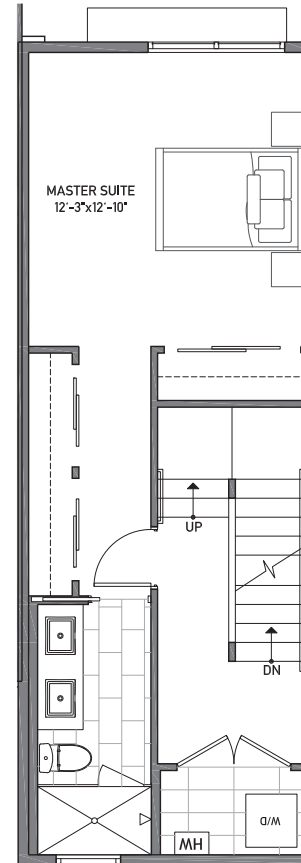

# Aristo 329 E

1,350 sq ft

ARISTO TOWNHOMES  
Floor One

Floor Two

Floor Three

Rooftop Deck

www.isolahomes.com

Building Dimensions  
13' W x 41.2' L

PH	7'-6"
3	8'
2	9'
1	8'

Disclaimer: Floor plans are for illustrative purposes only. In a continuing effort to improve products and designs, final construction elevations, square footages, floor plans and/or materials and colors may vary. Buyer to verify to their own satisfaction.