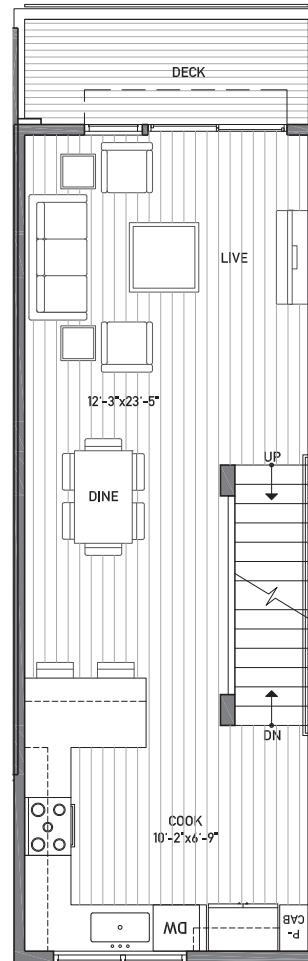

# Aristo 329 E

1,350 sq ft

ARISTO TOWNHOMES  
Floor One

Floor Two

Floor Three

Rooftop Deck

www.isolahomes.com

Building Dimensions  
13' W x 41.2' L

PH	7'-6"
3	8'
2	9'
1	8'

Disclaimer: Floor plans are for illustrative purposes only. In a continuing effort to improve products and designs, final construction elevations, square footages, floor plans and/or materials and colors may vary. Buyer to verify to their own satisfaction.