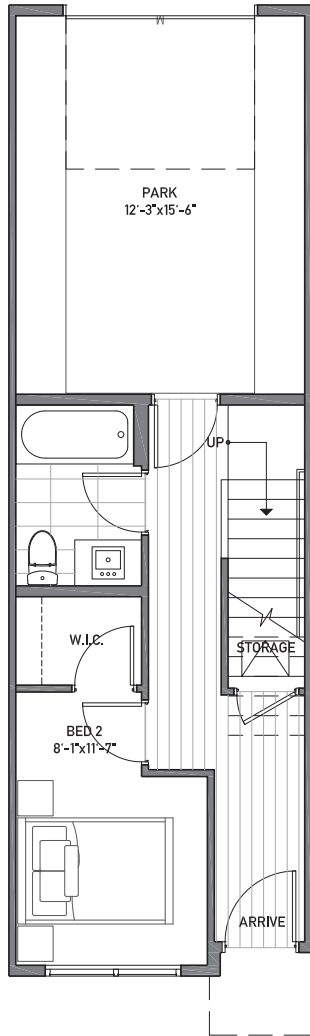

# Aristo 329 E

1,350 sq ft

ARISTO TOWNHOMES  
Floor One

Floor Two

Floor Three

Rooftop Deck

www.isolahomes.com

Building Dimensions  
13' W x 41.2' L

PH	7'-6"
3	8'
2	9'
1	8'

Disclaimer: Floor plans are for illustrative purposes only. In a continuing effort to improve products and designs, final construction elevations, square footages, floor plans and/or materials and colors may vary. Buyer to verify to their own satisfaction.