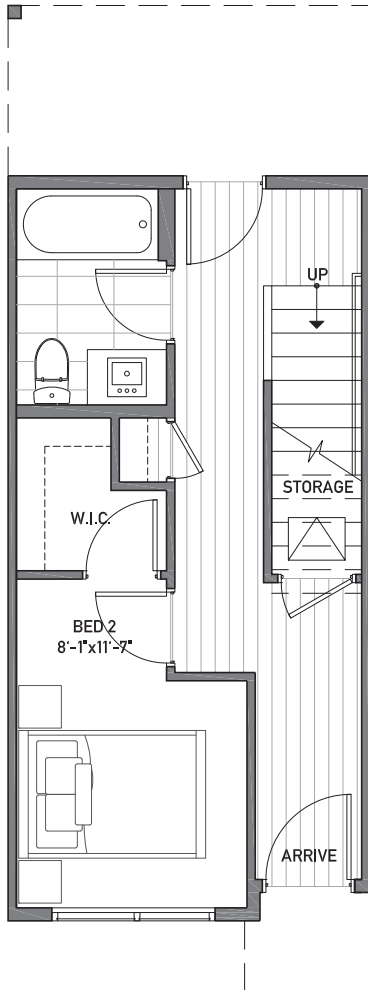

Aristo 329 F

1,275 sq ft

2  1.75  1 

ARISTO TOWNHOMES
Floor One

Floor Two

Floor Three

Rooftop Deck

www.isolahomes.com

Building Dimensions
13' W x 32.5' L

Disclaimer: Floor plans are for illustrative purposes only. In a continuing effort to improve products and designs, final construction elevations, square footages, floor plans and/or materials and colors may vary. Buyer to verify to their own satisfaction.