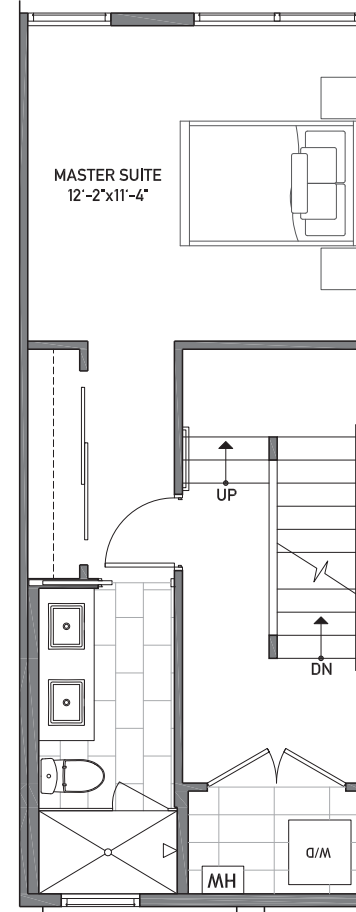

Aristo 329 F

1,275 sq ft

2  1.75  1 

ARISTO TOWNHOMES
Floor One

Floor Two

Floor Three

Rooftop Deck

www.isolahomes.com

Building Dimensions
13' W x 32.5' L

Disclaimer: Floor plans are for illustrative purposes only. In a continuing effort to improve products and designs, final construction elevations, square footages, floor plans and/or materials and colors may vary. Buyer to verify to their own satisfaction.