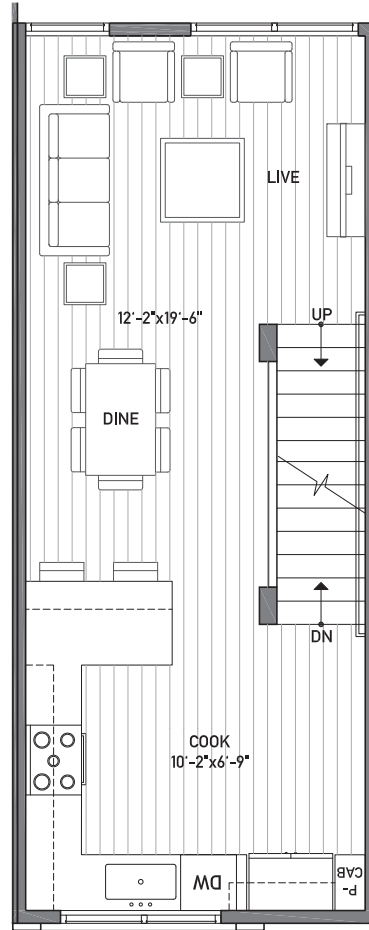

Aristo 329 F

1,275 sq ft

2  1.75  1 

ARISTO TOWNHOMES
Floor One

Floor Two

Floor Three

Rooftop Deck

www.isolahomes.com

Building Dimensions
13' W x 32.5' L

Disclaimer: Floor plans are for illustrative purposes only. In a continuing effort to improve products and designs, final construction elevations, square footages, floor plans and/or materials and colors may vary. Buyer to verify to their own satisfaction.