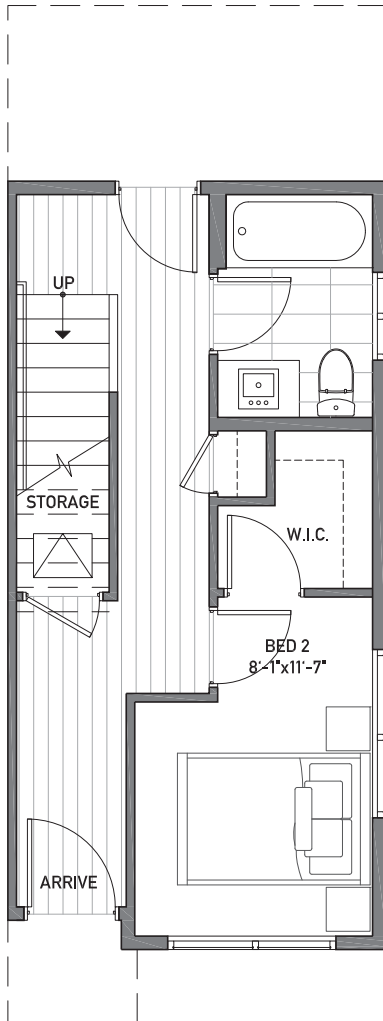

Aristo 329 G

1,275 sq ft

ARISTO TOWNHOMES
Floor One

Floor Two

Floor Three

Rooftop Deck

www.isolahomes.com

Building Dimensions
13' W x 32.5' L

PH	7'-6"
3	8'
2	9'
1	8'

Disclaimer: Floor plans are for illustrative purposes only. In a continuing effort to improve products and designs, final construction elevations, square footages, floor plans and/or materials and colors may vary. Buyer to verify to their own satisfaction.