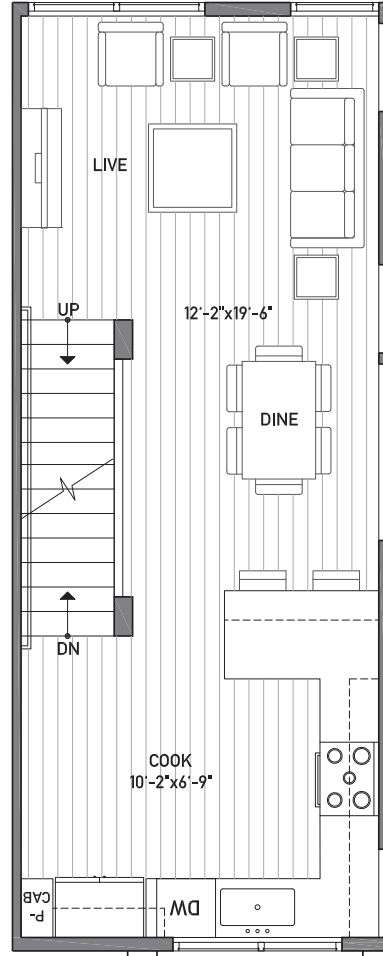

Aristo 329 G

1,275 sq ft

ARISTO TOWNHOMES
Floor One

Floor Two

Floor Three

Rooftop Deck

www.isolahomes.com

Building Dimensions
13' W x 32.5' L

PH	7'-6"
3	8'
2	9'
1	8'

Disclaimer: Floor plans are for illustrative purposes only. In a continuing effort to improve products and designs, final construction elevations, square footages, floor plans and/or materials and colors may vary. Buyer to verify to their own satisfaction.