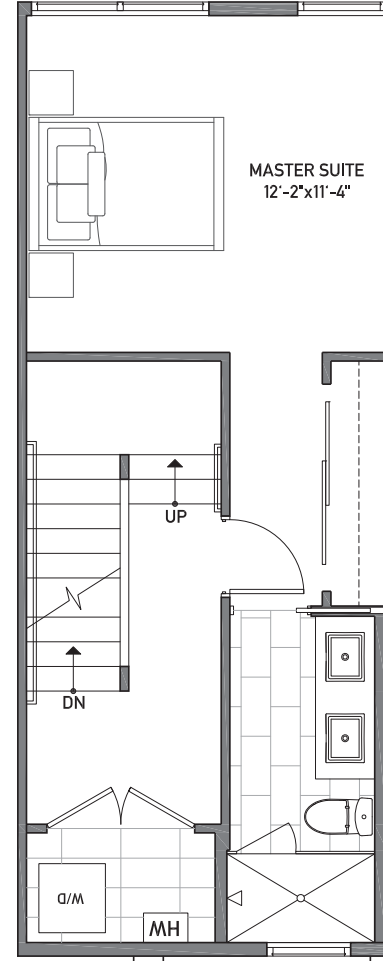

Aristo 329 G

1,275 sq ft

ARISTO TOWNHOMES
Floor One

Floor Two

Floor Three

Rooftop Deck

www.isolahomes.com

Building Dimensions
13' W x 32.5' L

PH	7'-6"
3	8'
2	9'
1	8'

Disclaimer: Floor plans are for illustrative purposes only. In a continuing effort to improve products and designs, final construction elevations, square footages, floor plans and/or materials and colors may vary. Buyer to verify to their own satisfaction.