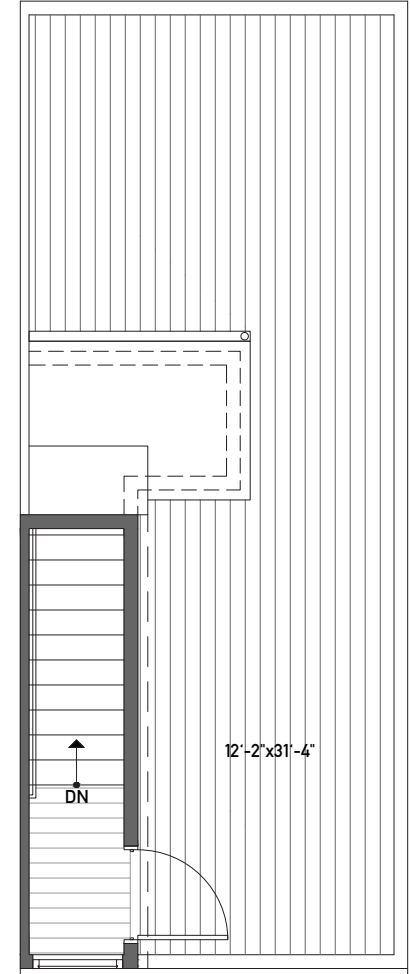

Aristo 329 G

1,275 sq ft

ARISTO TOWNHOMES
Floor One

Floor Two

Floor Three

Rooftop Deck

www.isolahomes.com

Building Dimensions
13' W x 32.5' L

PH	7'-6"
3	8'
2	9'
1	8'

Disclaimer: Floor plans are for illustrative purposes only. In a continuing effort to improve products and designs, final construction elevations, square footages, floor plans and/or materials and colors may vary. Buyer to verify to their own satisfaction.