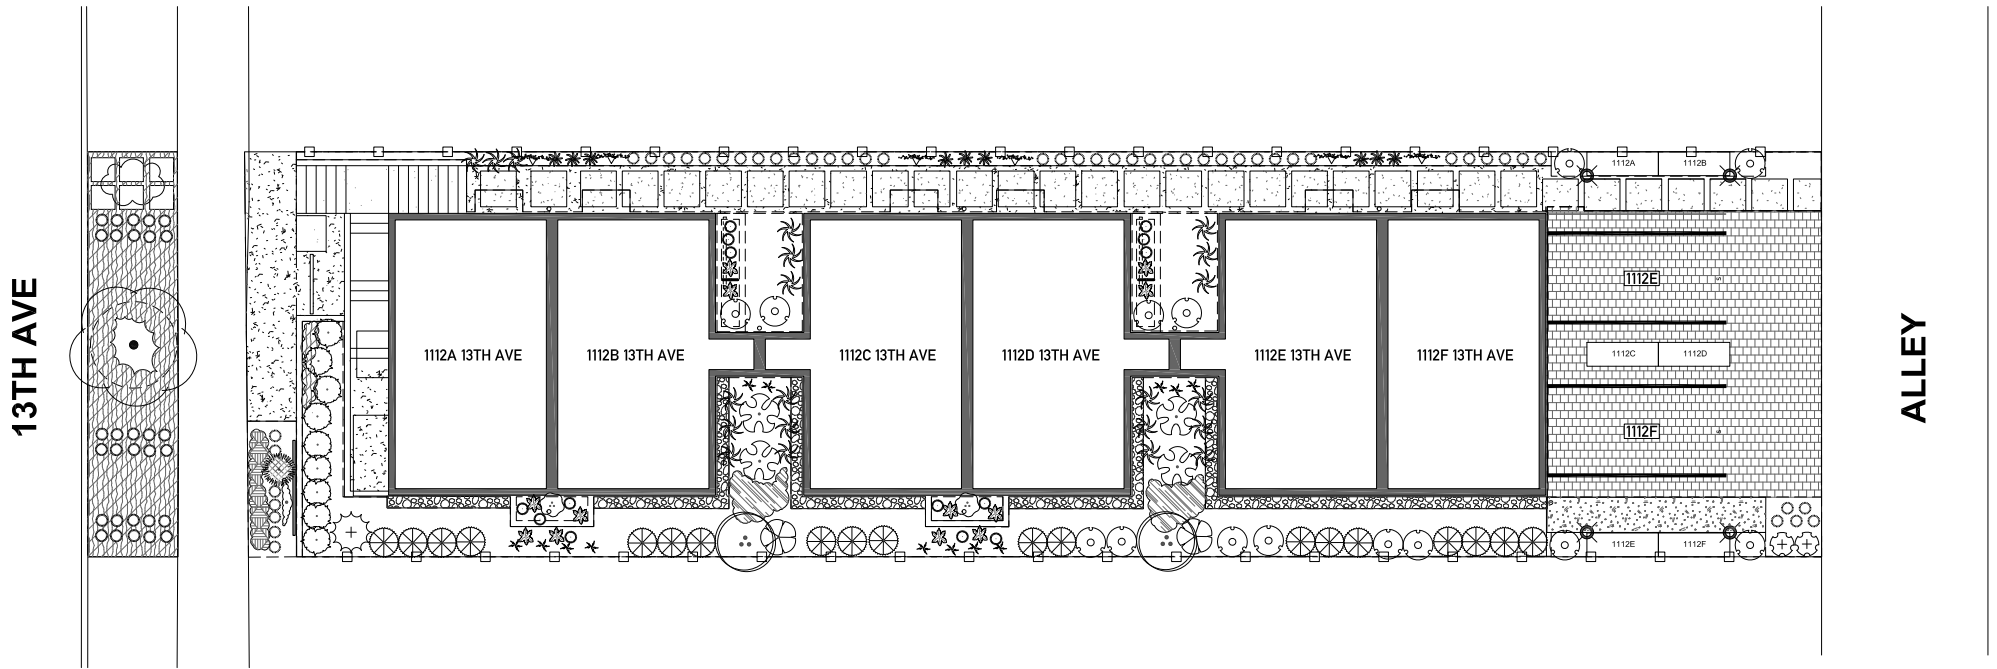

1112 13th AVE SITE MAP

CENTRAL DISTRICT | 1112 13TH AVE, SEATTLE, WA 98122
LOCATED OFF OF 13TH AVE IN BETWEEN E UNION ST + E SPRING ST

NORTH ↑