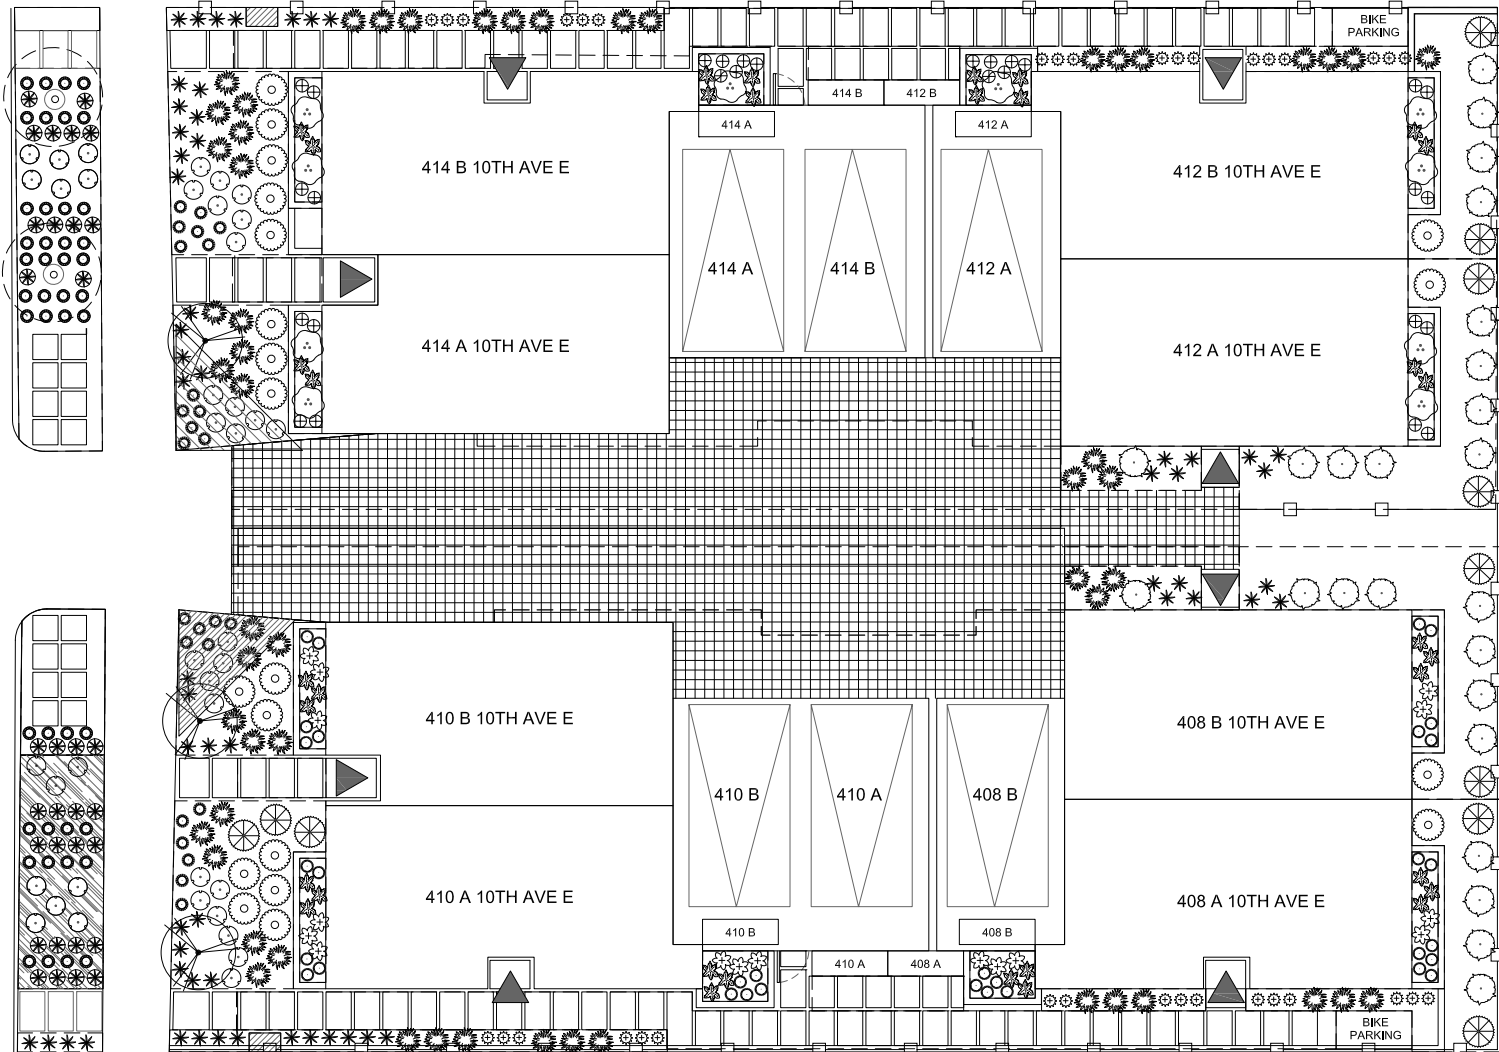

oncore
capitol hill

ONCORE

CAPITOL HILL | 408 - 414 10TH AVE E, SEATTLE, WA 98102

10TH AVE E

ROGAN HOMES LLC | AN ISOLA HOMES PREFERRED BUILDER | ISOLAHOMES.COM | FOR INFO CALL: 206.673.3427

Disclaimer: Floor plans and site plans are for illustrative purposes only. In a continuing effort to improve products and designs, final construction elevations, square footages, floor plans and/or materials and colors may vary. Buyer to verify to their own satisfaction.